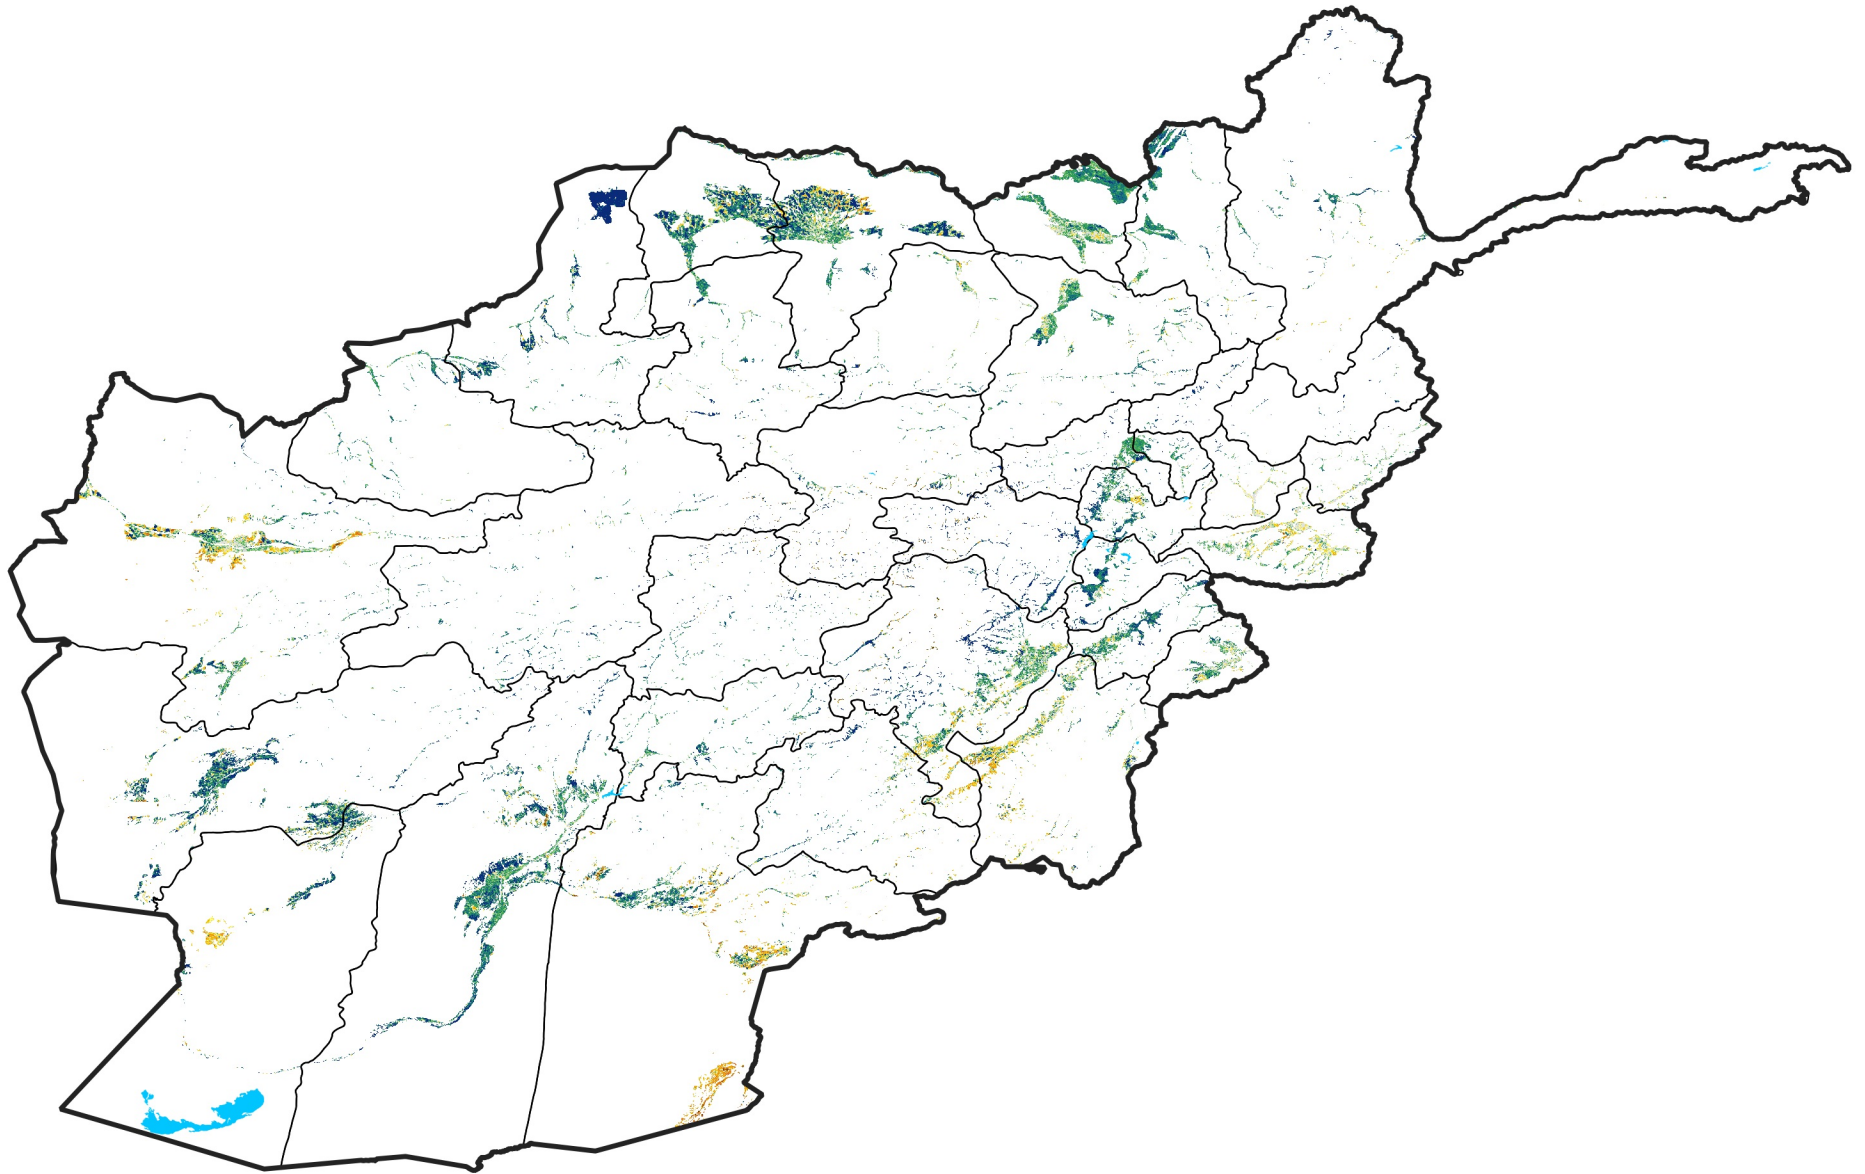

Afghanistan Irrigated Agricultural Areas

Percent of Mean NDVI

2016 / mean (2003 - 2022)

Period 07 / March 01 - 10, 2016

Percent of Normal