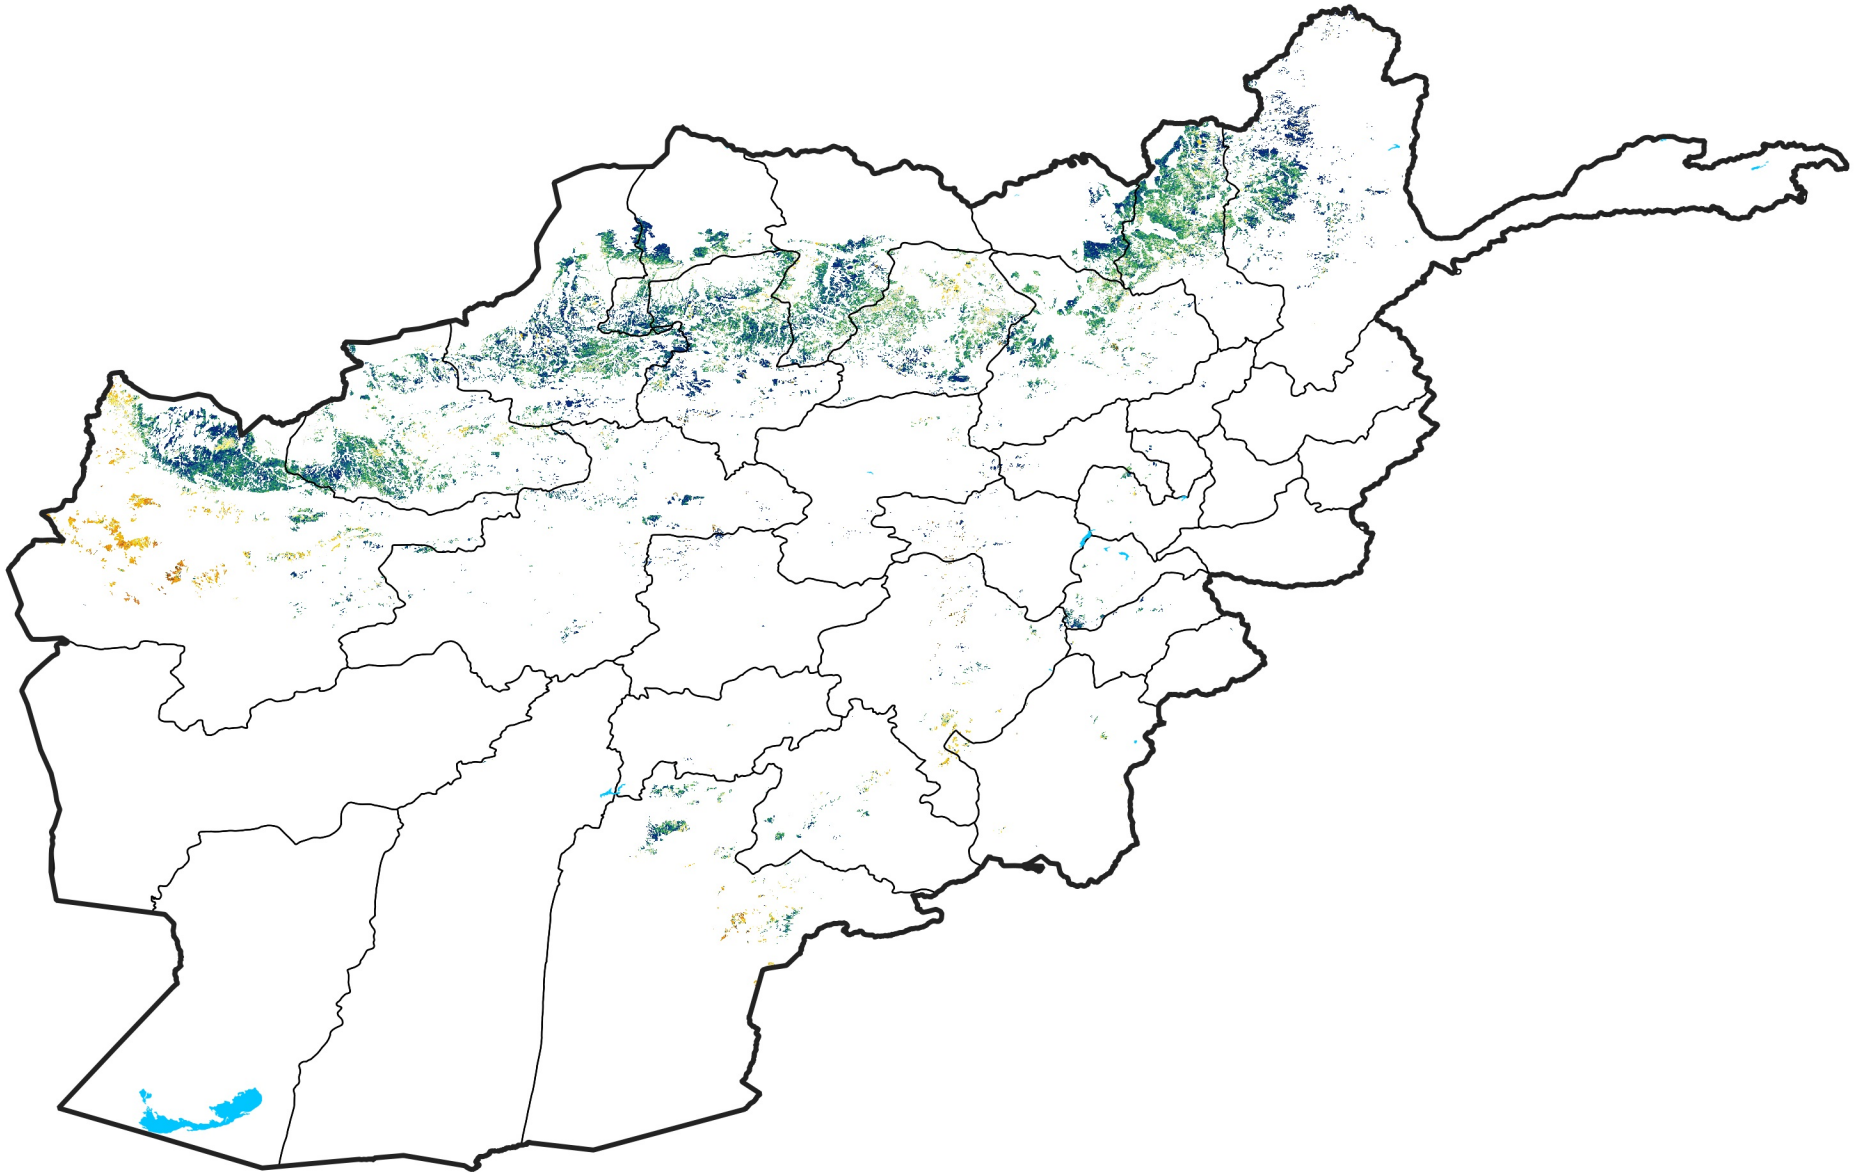

Afghanistan Rainfed Agricultural Areas

Percent of Mean NDVI

2016 / mean (2003 - 2022)

Period 07 / March 01 - 10, 2016

Percent of Normal