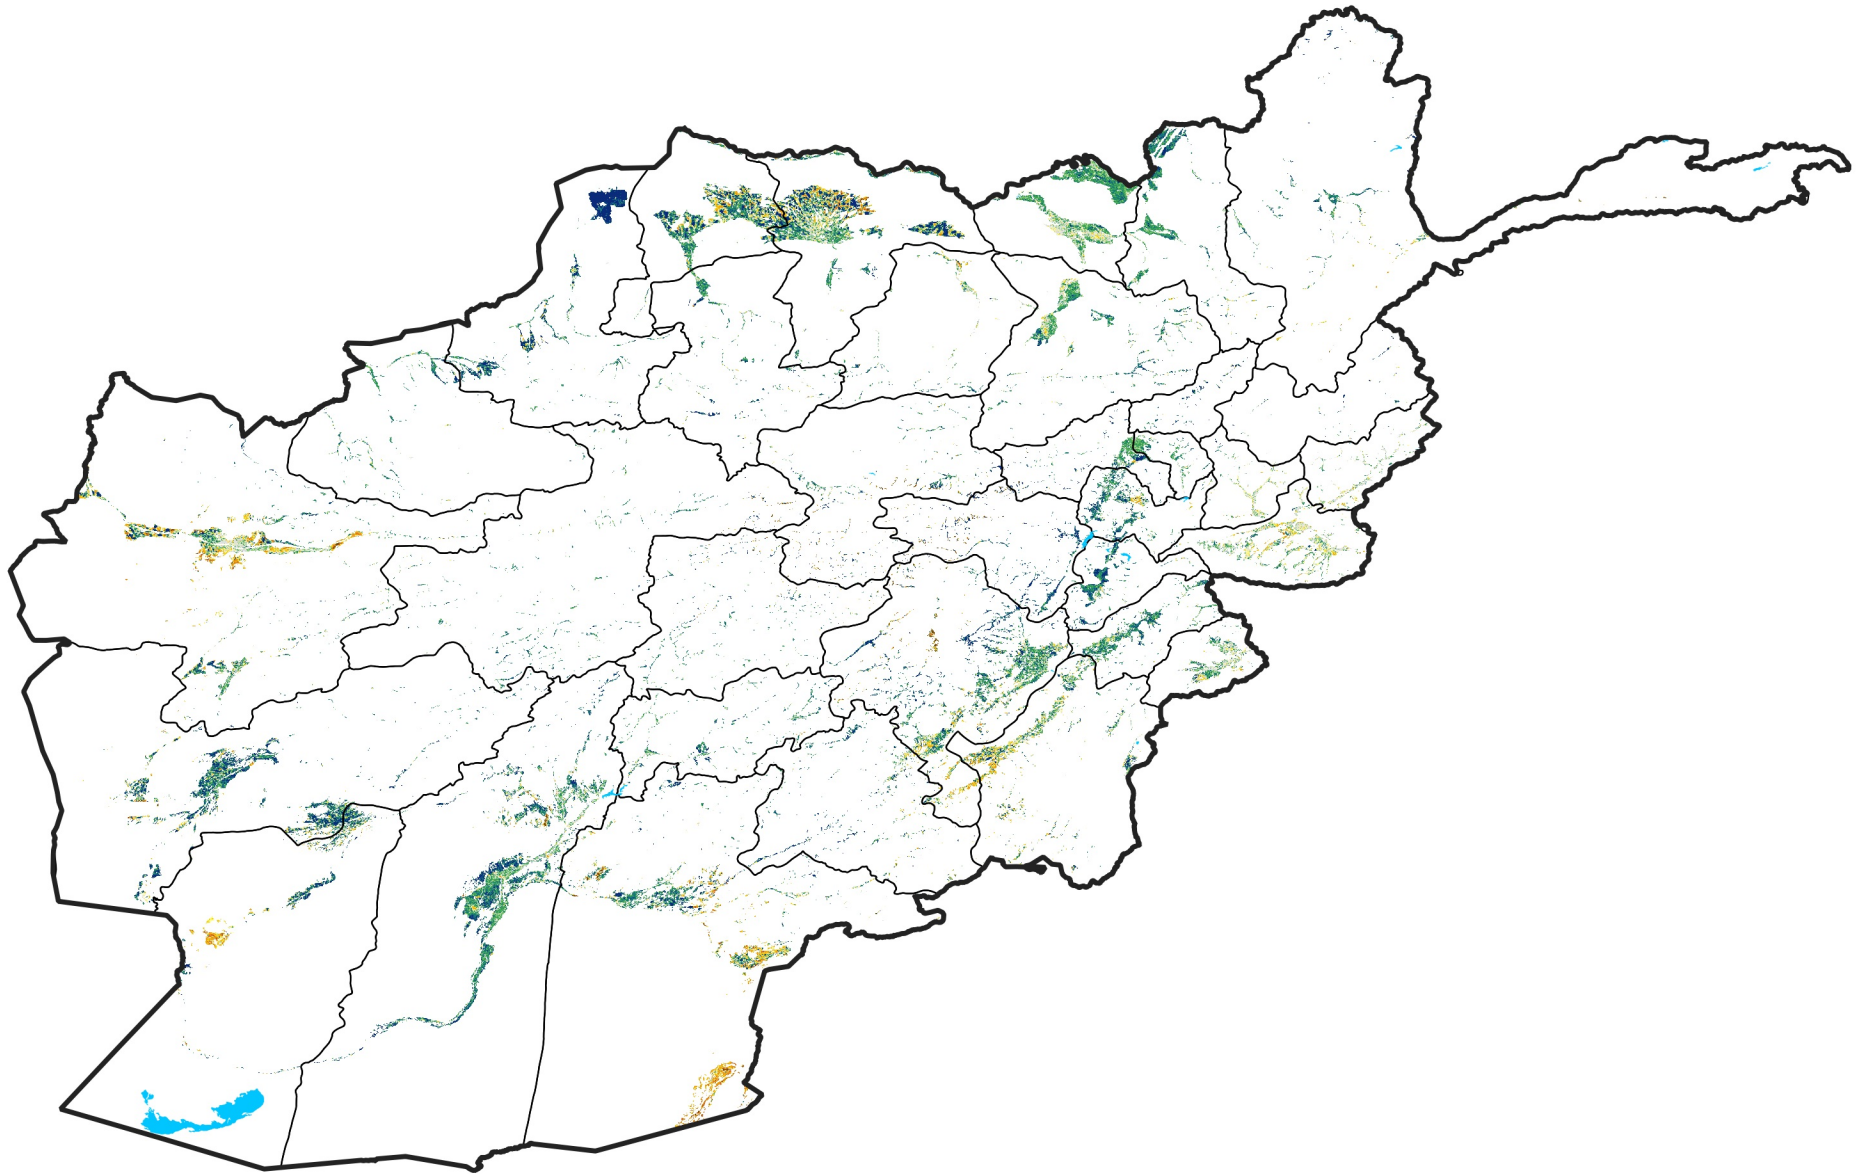

Afghanistan Irrigated Agricultural Areas

Percent of Mean NDVI

2016 / mean (2003 - 2022)

Period 08 / March 11 - 20, 2016

Percent of Normal