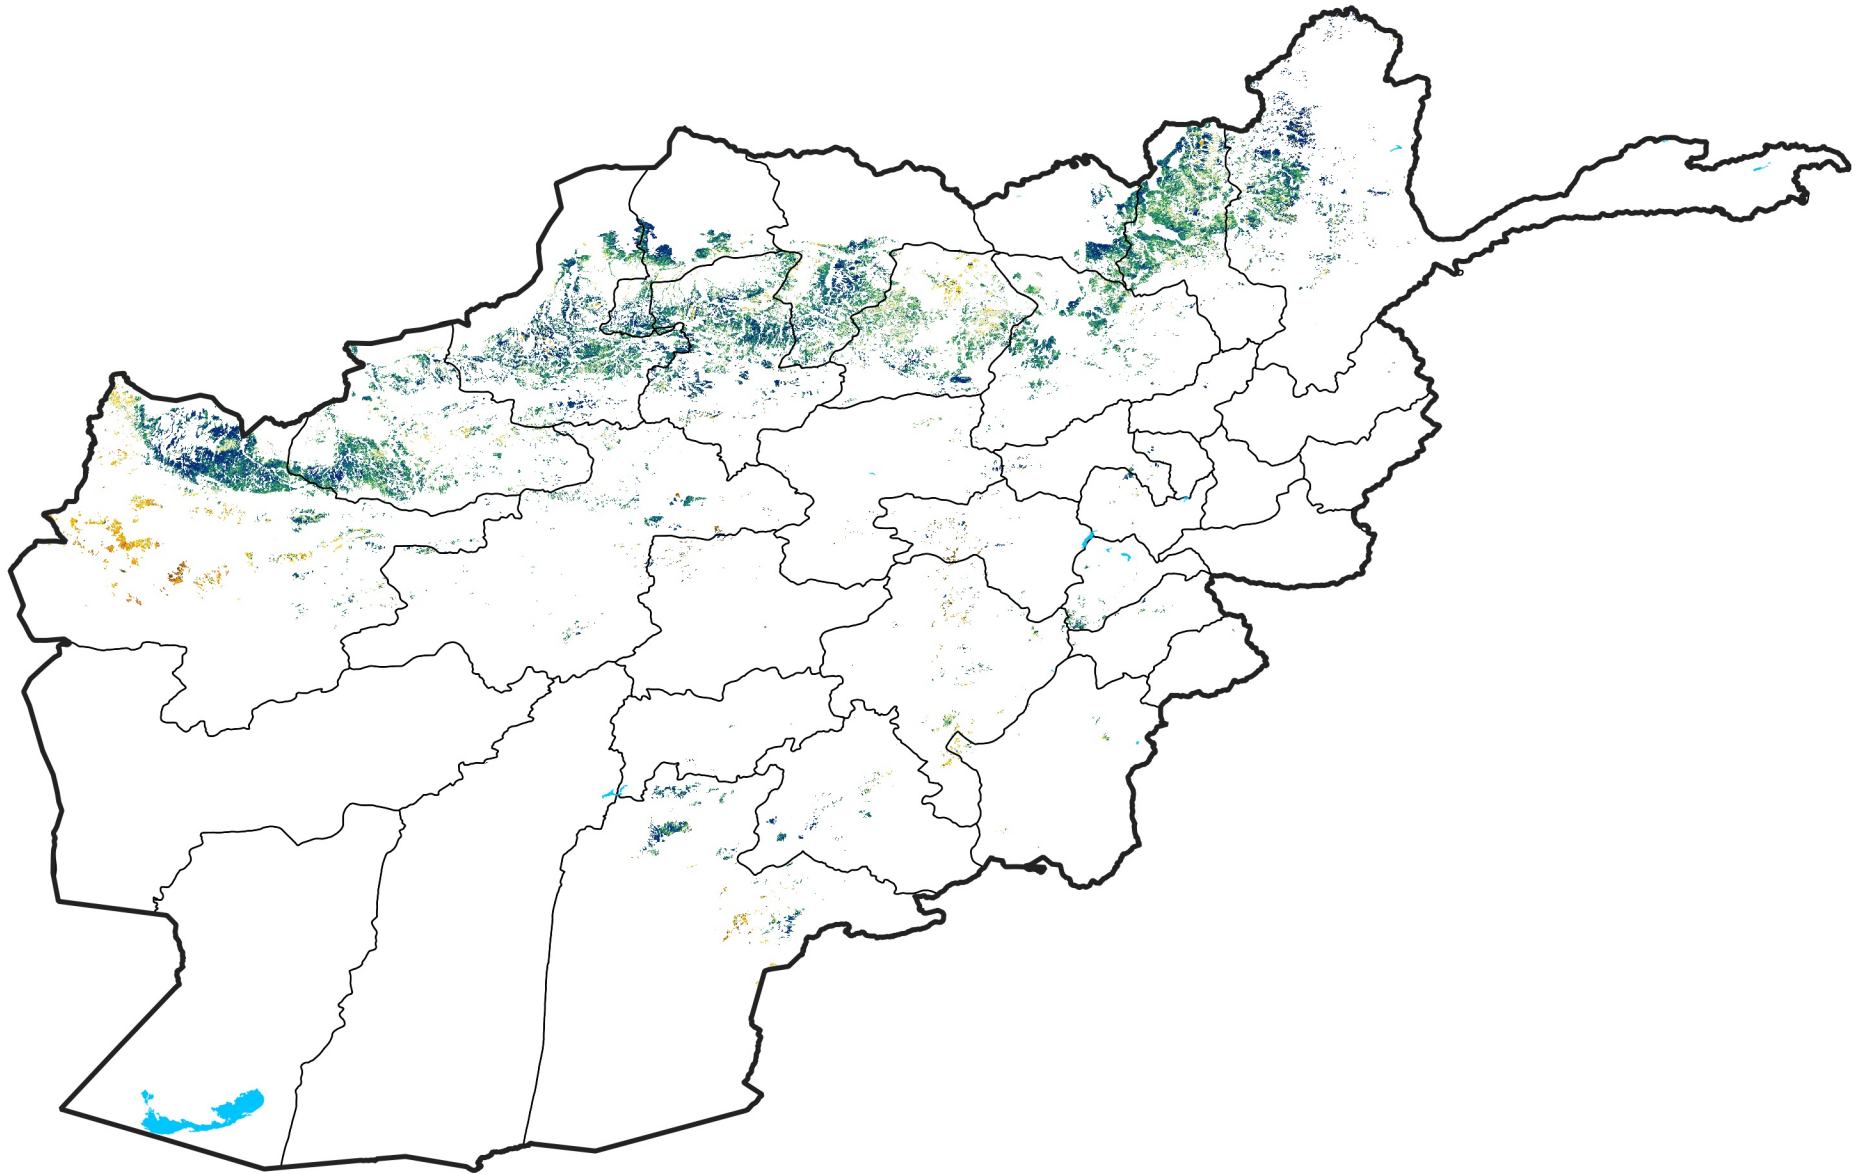

Afghanistan Rainfed Agricultural Areas

Percent of Mean NDVI

2016 / mean (2003 - 2022)

Period 08 / March 11 - 20, 2016

Percent of Normal