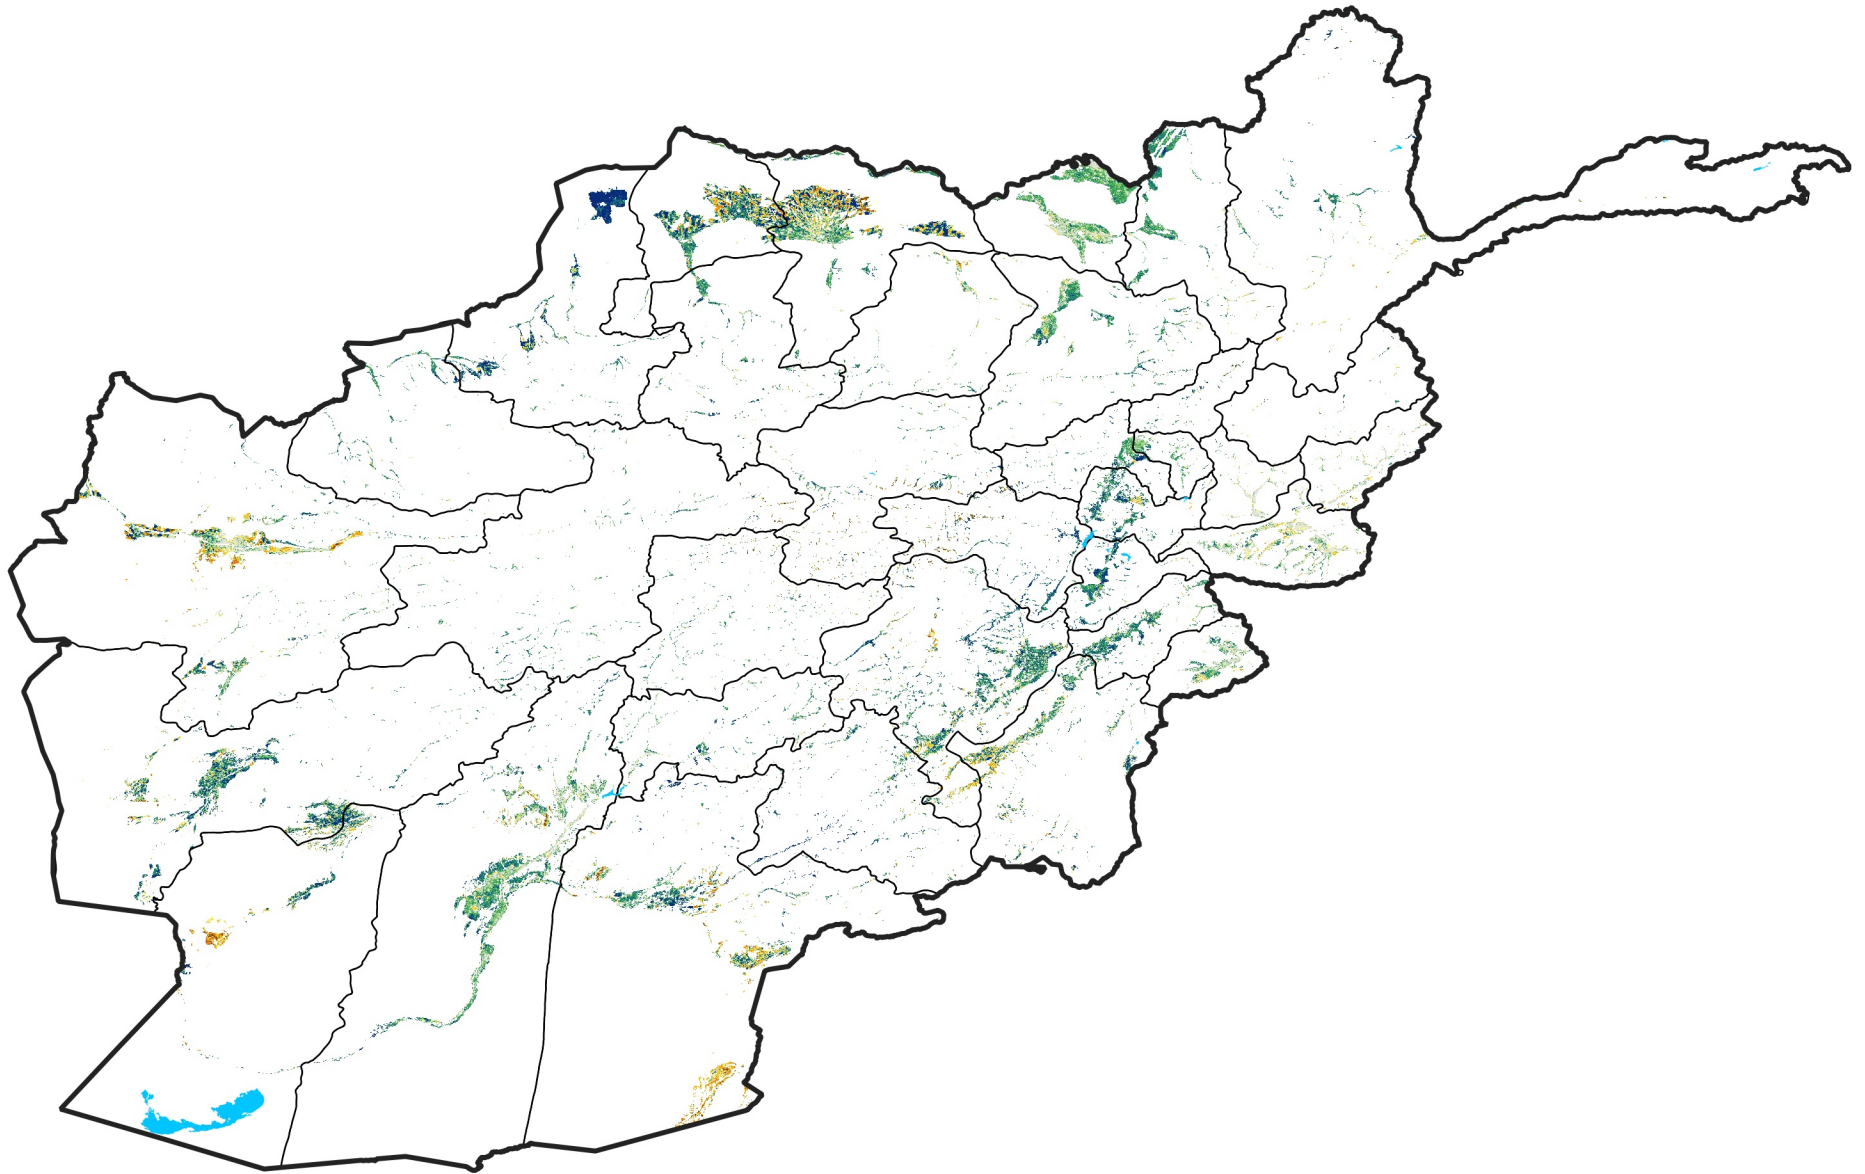

Afghanistan Irrigated Agricultural Areas

Percent of Mean NDVI

2016 / mean (2003 - 2022)

Period 09 / March 21 - 31, 2016

Percent of Normal