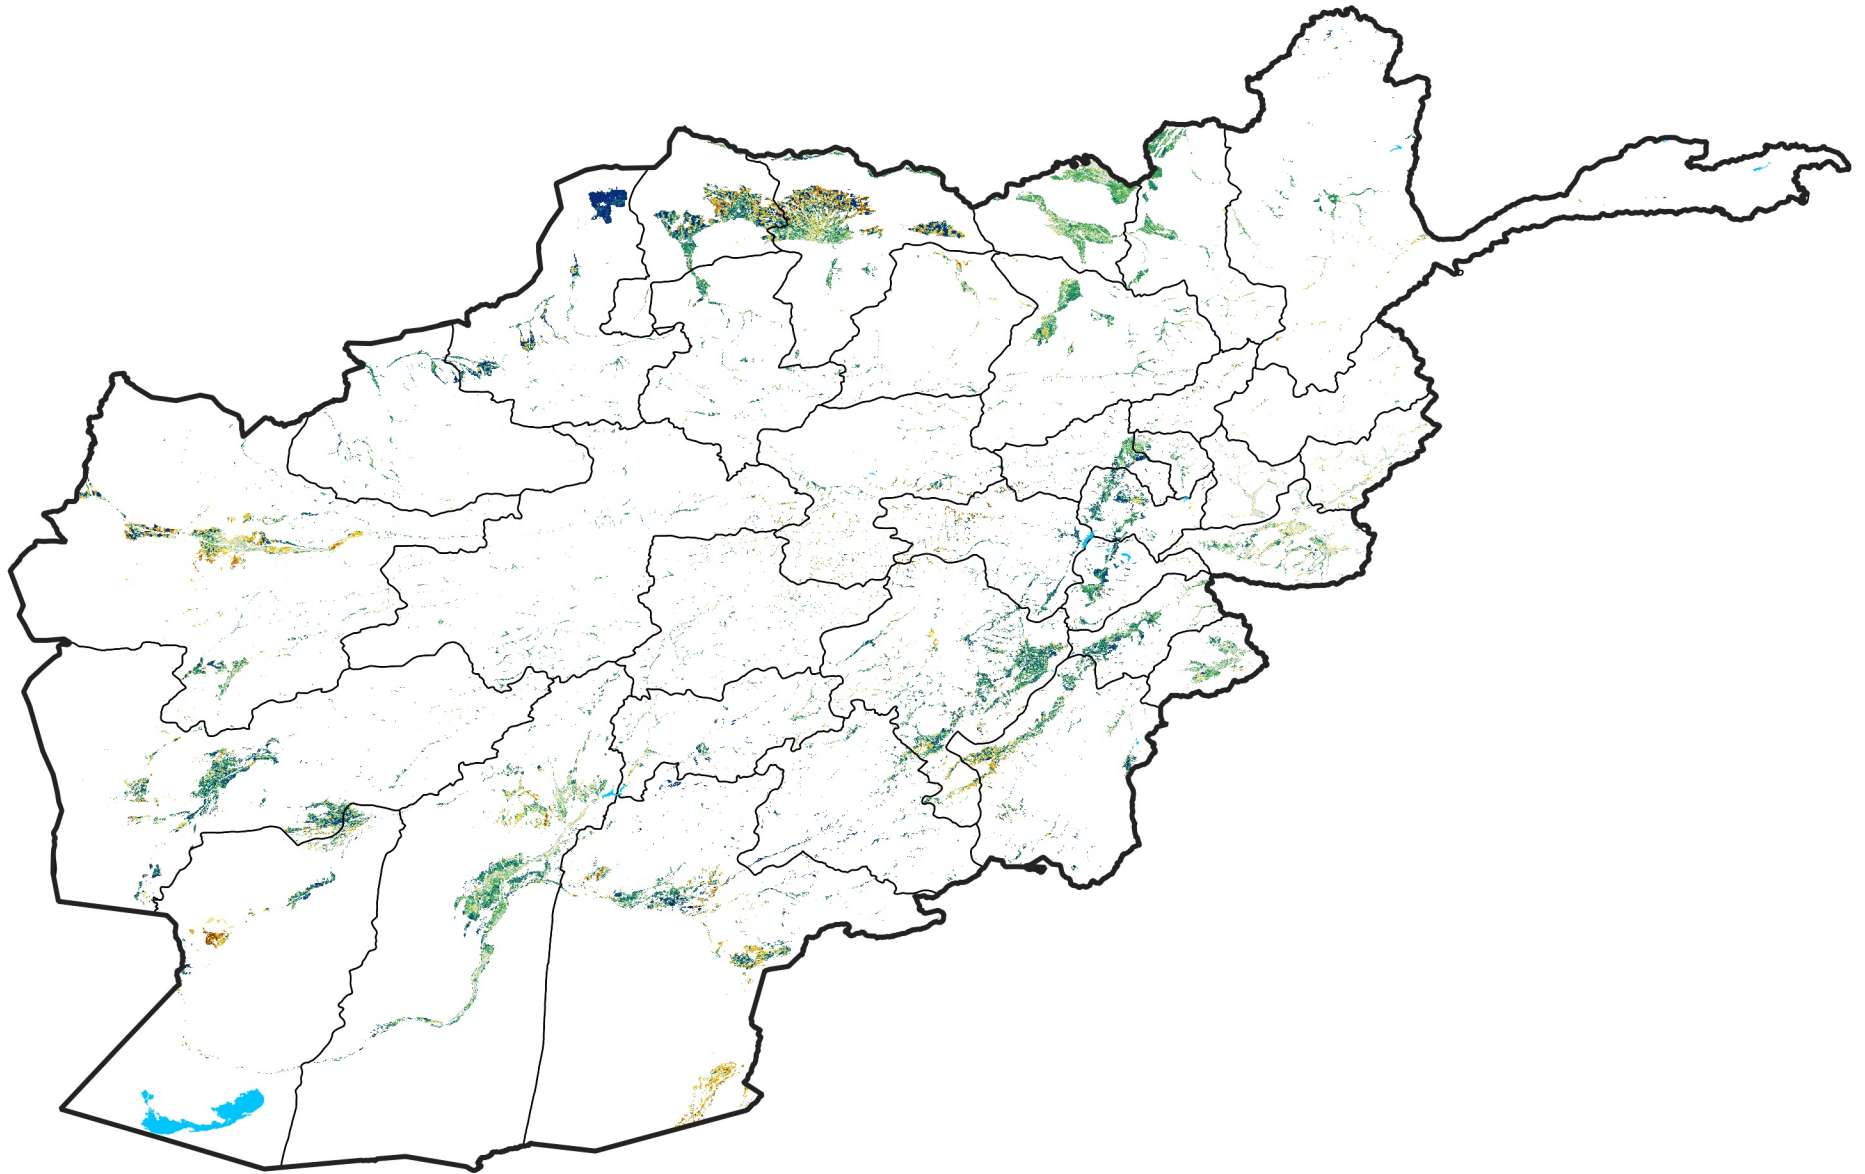

Afghanistan Irrigated Agricultural Areas

Percent of Mean NDVI

2016 / mean (2003 - 2022)

Period 10 / April 01 - 10, 2016

Percent of Normal