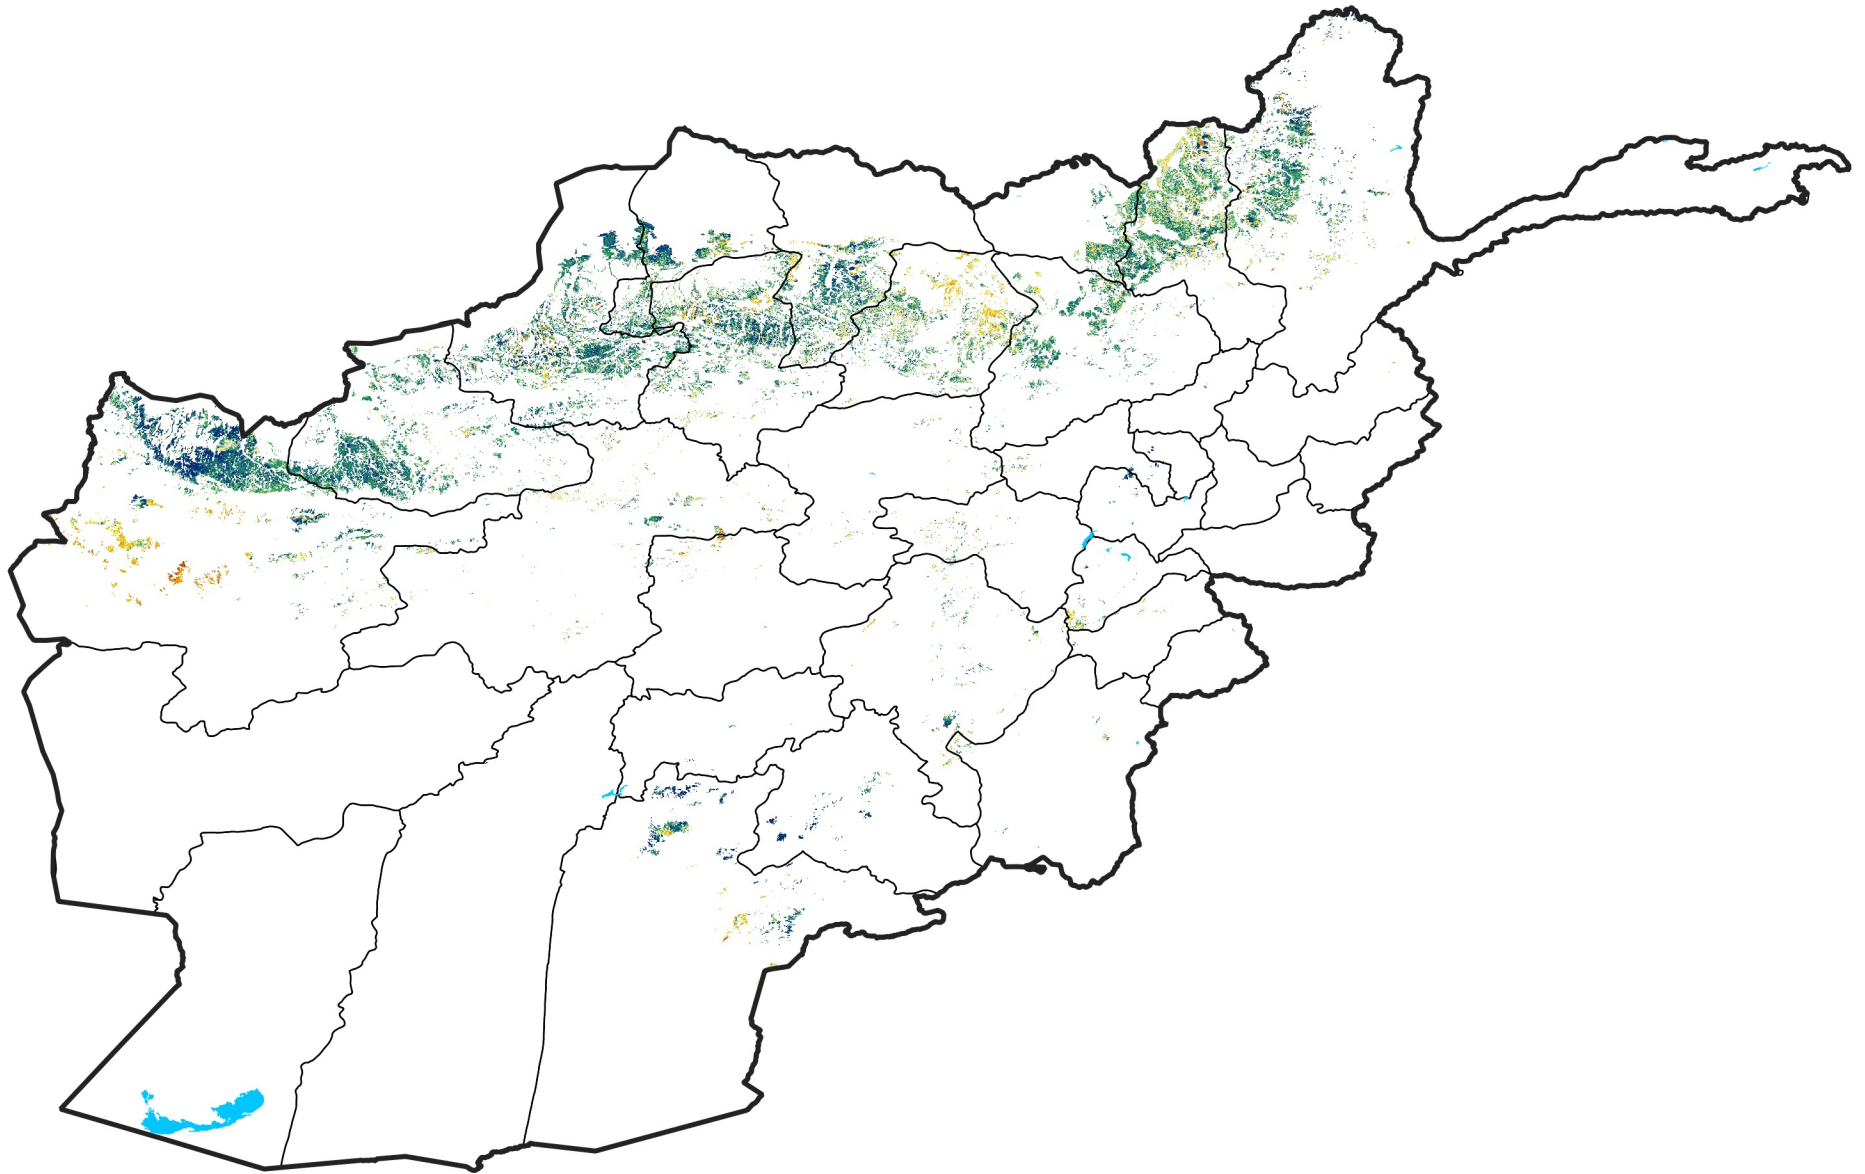

Afghanistan Rainfed Agricultural Areas

Percent of Mean NDVI

2016 / mean (2003 - 2022)

Period 11 / April 11 - 20, 2016

Percent of Normal