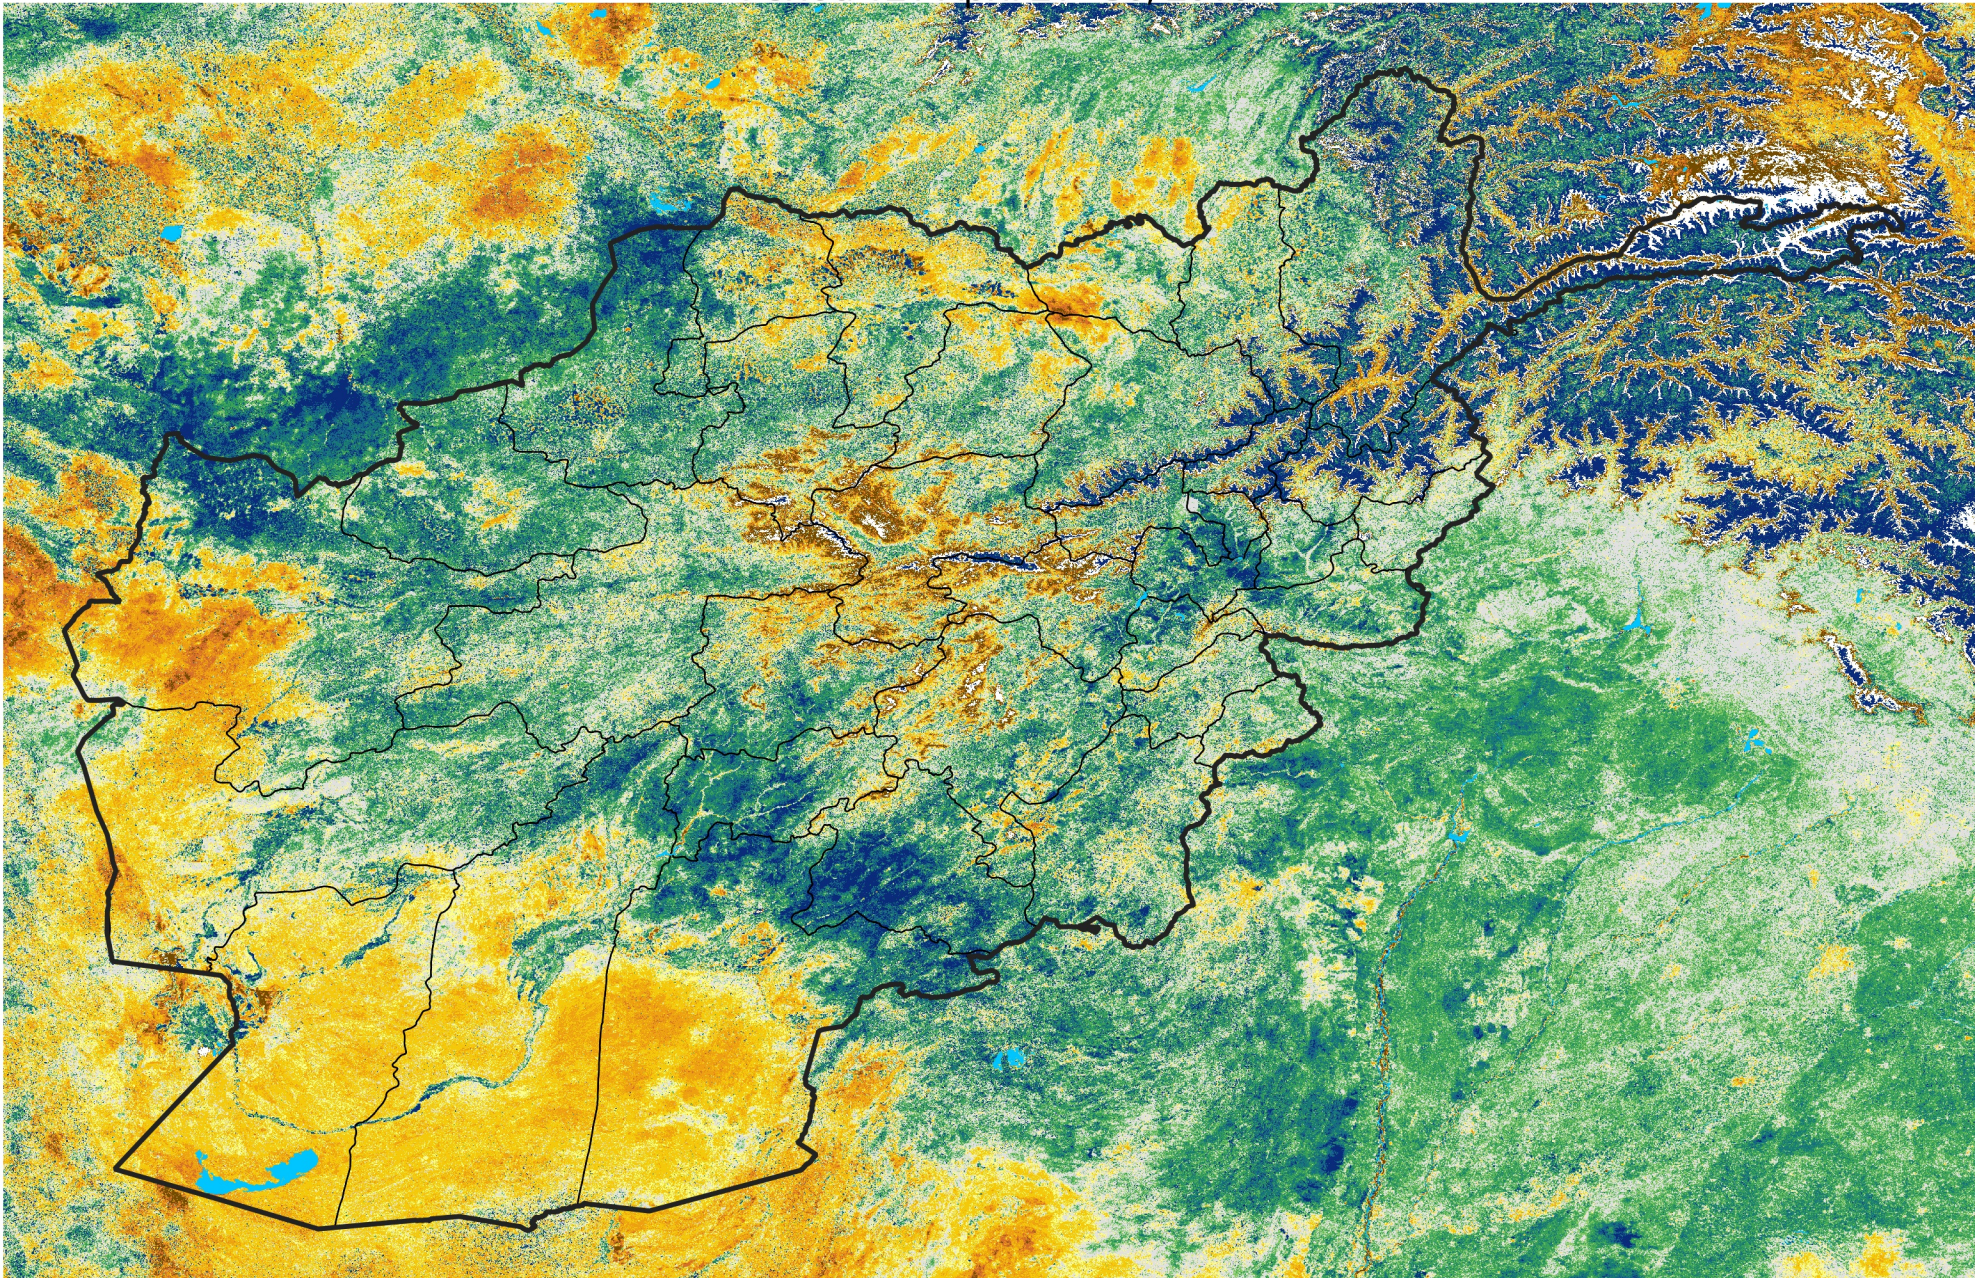

Afghanistan

Percent of Mean NDVI

2016 / mean (2003 - 2022)

Period 12 / April 21 - 30, 2016

Percent of Normal