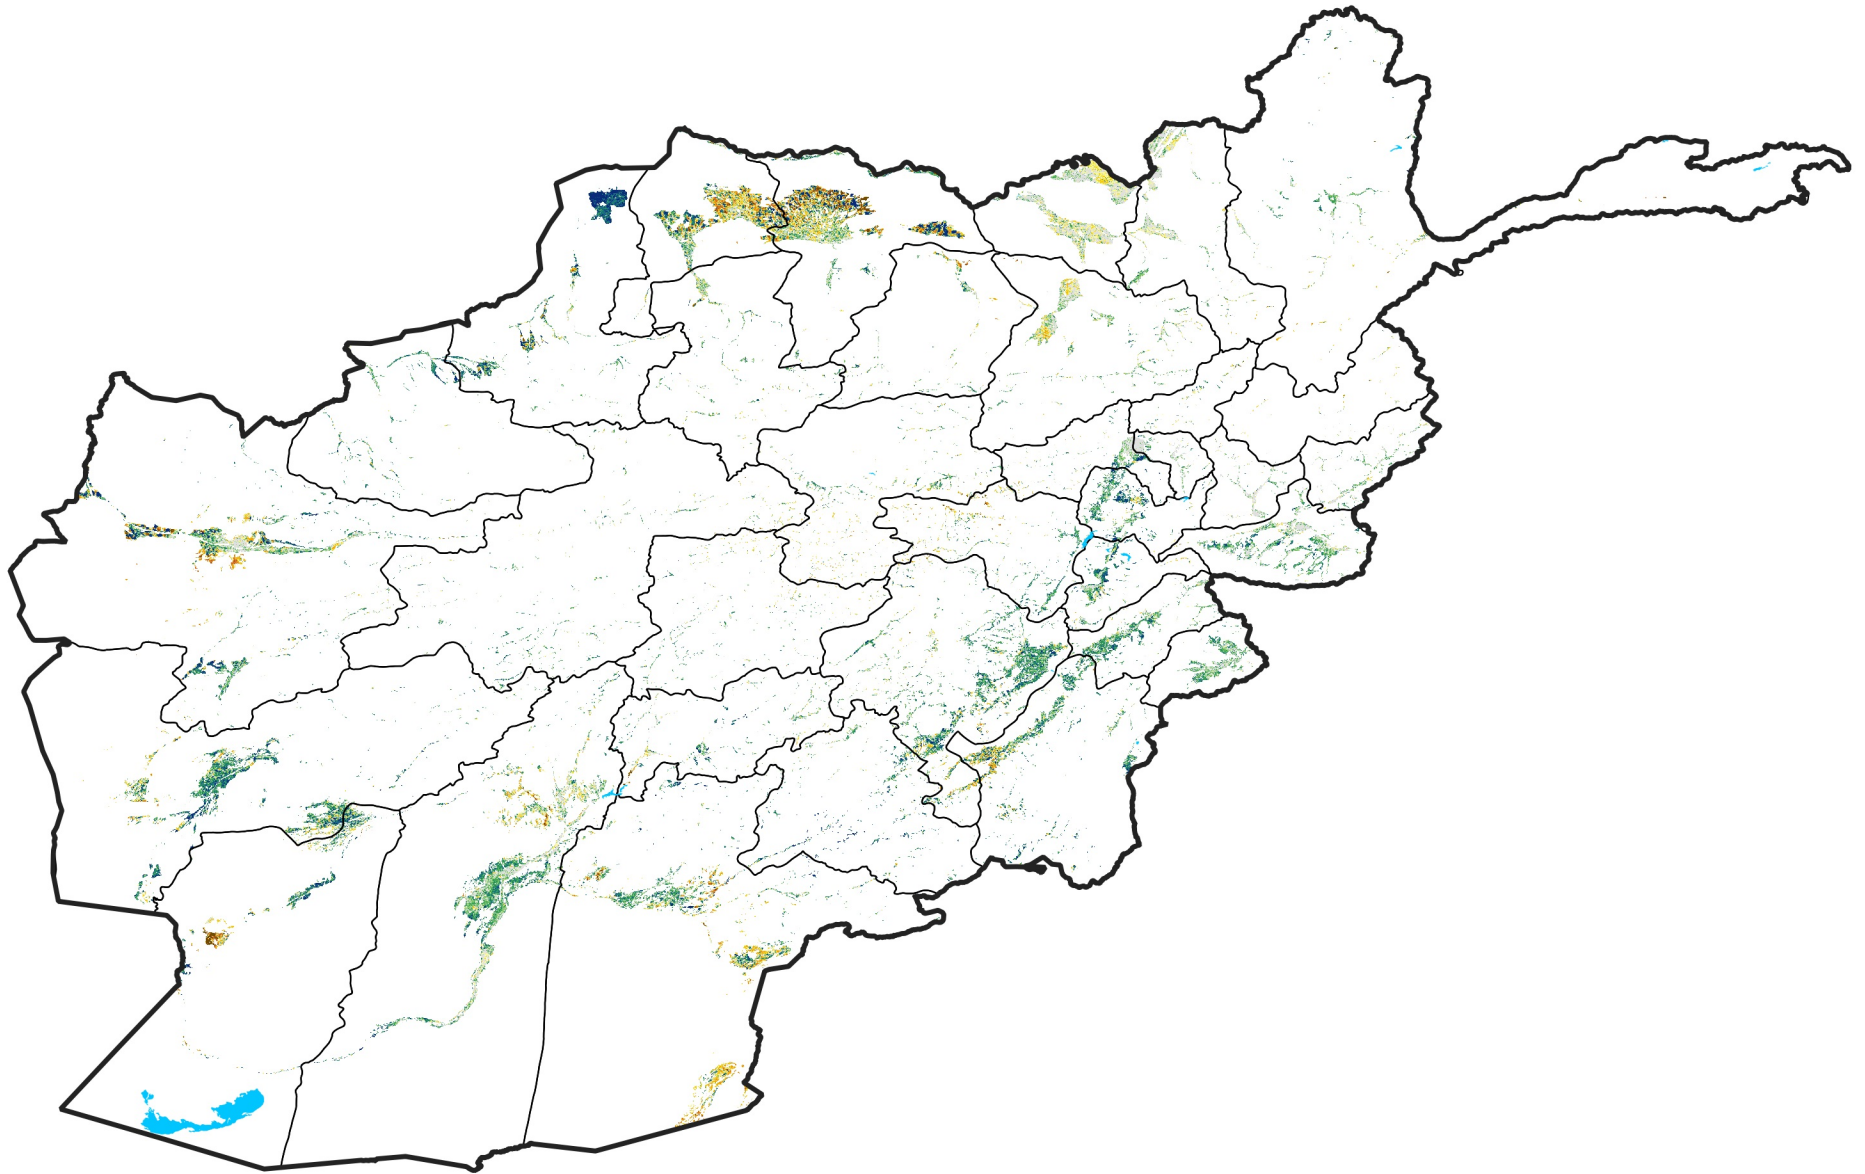

Afghanistan Irrigated Agricultural Areas

Percent of Mean NDVI

2016 / mean (2003 - 2022)

Period 12 / April 21 - 30, 2016

Percent of Normal