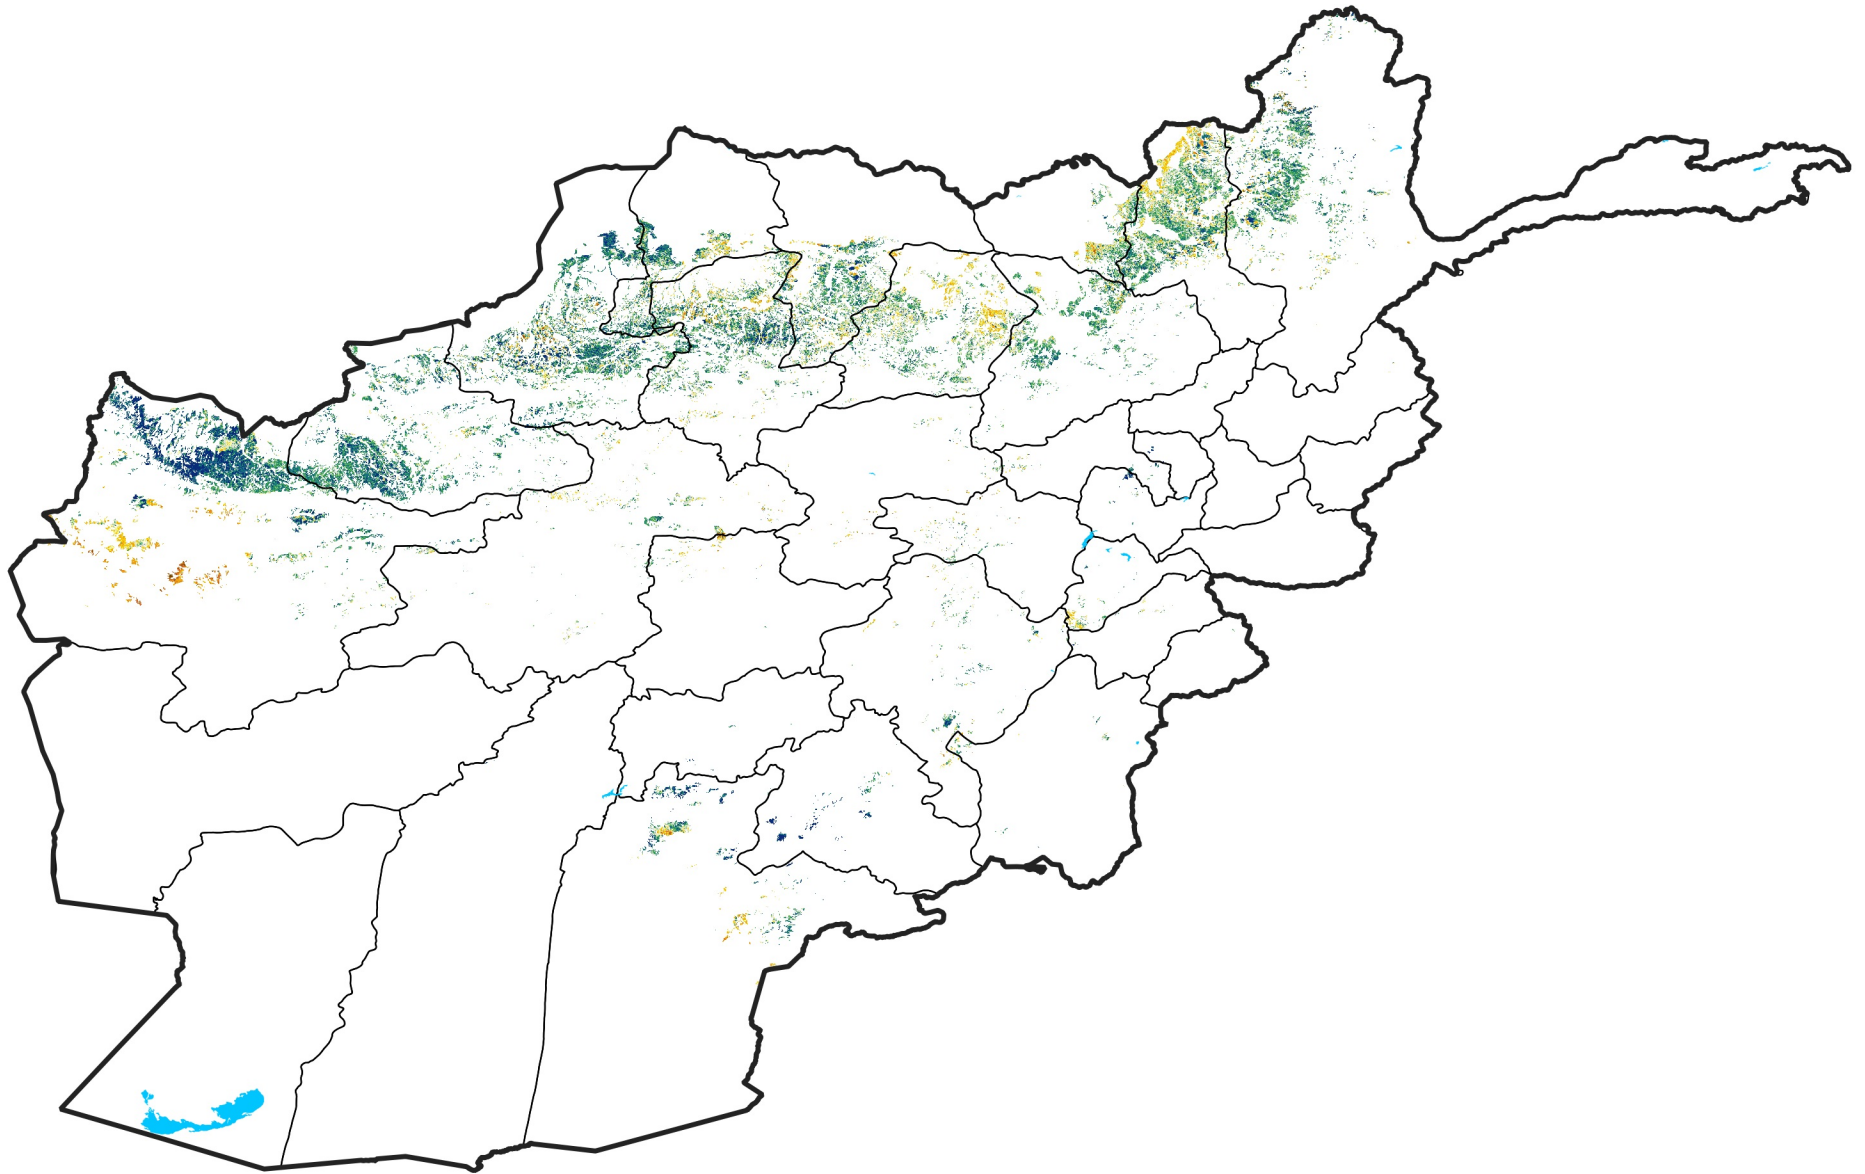

Afghanistan Rainfed Agricultural Areas

Percent of Mean NDVI

2016 / mean (2003 - 2022)

Period 12 / April 21 - 30, 2016

Percent of Normal