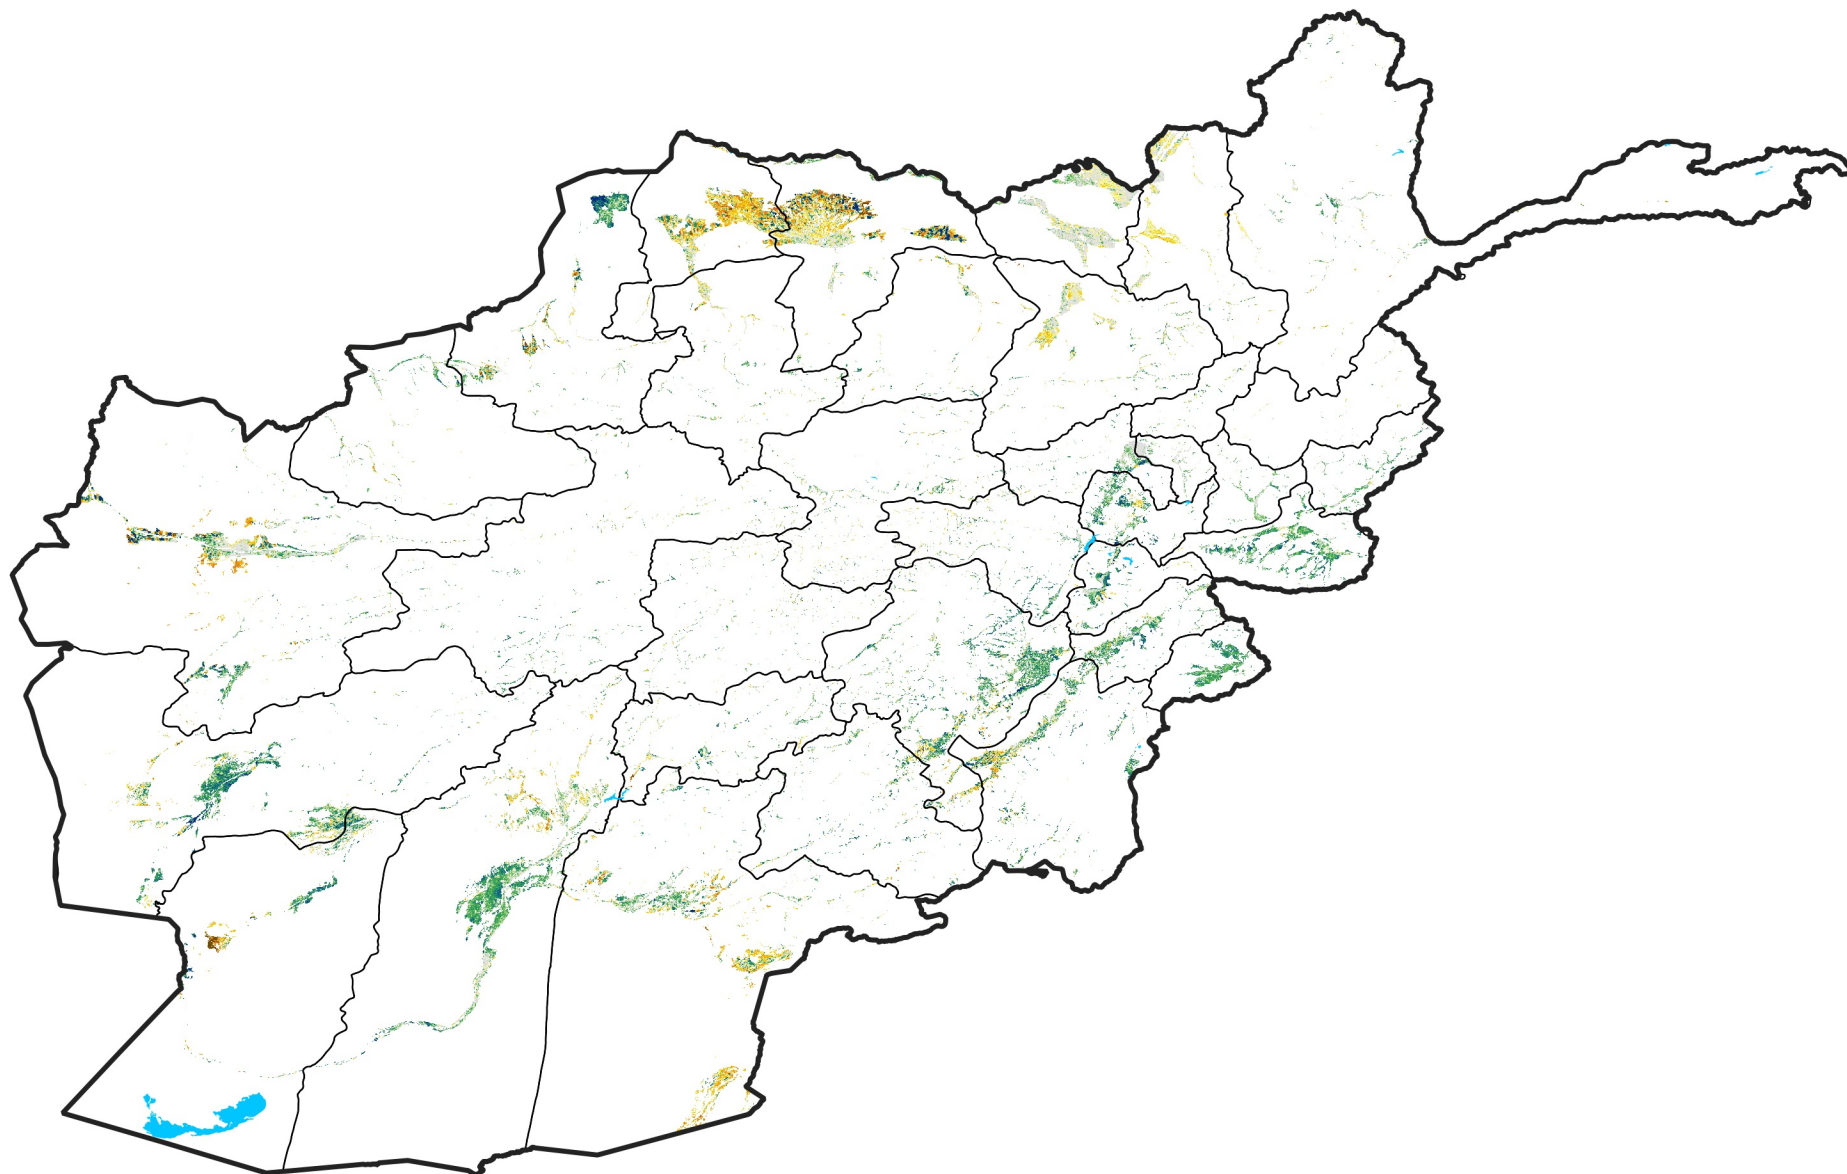

Afghanistan Irrigated Agricultural Areas

Percent of Mean NDVI

2016 / mean (2003 - 2022)

Period 14 / May 11 - 20, 2016

Percent of Normal