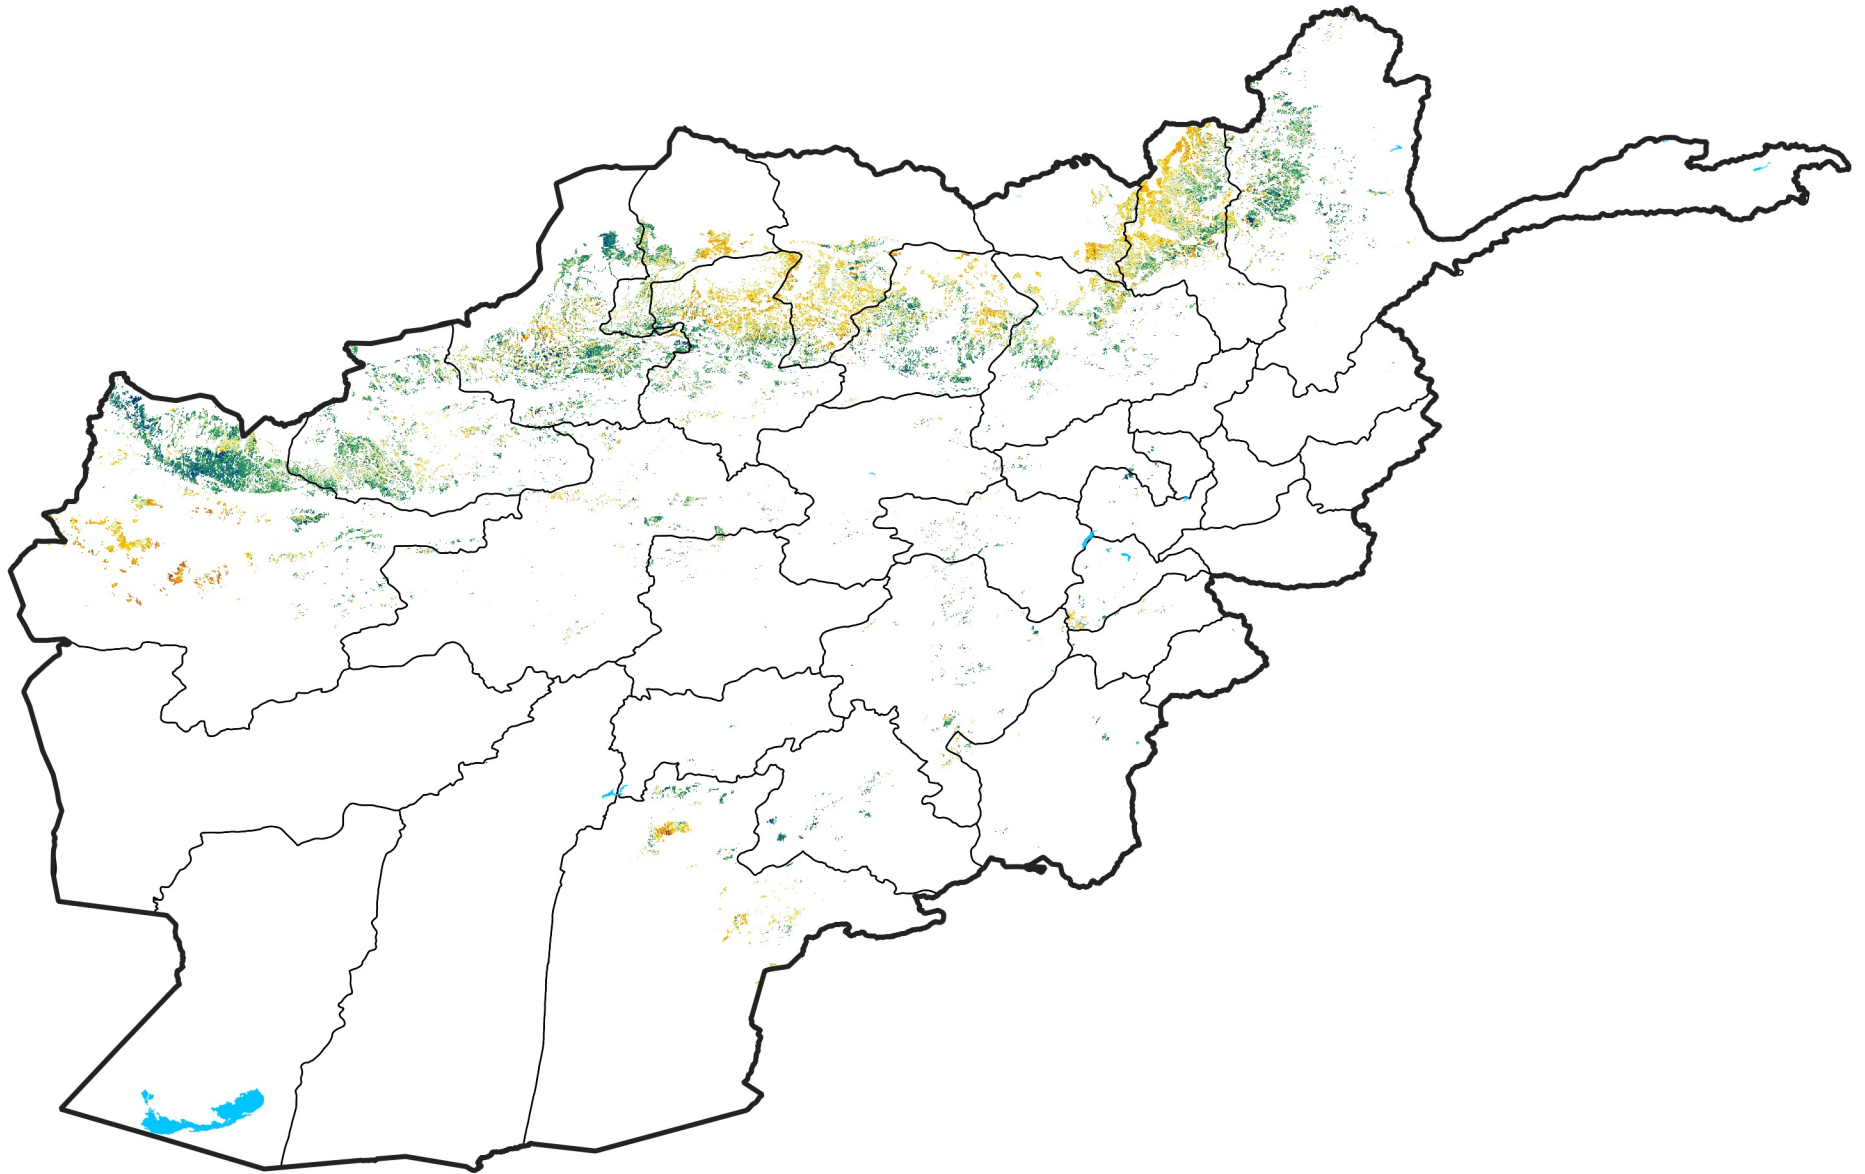

Afghanistan Rainfed Agricultural Areas

Percent of Mean NDVI

2016 / mean (2003 - 2022)

Period 14 / May 11 - 20, 2016

Percent of Normal