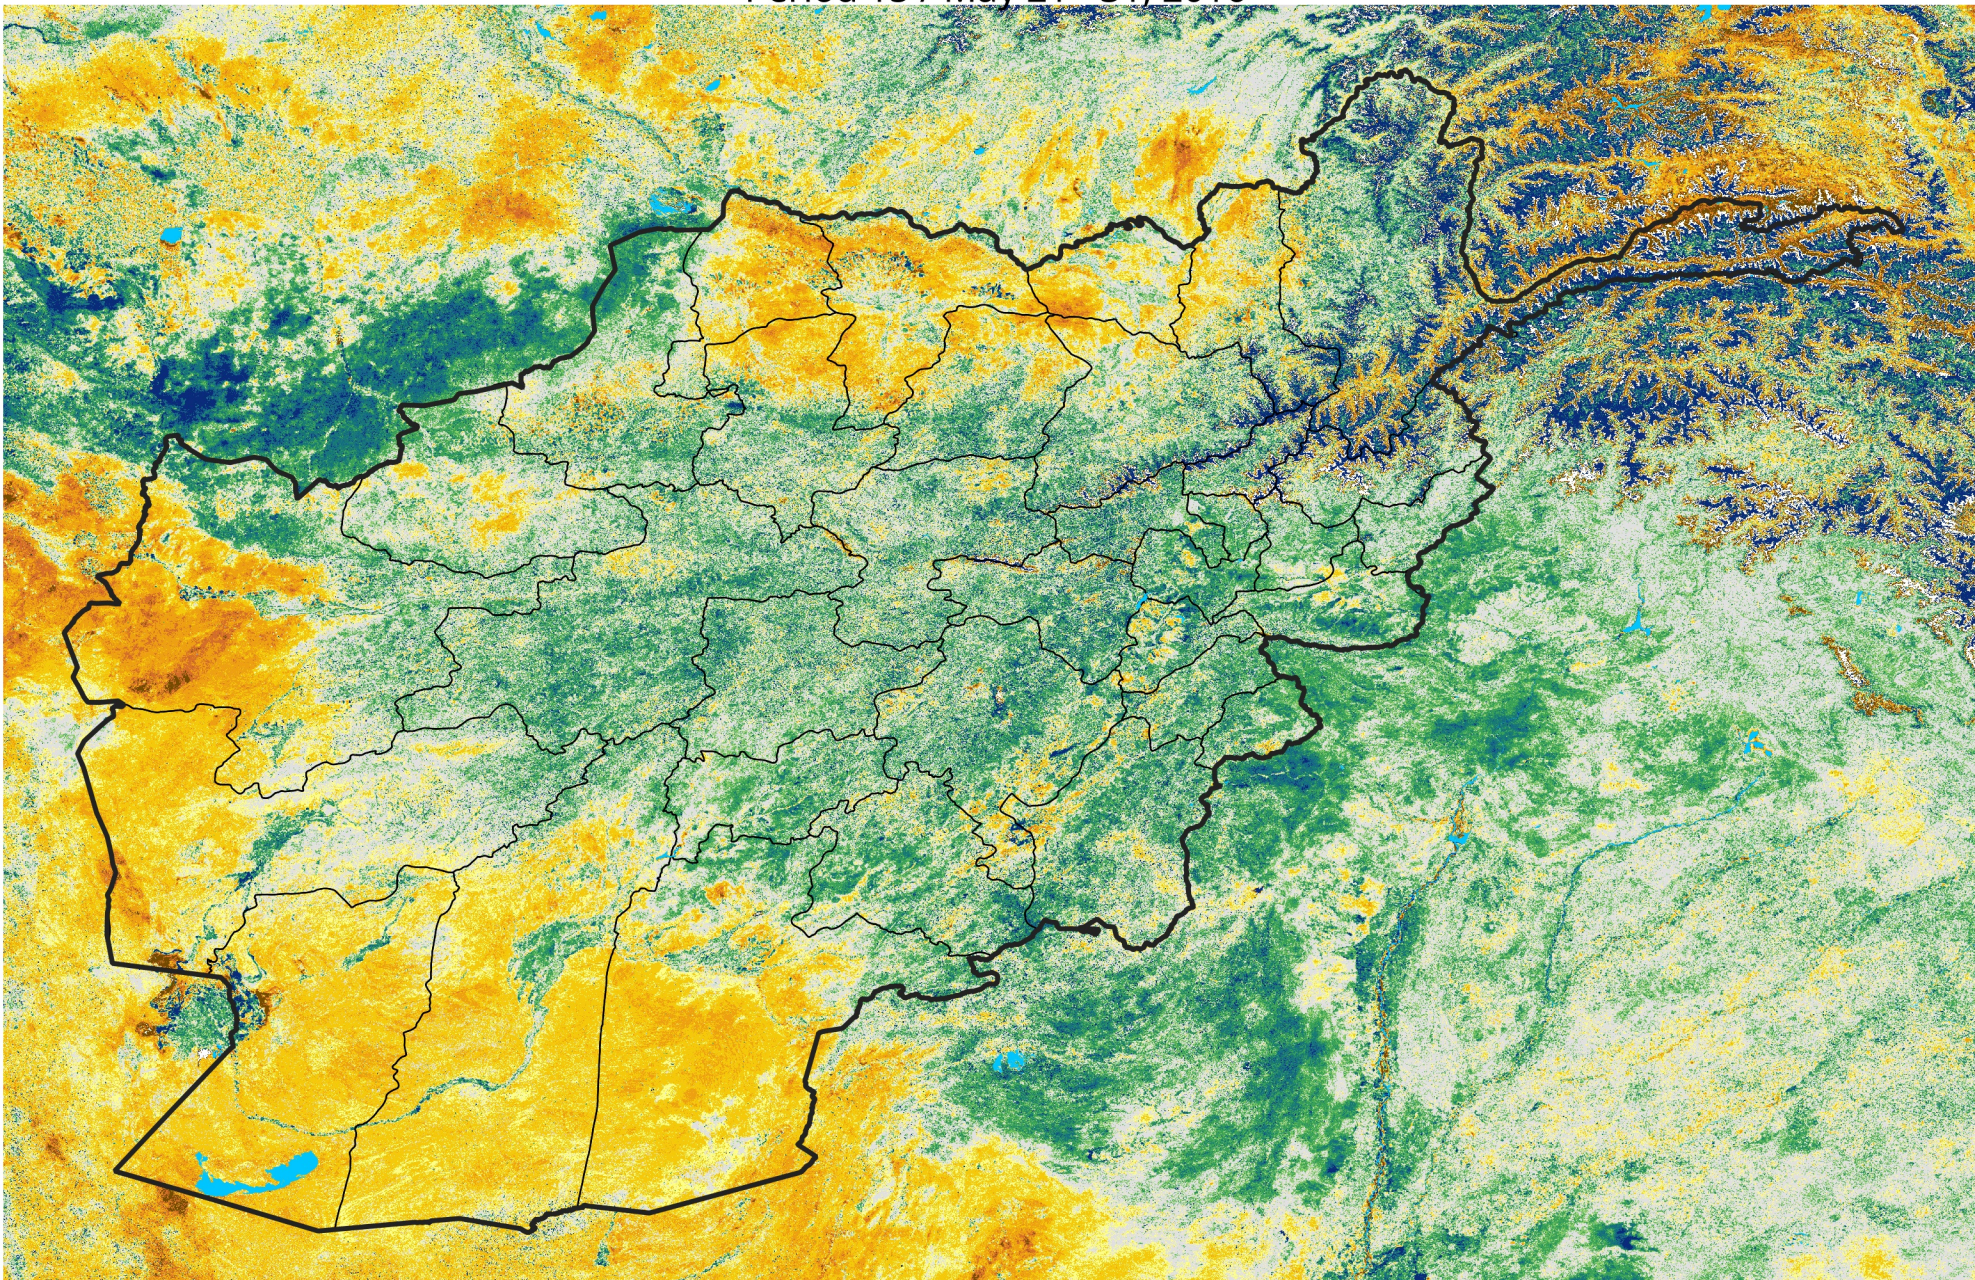

Afghanistan

Percent of Mean NDVI

2016 / mean (2003 - 2022)

Period 15 / May 21 - 31, 2016

Percent of Normal