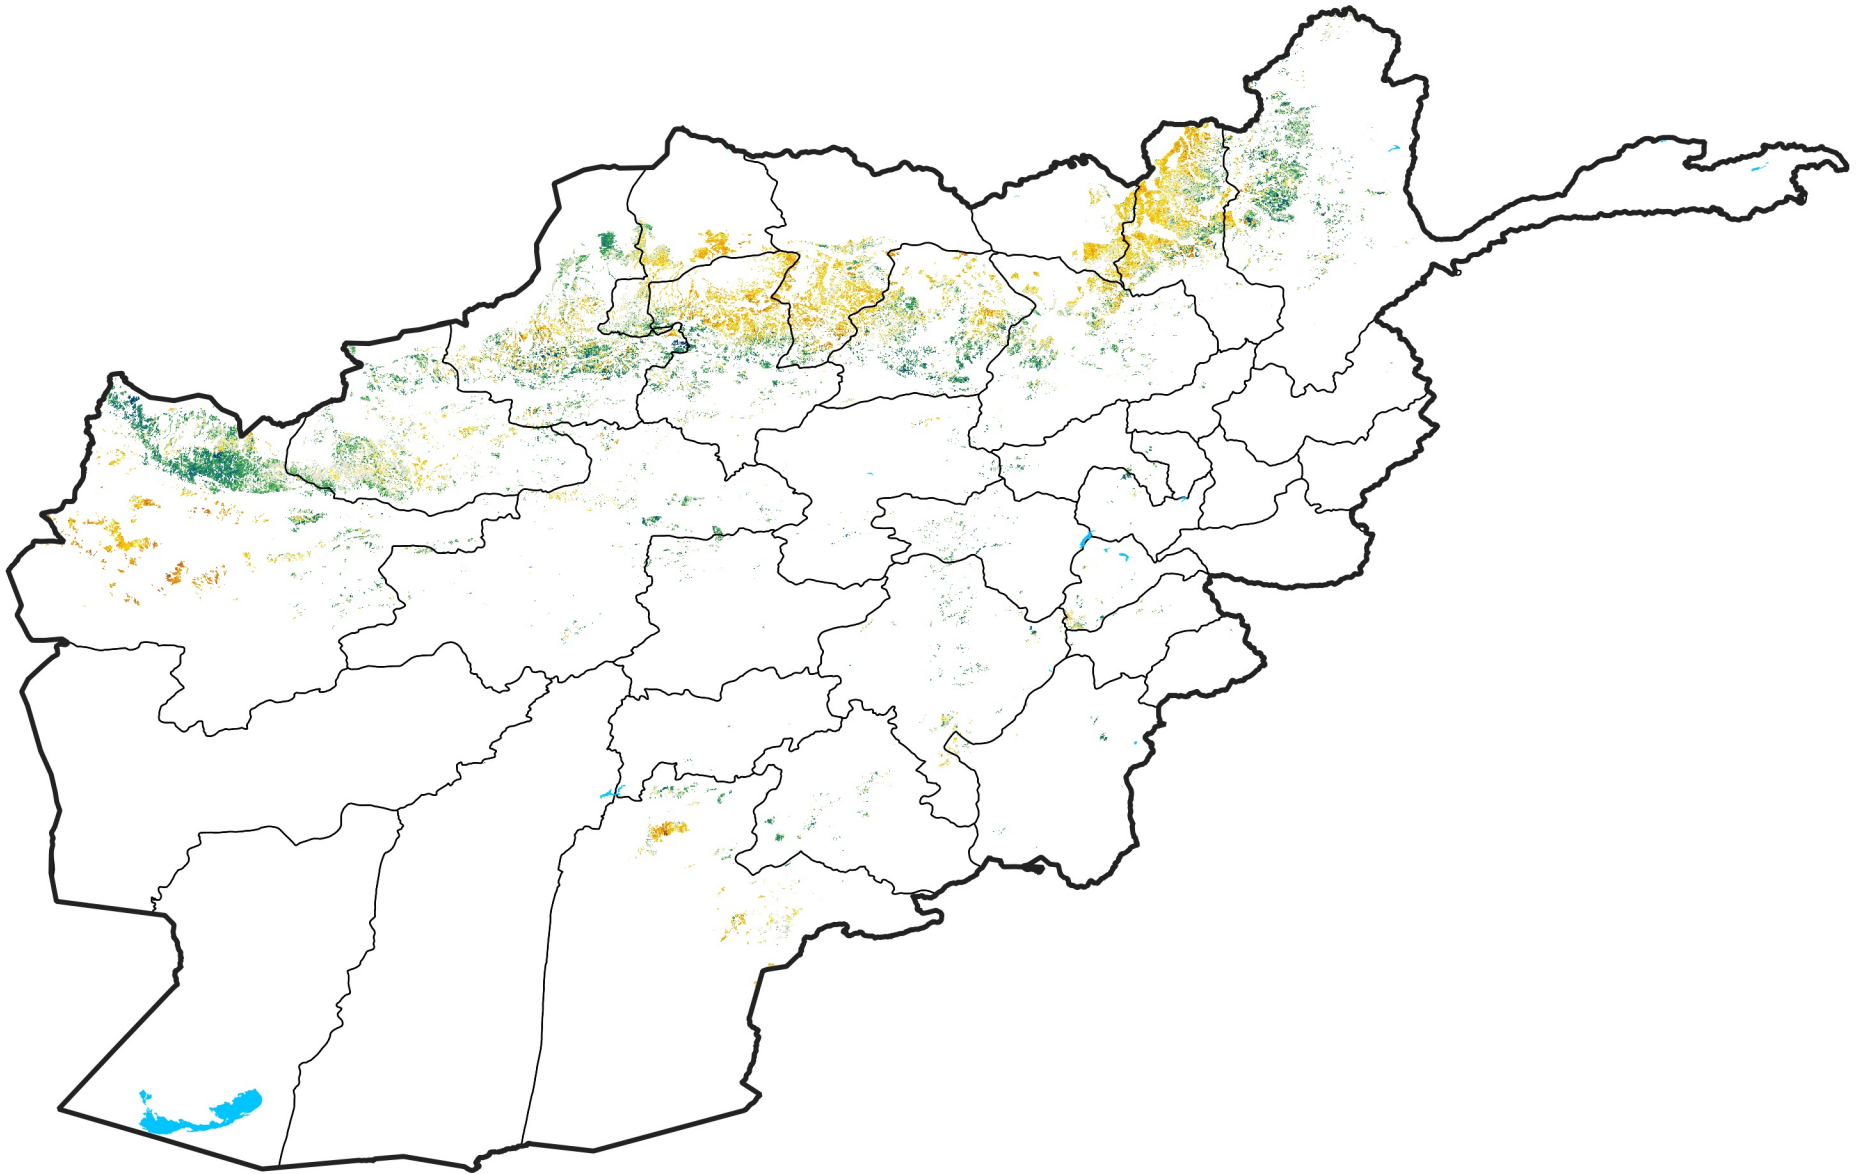

Afghanistan Rainfed Agricultural Areas

Percent of Mean NDVI

2016 / mean (2003 - 2022)

Period 15 / May 21 - 31, 2016

Percent of Normal