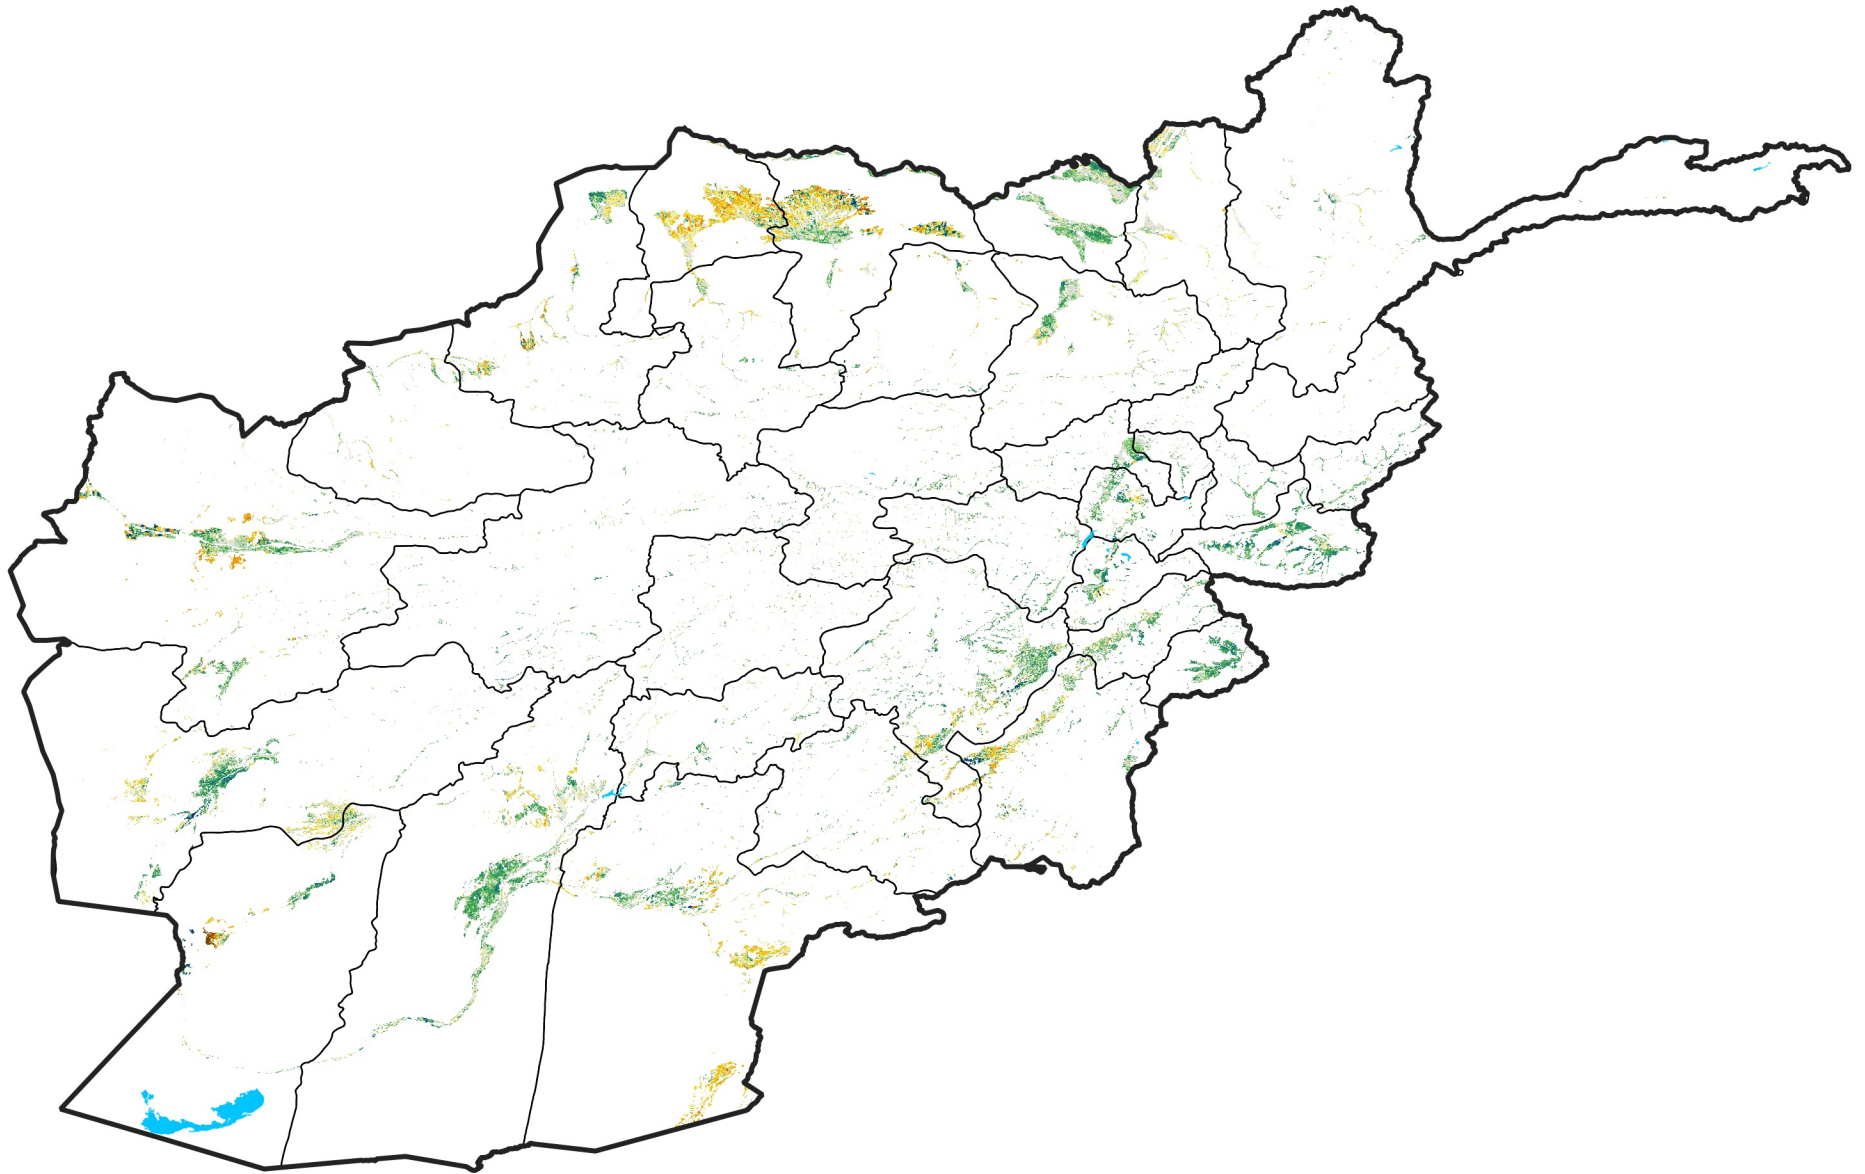

Afghanistan Irrigated Agricultural Areas

Percent of Mean NDVI

2016 / mean (2003 - 2022)

Period 16 / June 01 - 10, 2016

Percent of Normal