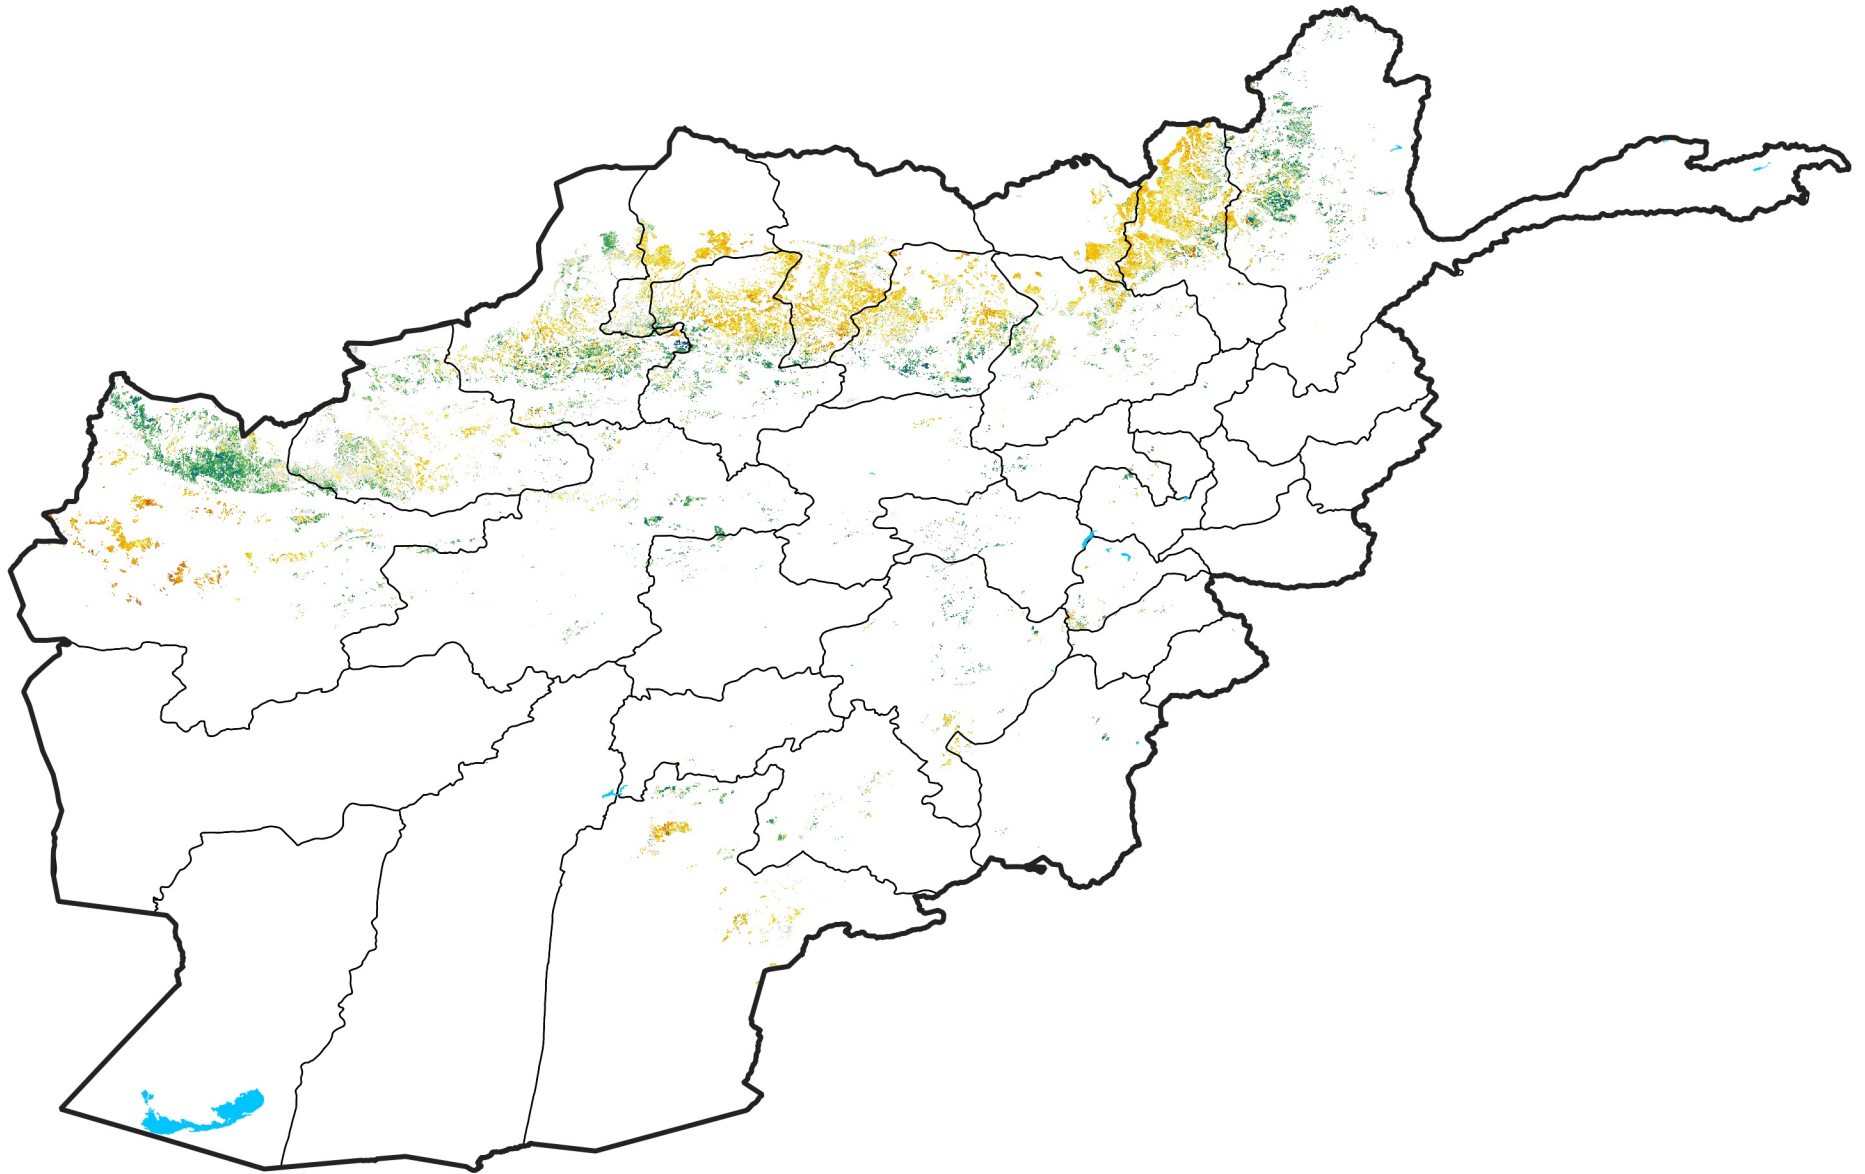

Afghanistan Rainfed Agricultural Areas

Percent of Mean NDVI

2016 / mean (2003 - 2022)

Period 16 / June 01 - 10, 2016

Percent of Normal