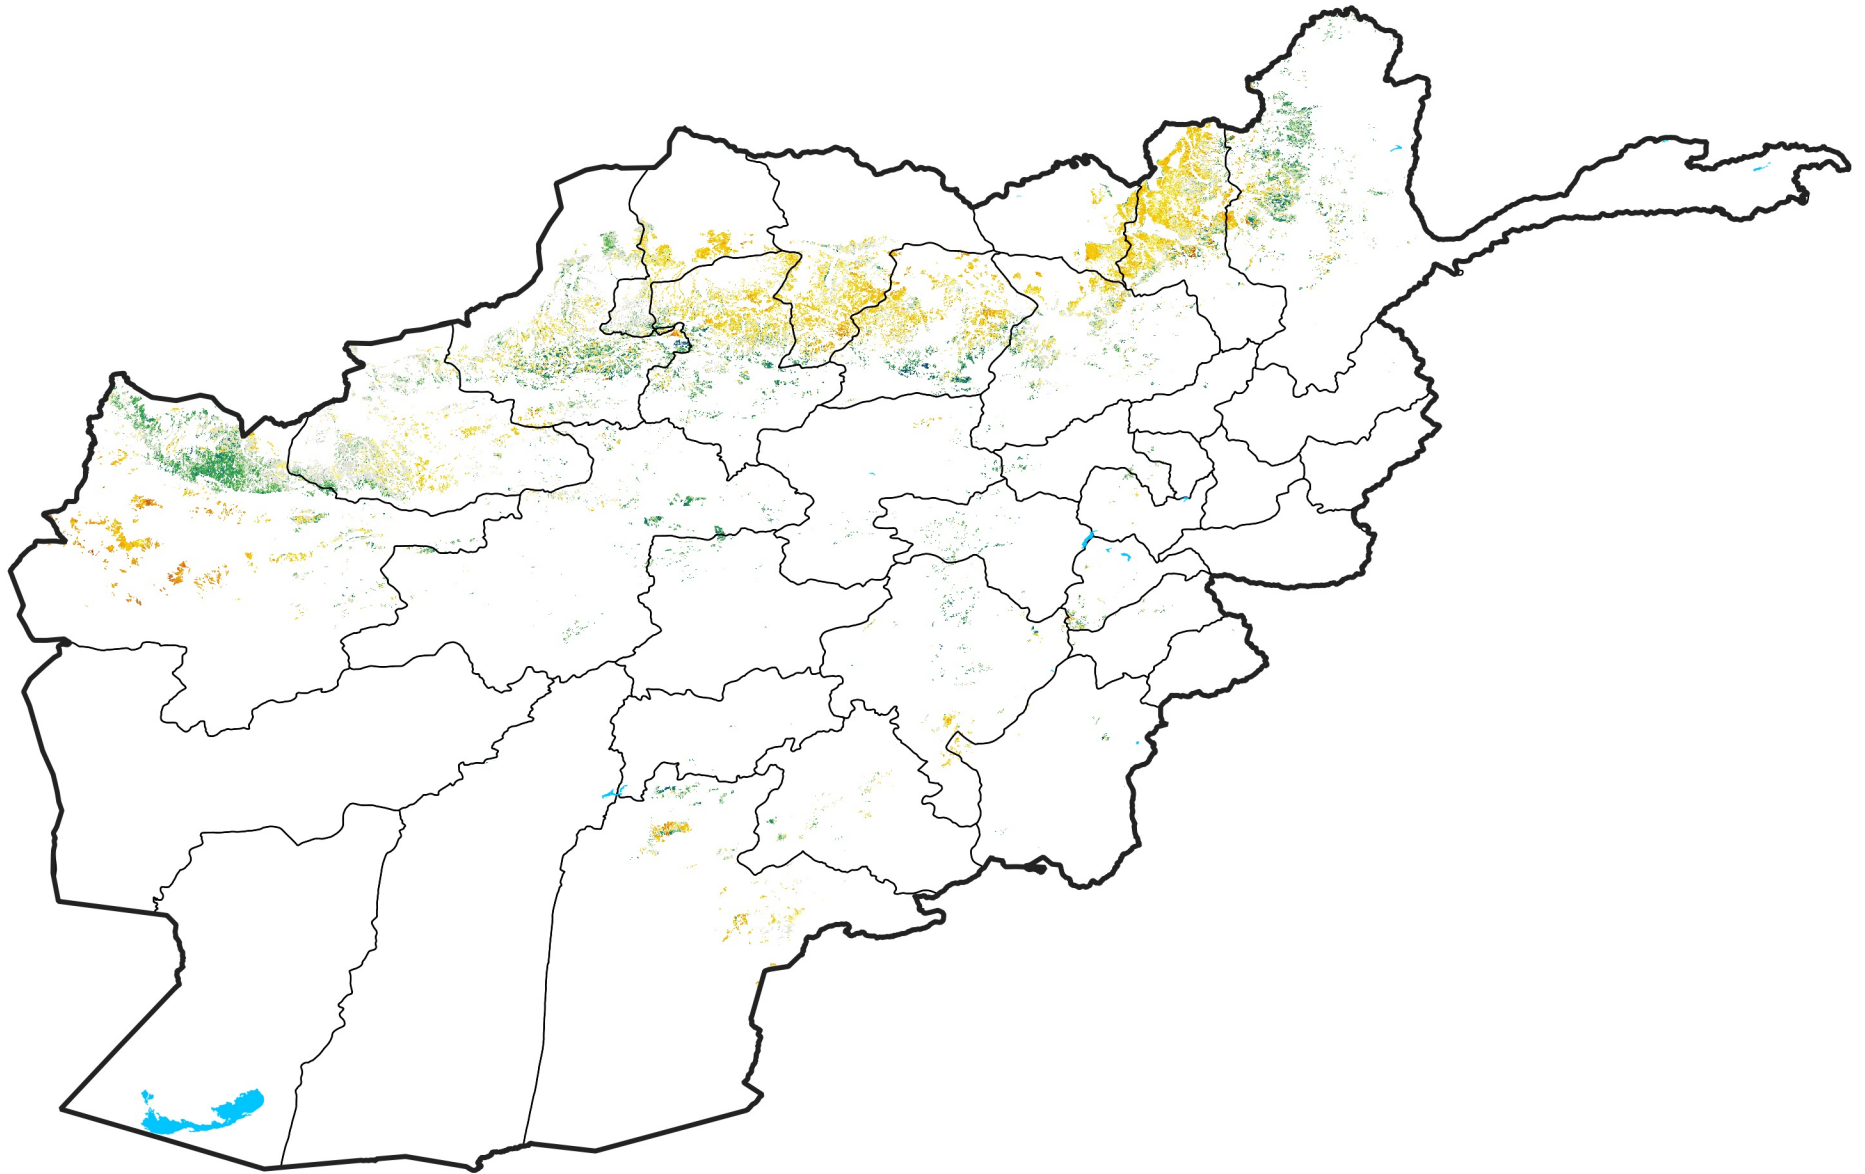

Afghanistan Rainfed Agricultural Areas

Percent of Mean NDVI

2016 / mean (2003 - 2022)

Period 17 / June 11 - 20, 2016

Percent of Normal