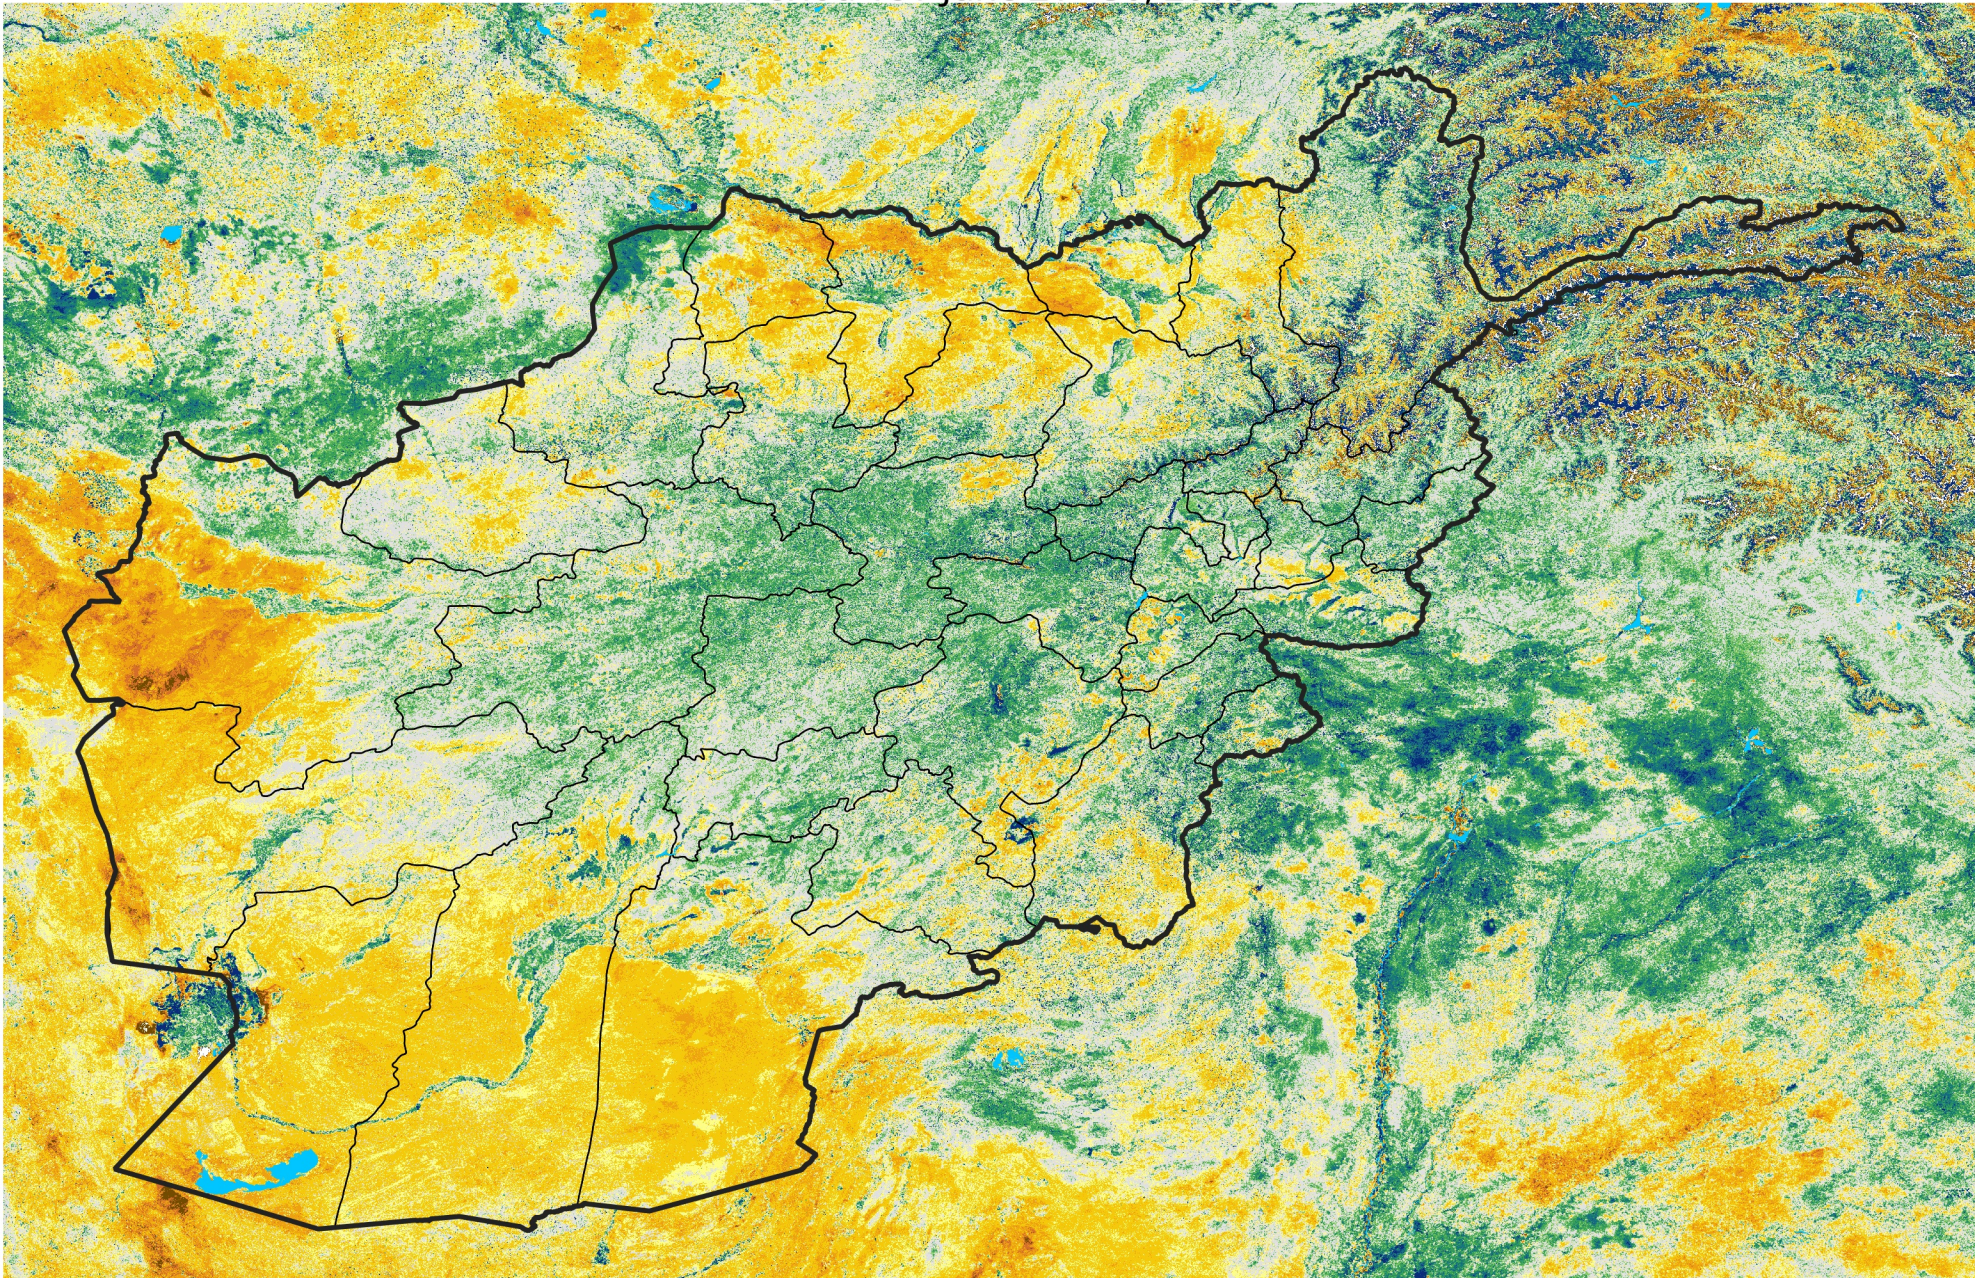

Afghanistan

Percent of Mean NDVI

2016 / mean (2003 - 2022)

Period 18 / June 21 - 30, 2016

Percent of Normal