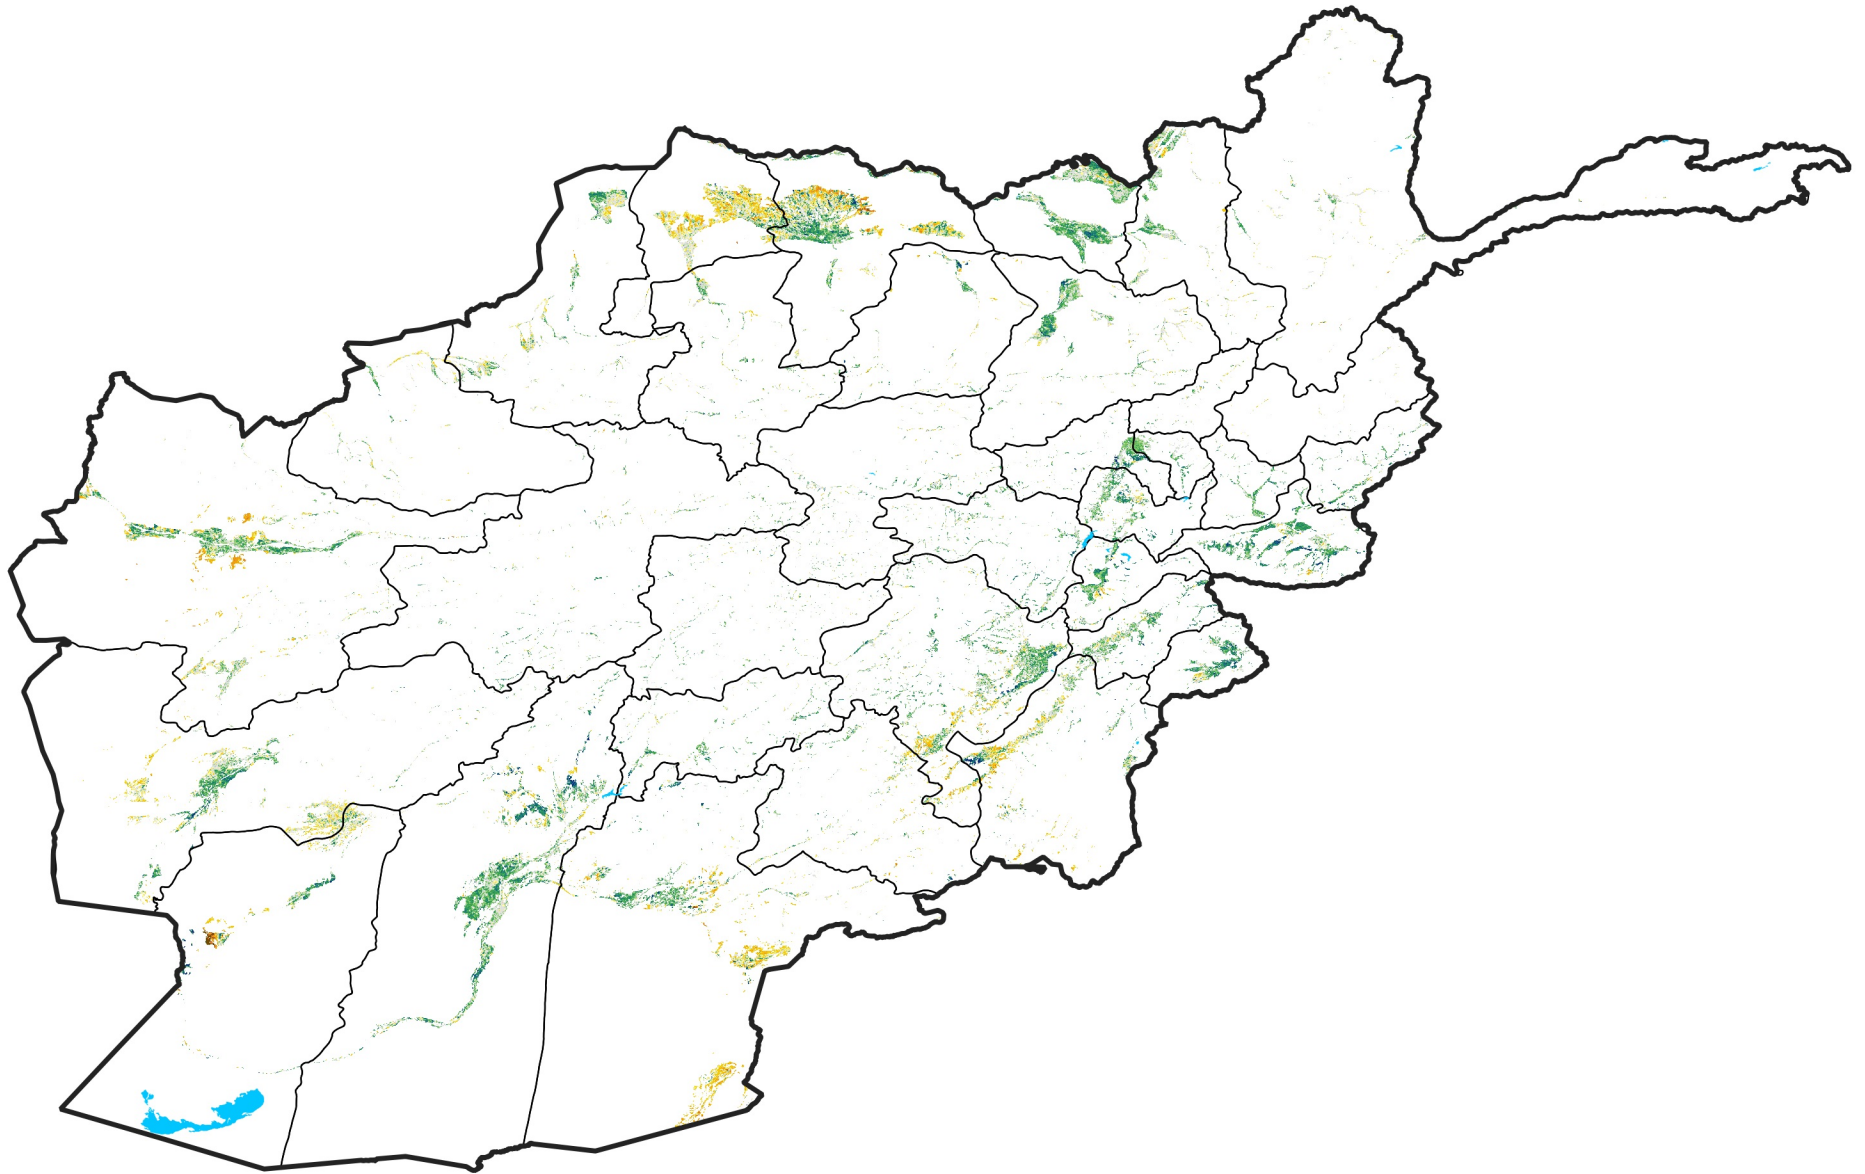

Afghanistan Irrigated Agricultural Areas

Percent of Mean NDVI

2016 / mean (2003 - 2022)

Period 18 / June 21 - 30, 2016

Percent of Normal