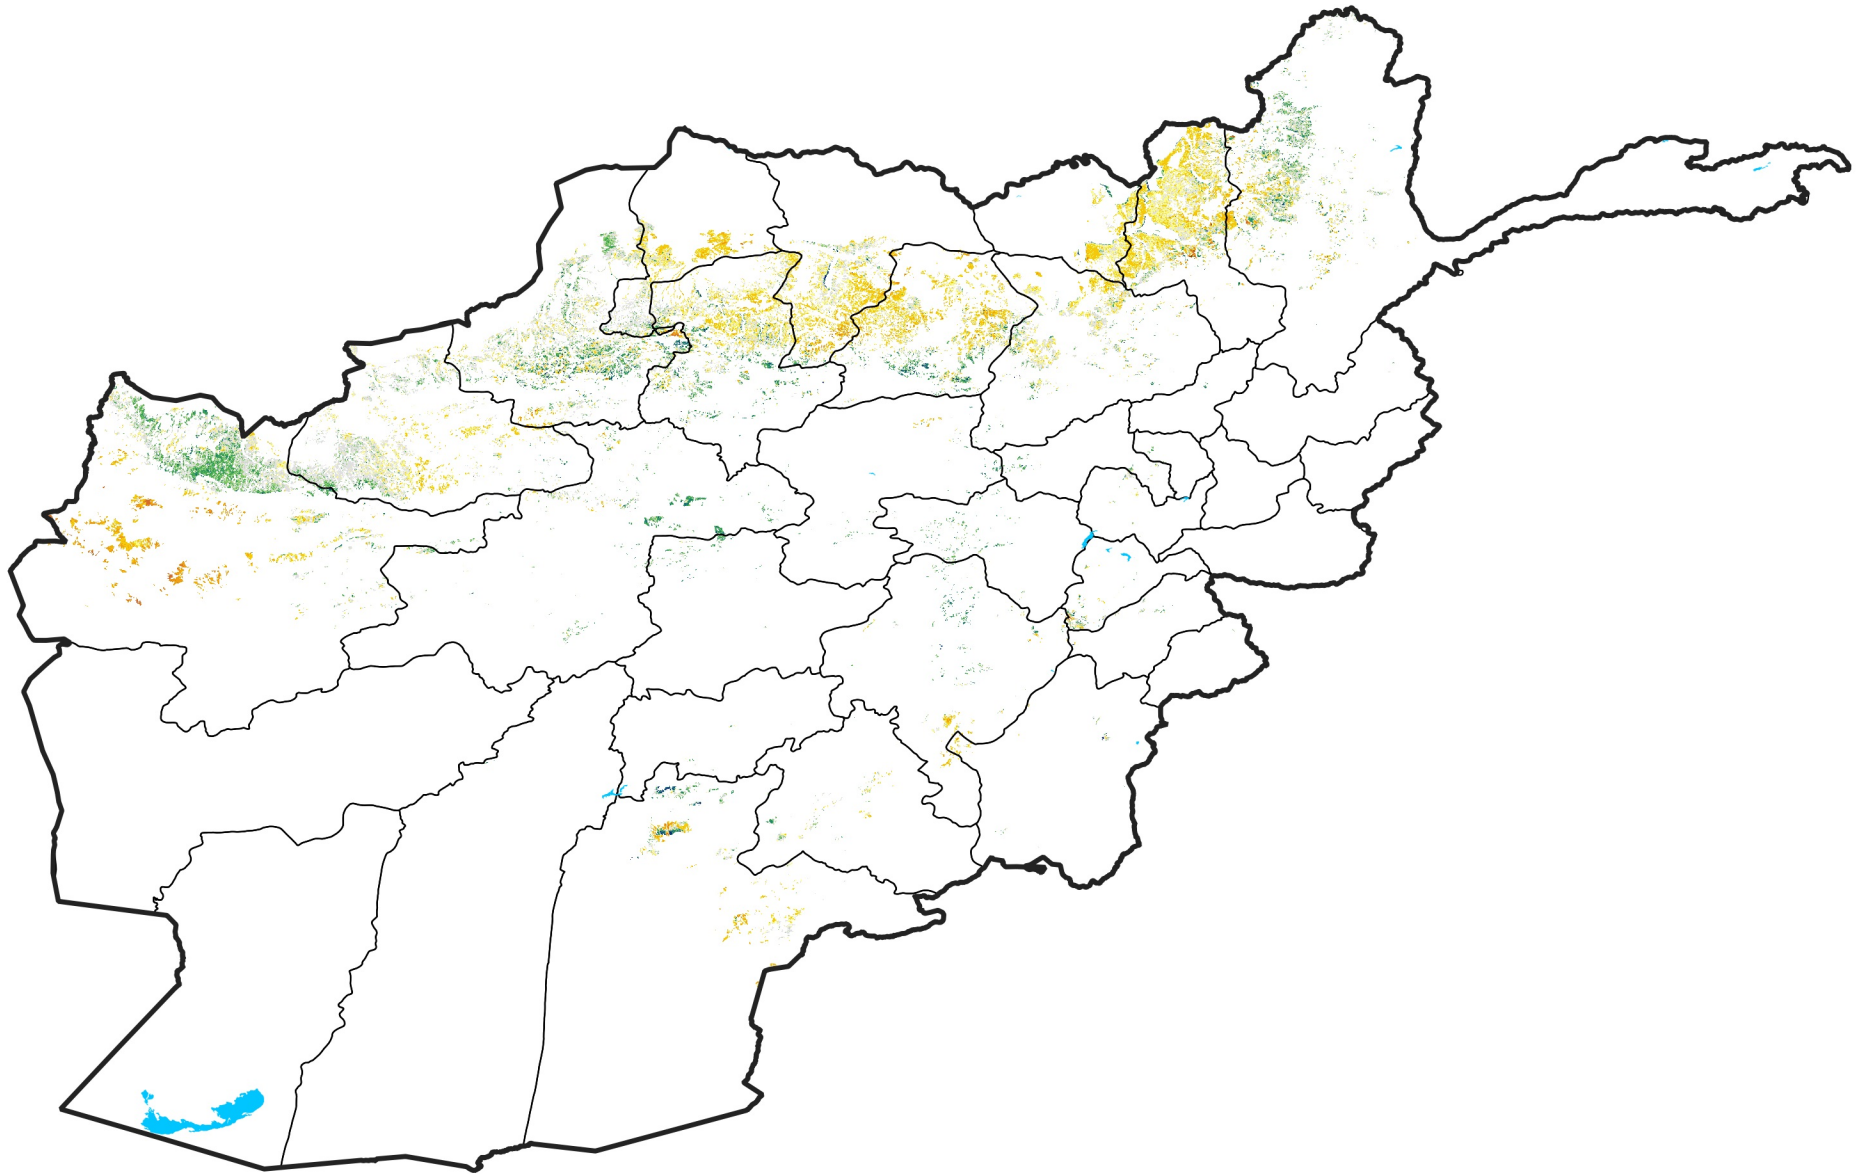

Afghanistan Rainfed Agricultural Areas

Percent of Mean NDVI

2016 / mean (2003 - 2022)

Period 18 / June 21 - 30, 2016

Percent of Normal