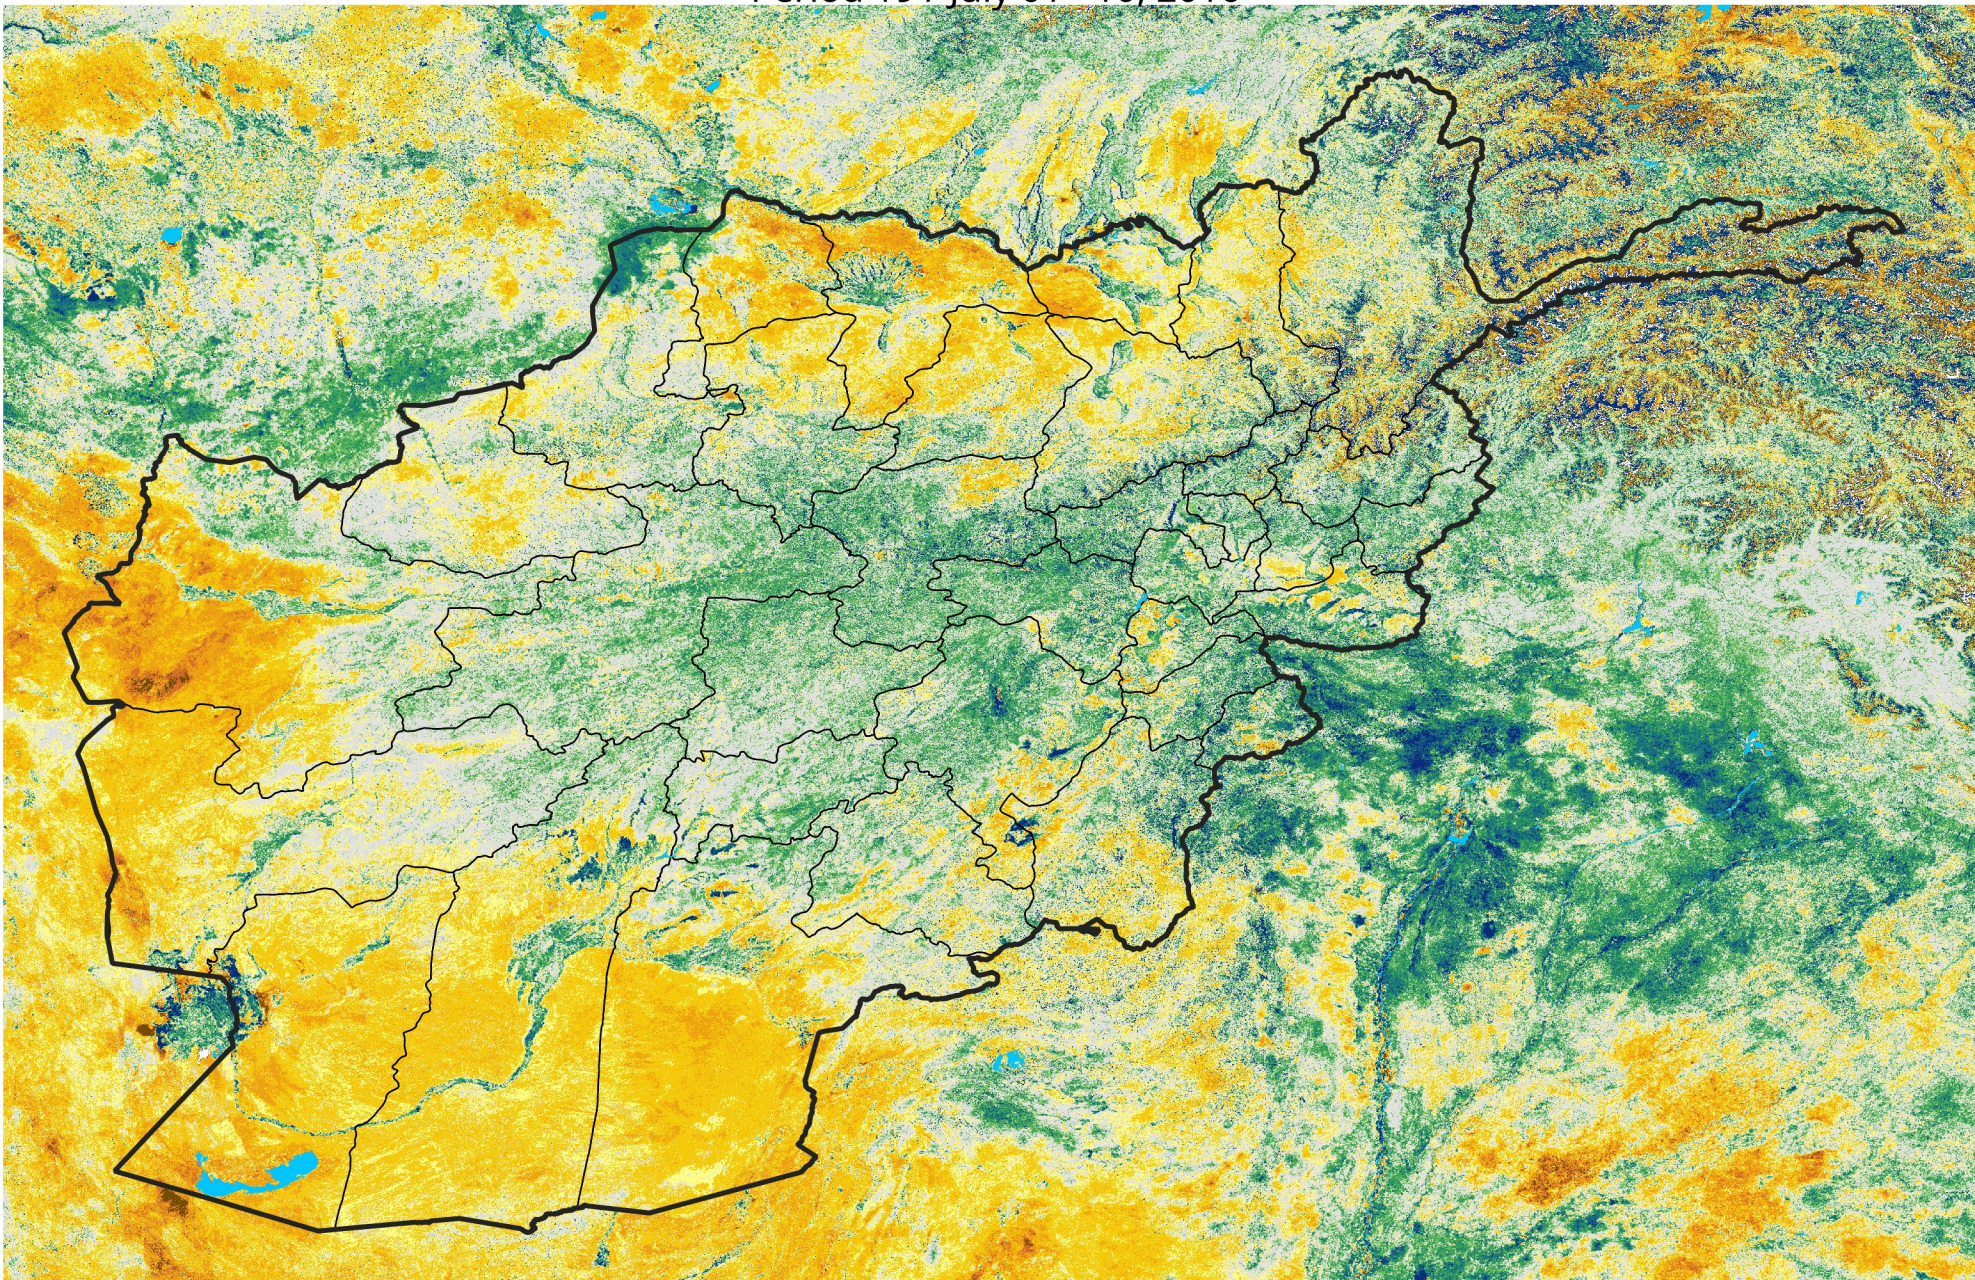

Afghanistan

Percent of Mean NDVI

2016 / mean (2003 - 2022)

Period 19 / July 01 - 10, 2016

Percent of Normal