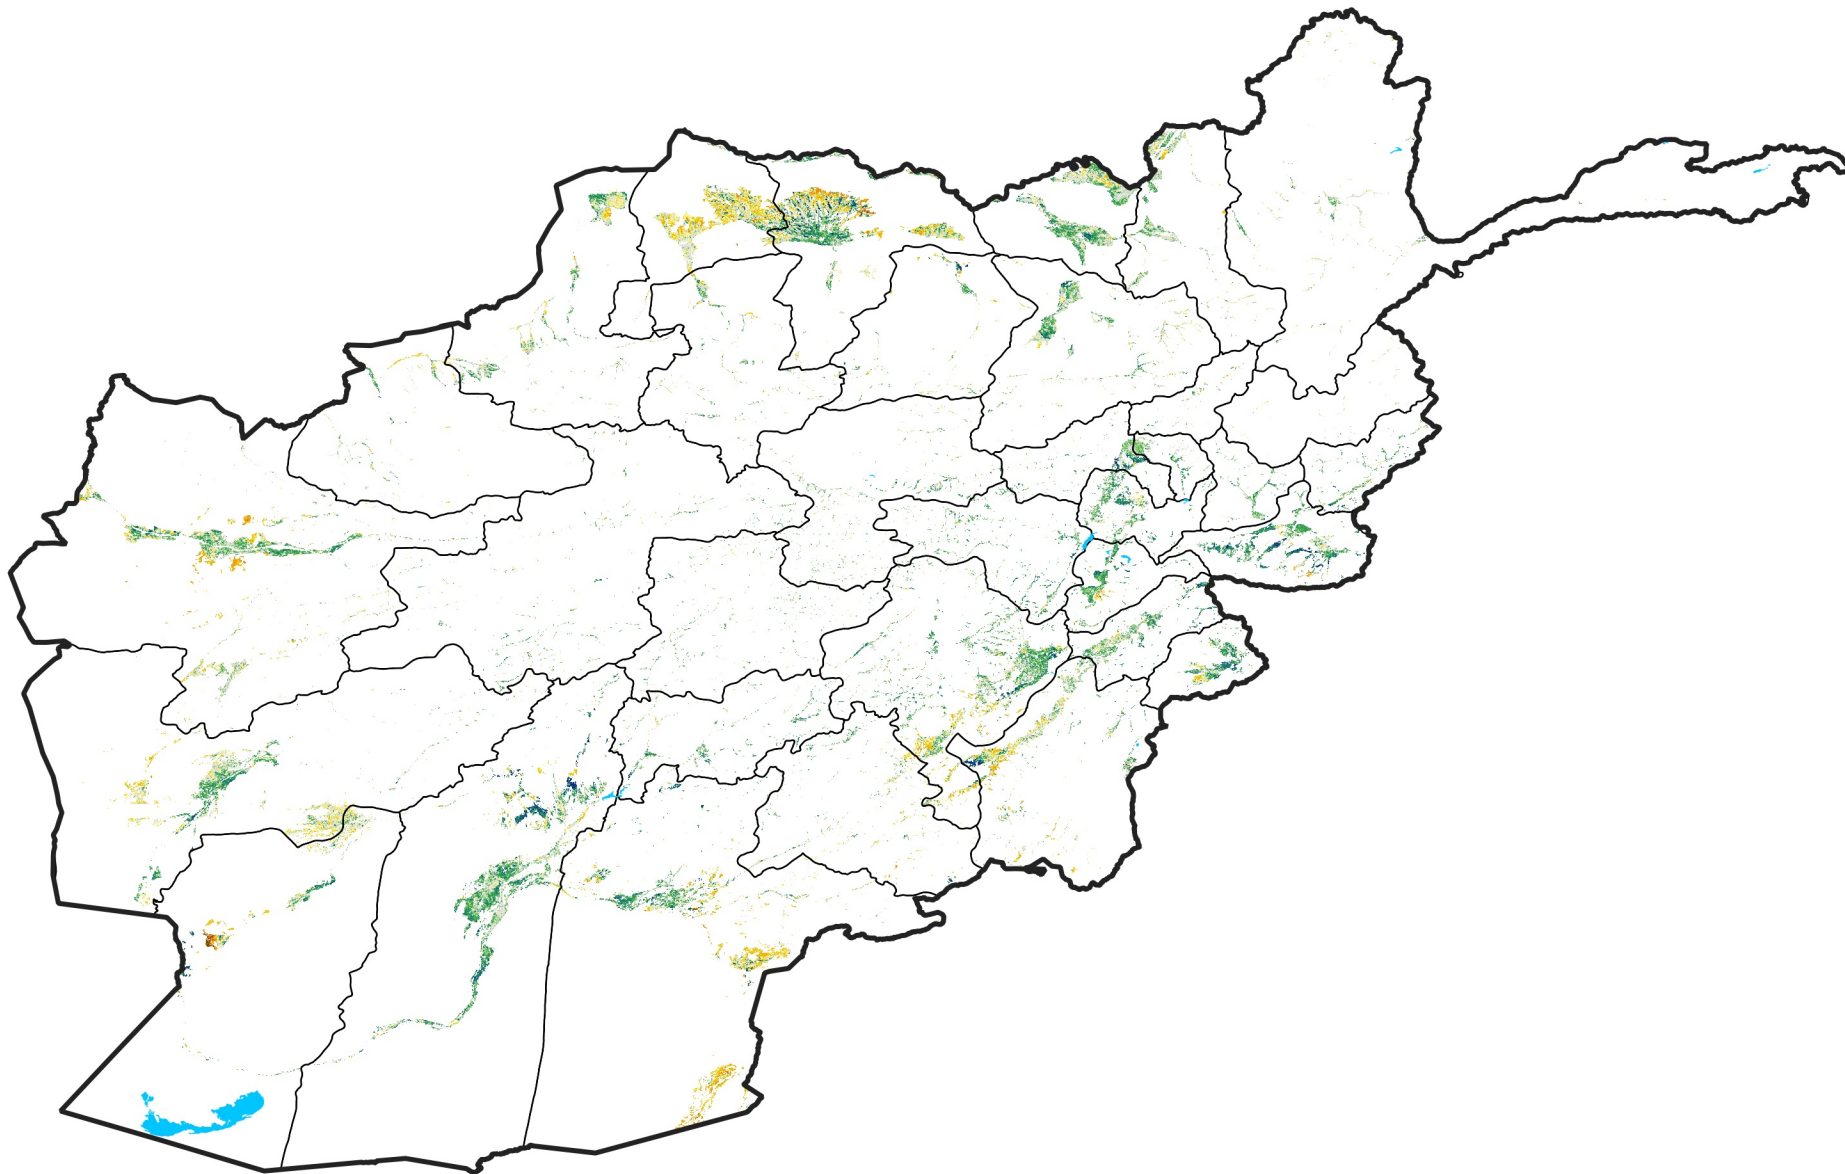

Afghanistan Irrigated Agricultural Areas

Percent of Mean NDVI

2016 / mean (2003 - 2022)

Period 19 / July 01 - 10, 2016

Percent of Normal