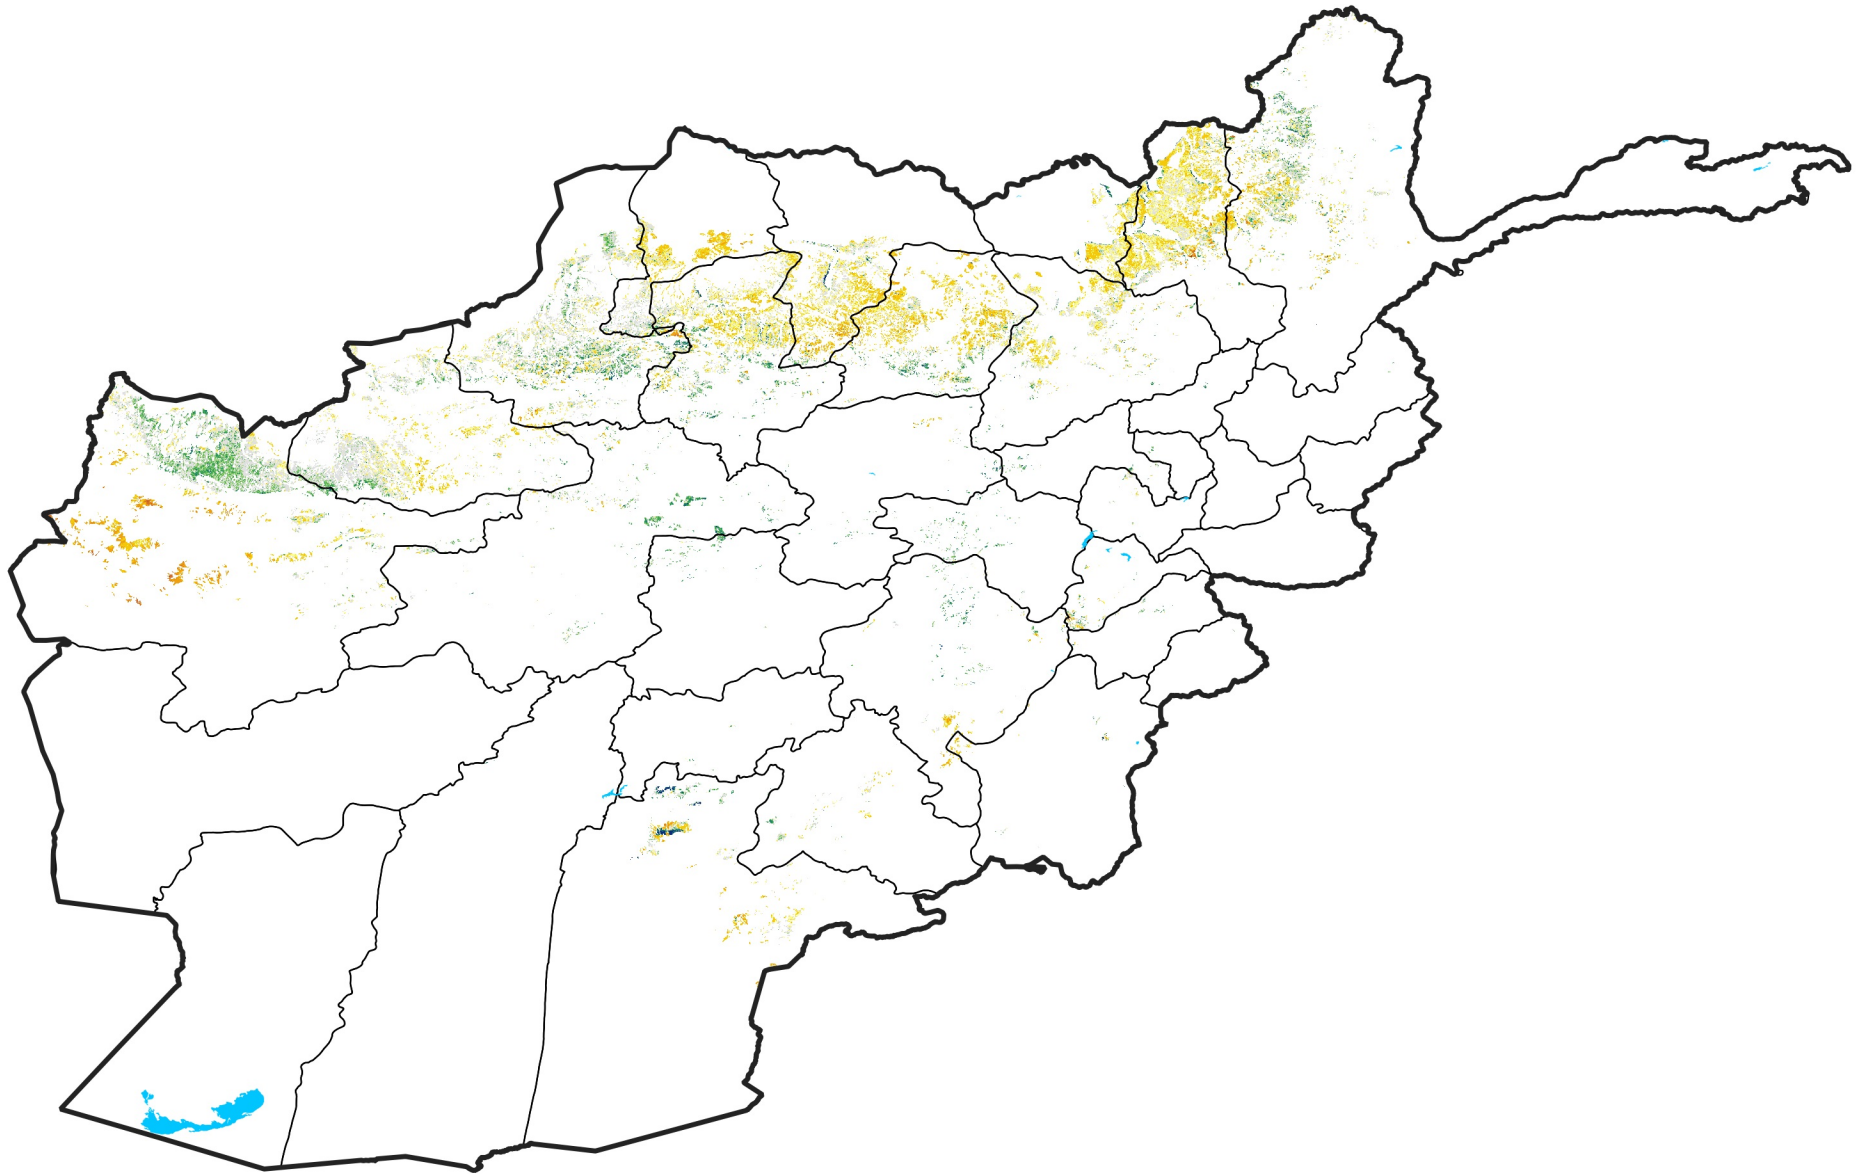

Afghanistan Rainfed Agricultural Areas

Percent of Mean NDVI

2016 / mean (2003 - 2022)

Period 19 / July 01 - 10, 2016

Percent of Normal