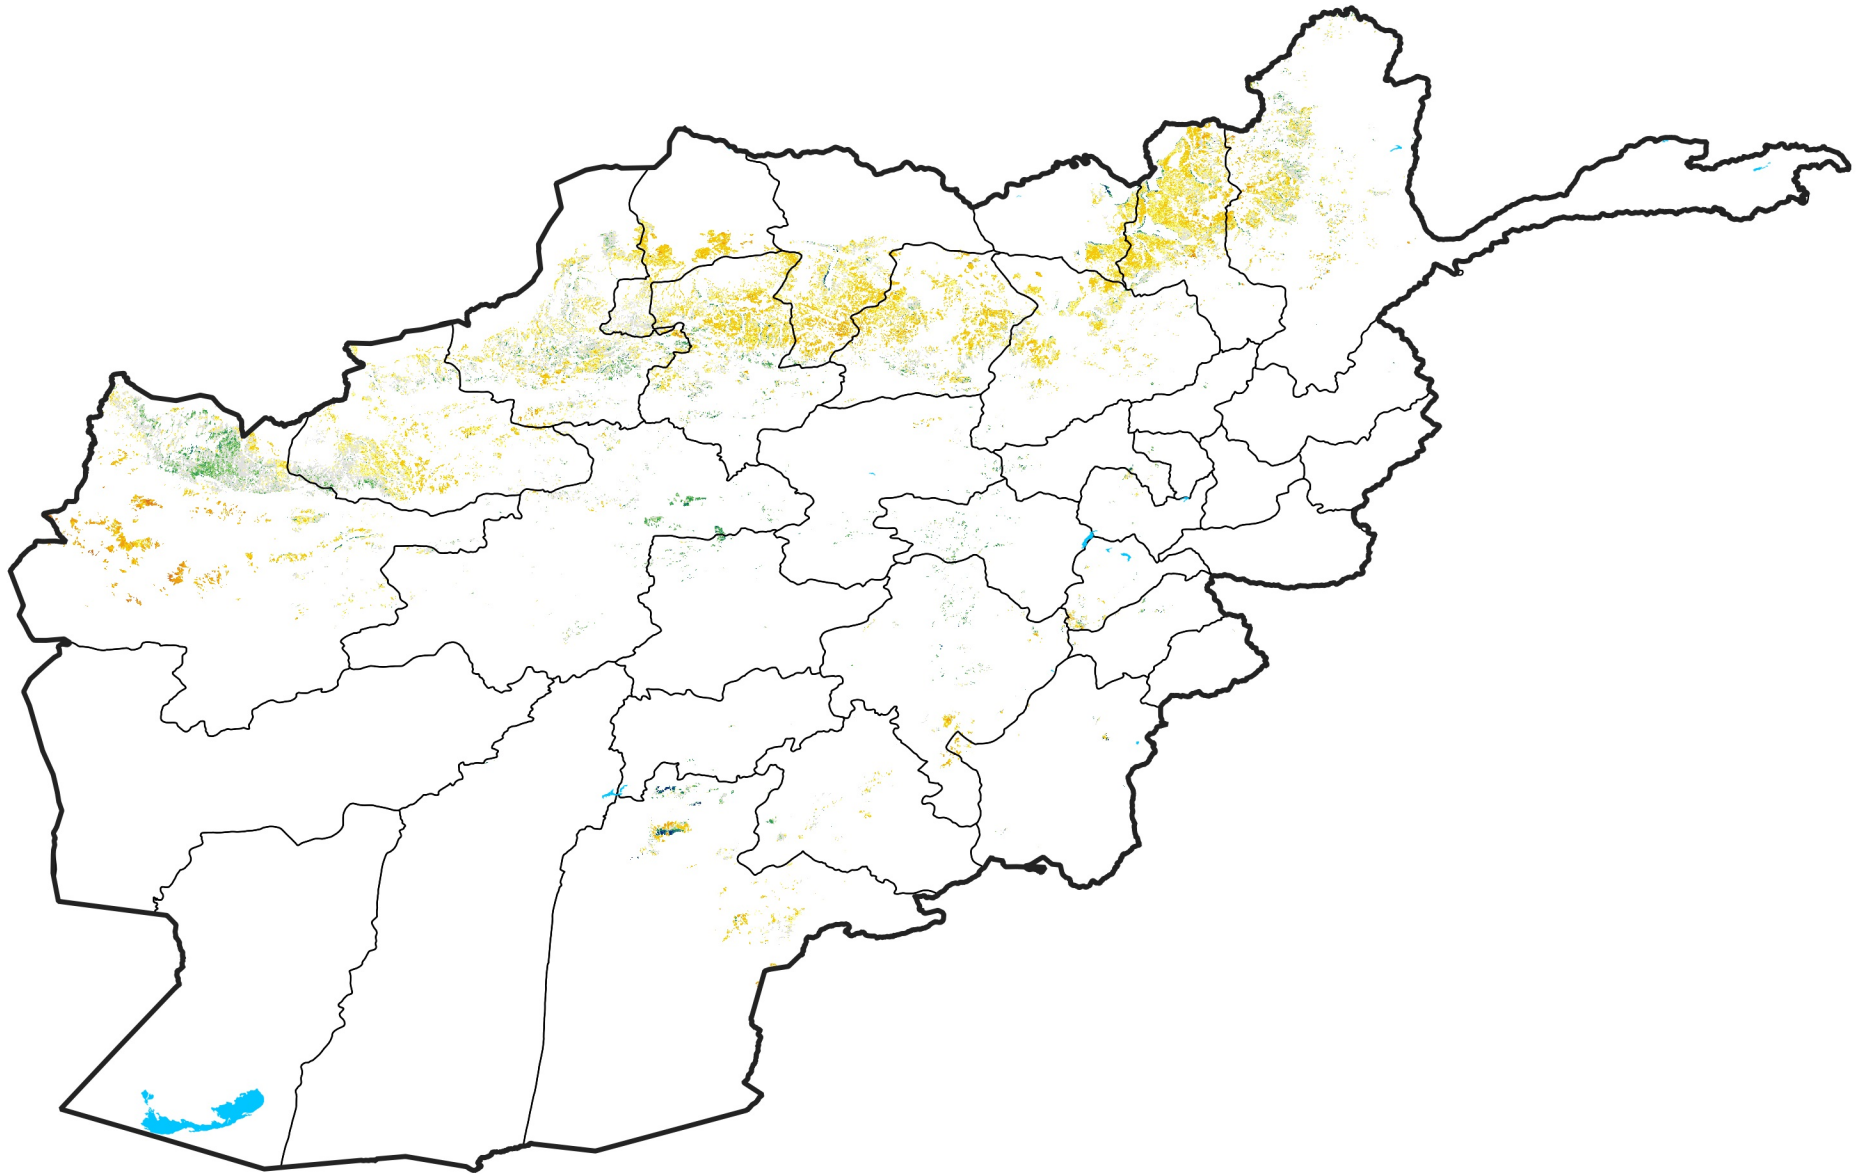

Afghanistan Rainfed Agricultural Areas

Percent of Mean NDVI

2016 / mean (2003 - 2022)

Period 21 / July 21 - 31, 2016

Percent of Normal