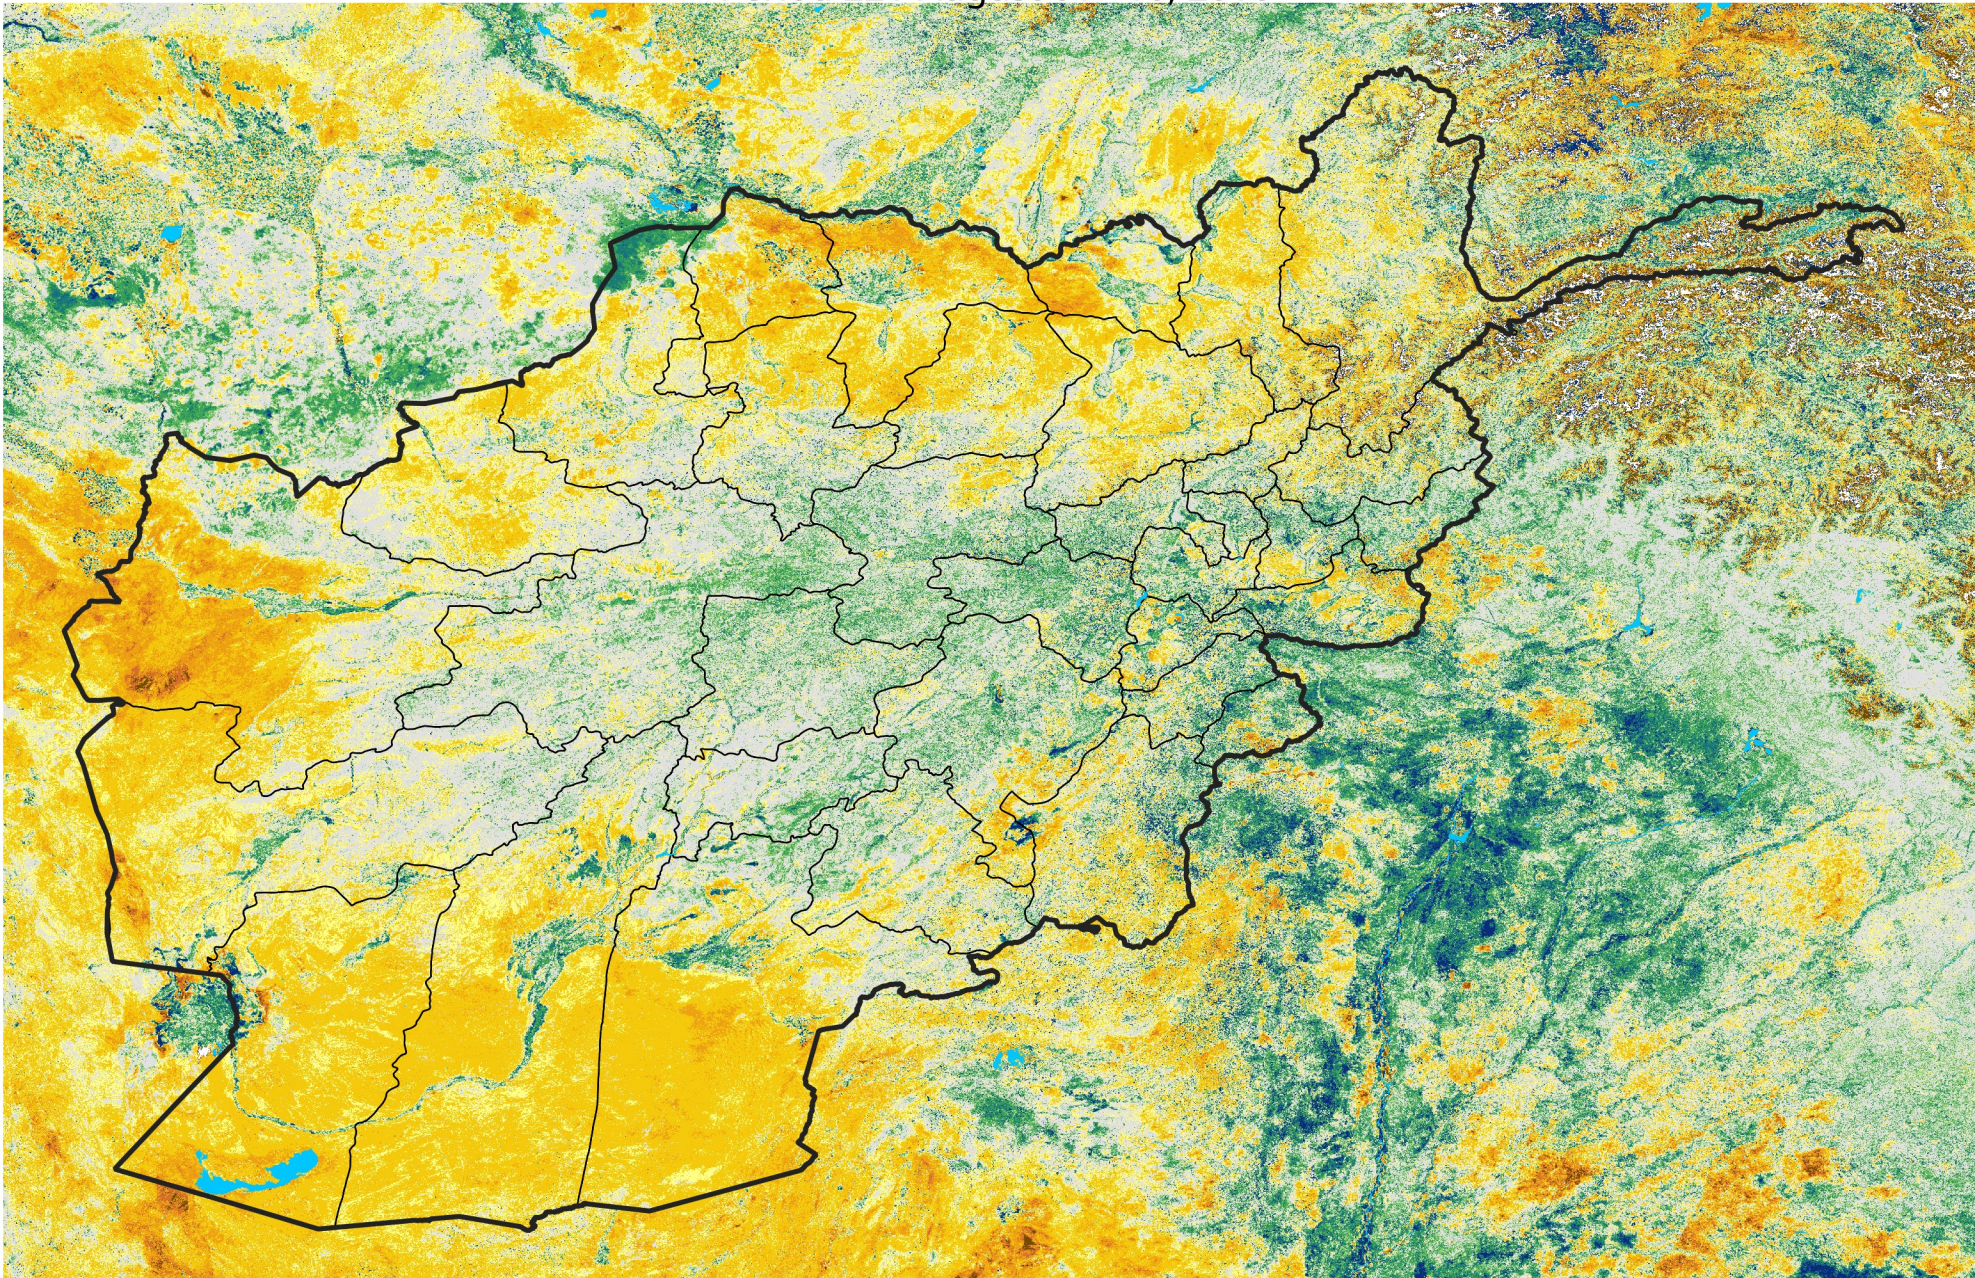

Afghanistan

Percent of Mean NDVI

2016 / mean (2003 - 2022)

Period 22 / August 01 - 10, 2016

Percent of Normal