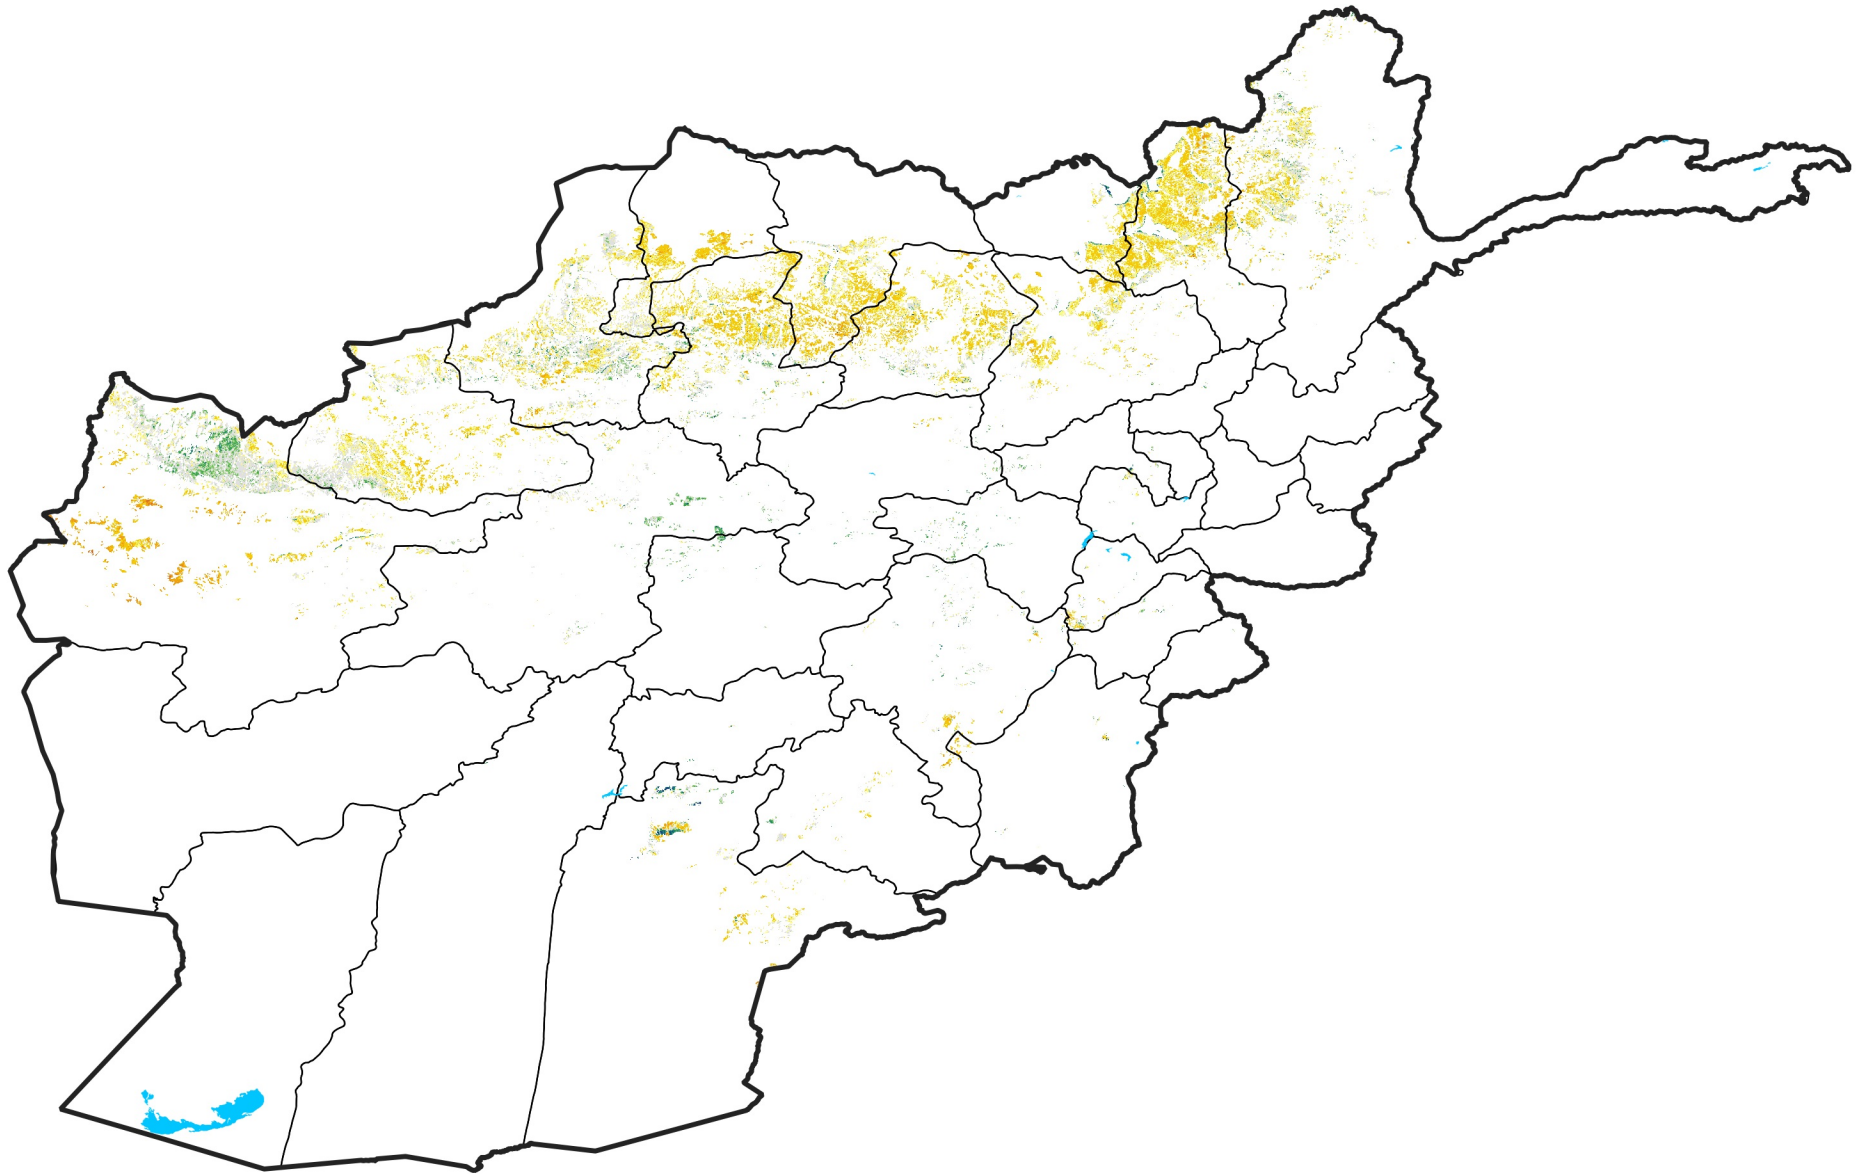

Afghanistan Rainfed Agricultural Areas

Percent of Mean NDVI

2016 / mean (2003 - 2022)

Period 22 / August 01 - 10, 2016

Percent of Normal