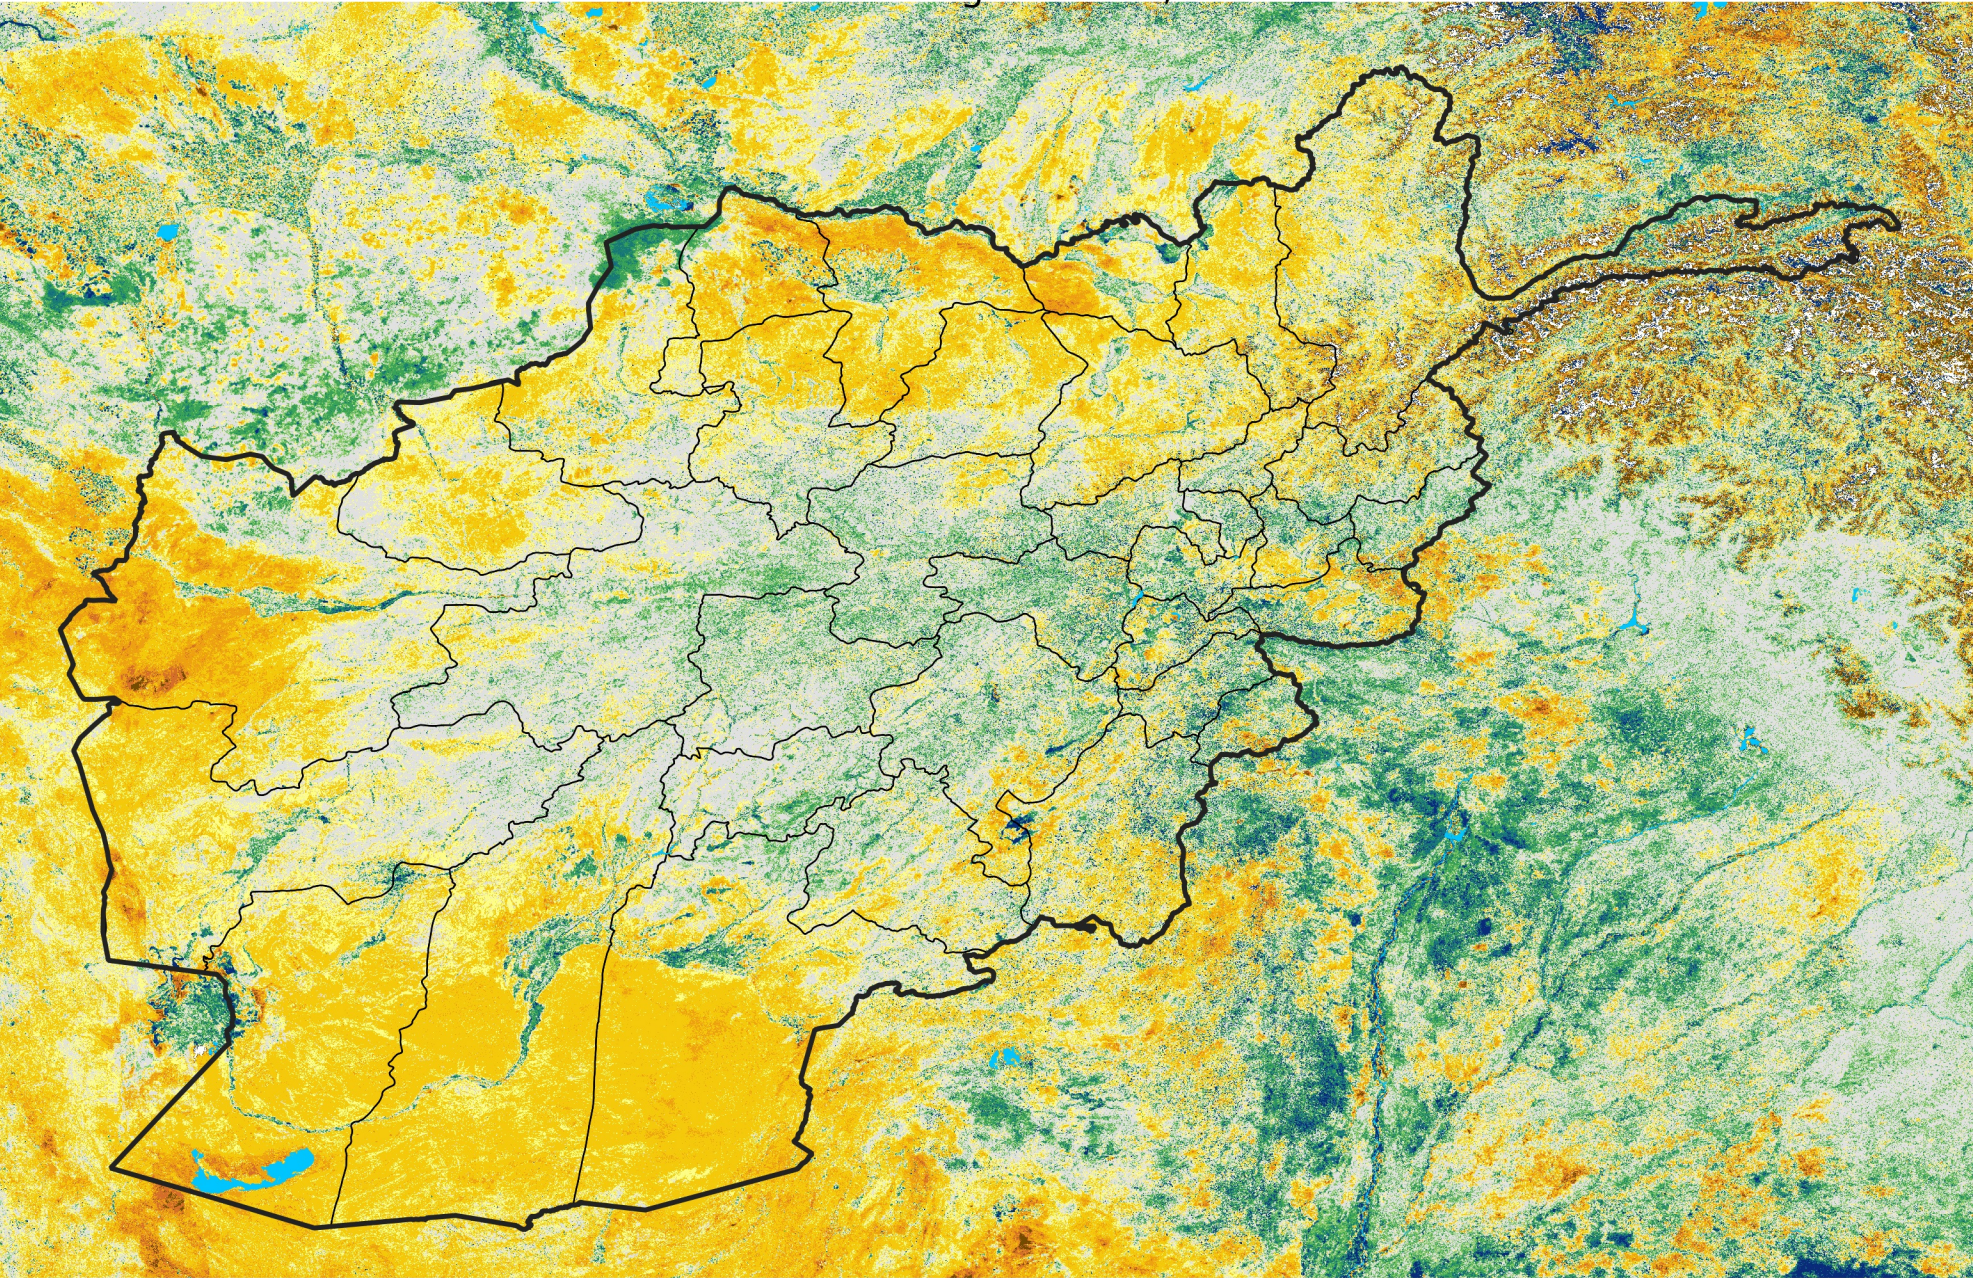

Afghanistan

Percent of Mean NDVI

2016 / mean (2003 - 2022)

Period 23 / August 11 - 20, 2016

Percent of Normal