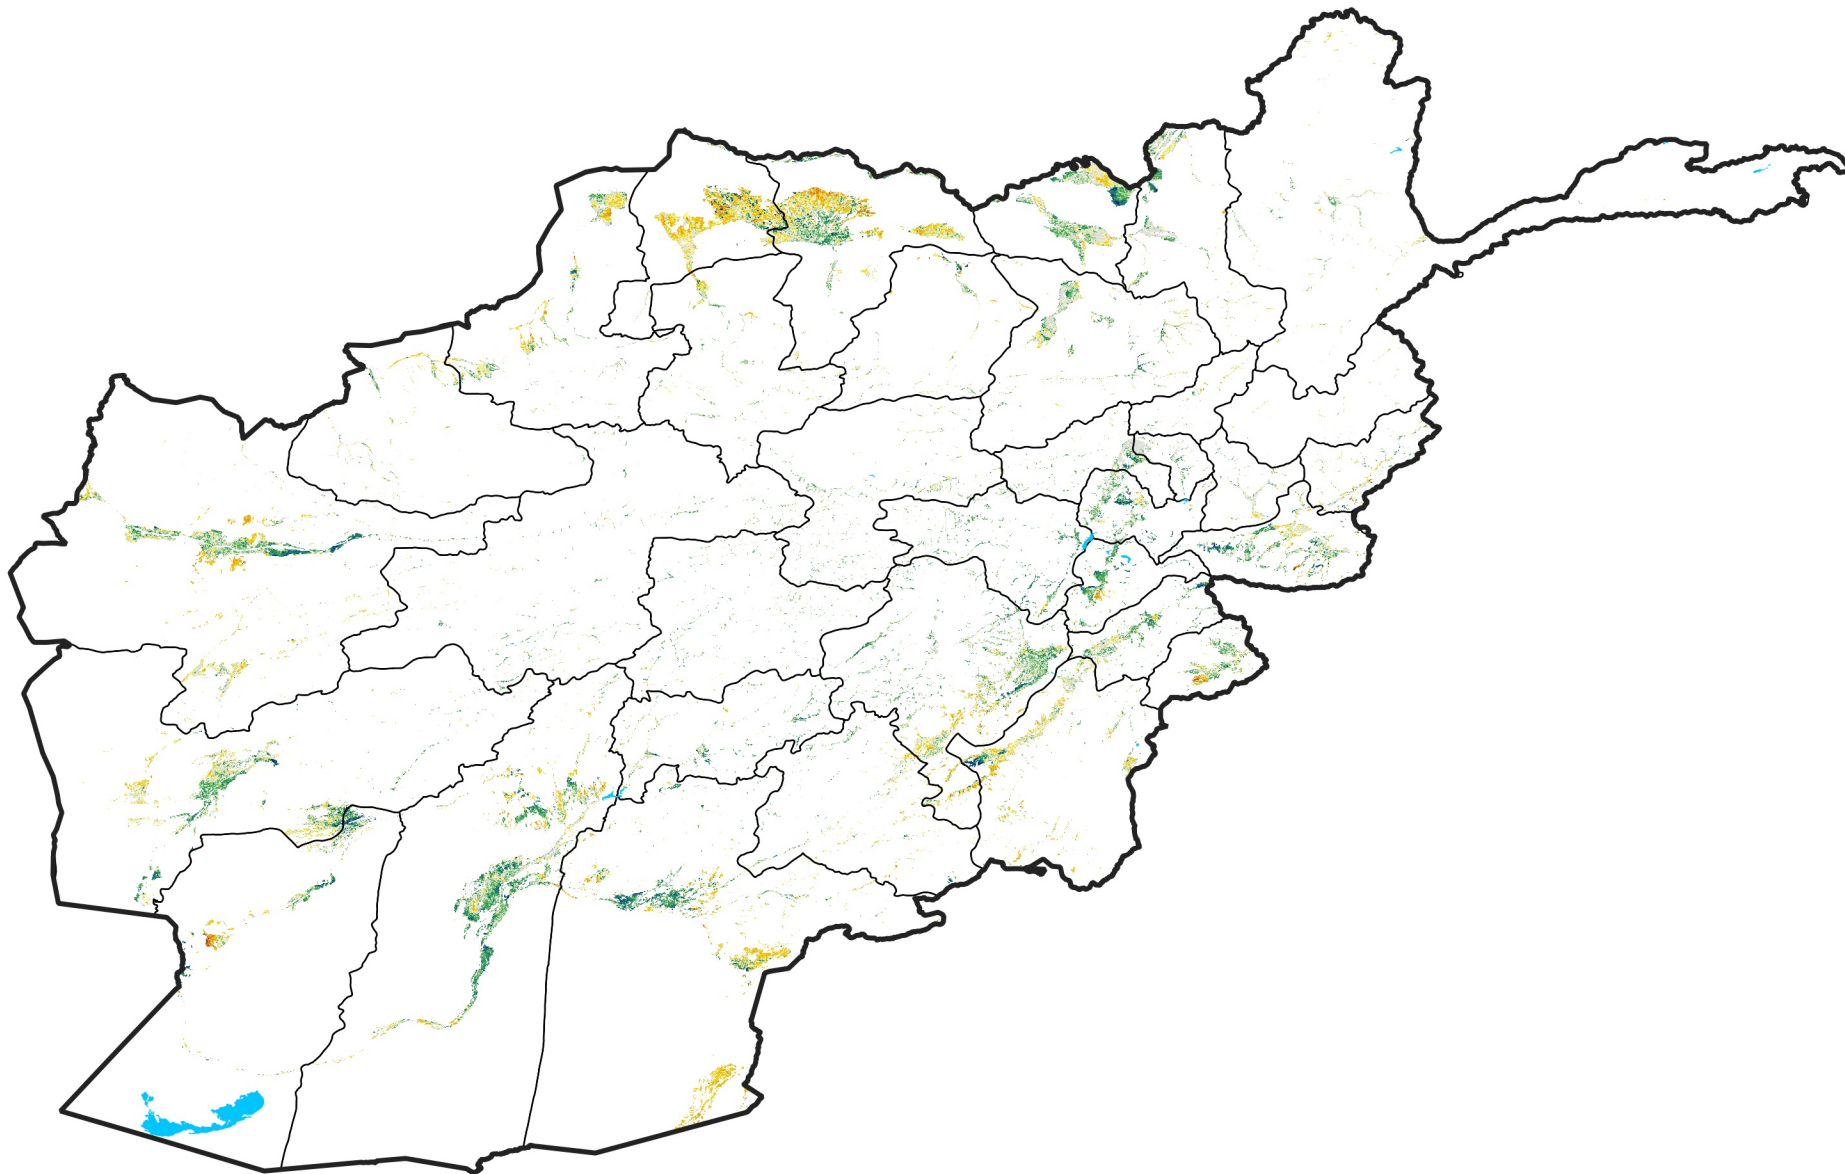

Afghanistan Irrigated Agricultural Areas

Percent of Mean NDVI

2016 / mean (2003 - 2022)

Period 23 / August 11 - 20, 2016

Percent of Normal