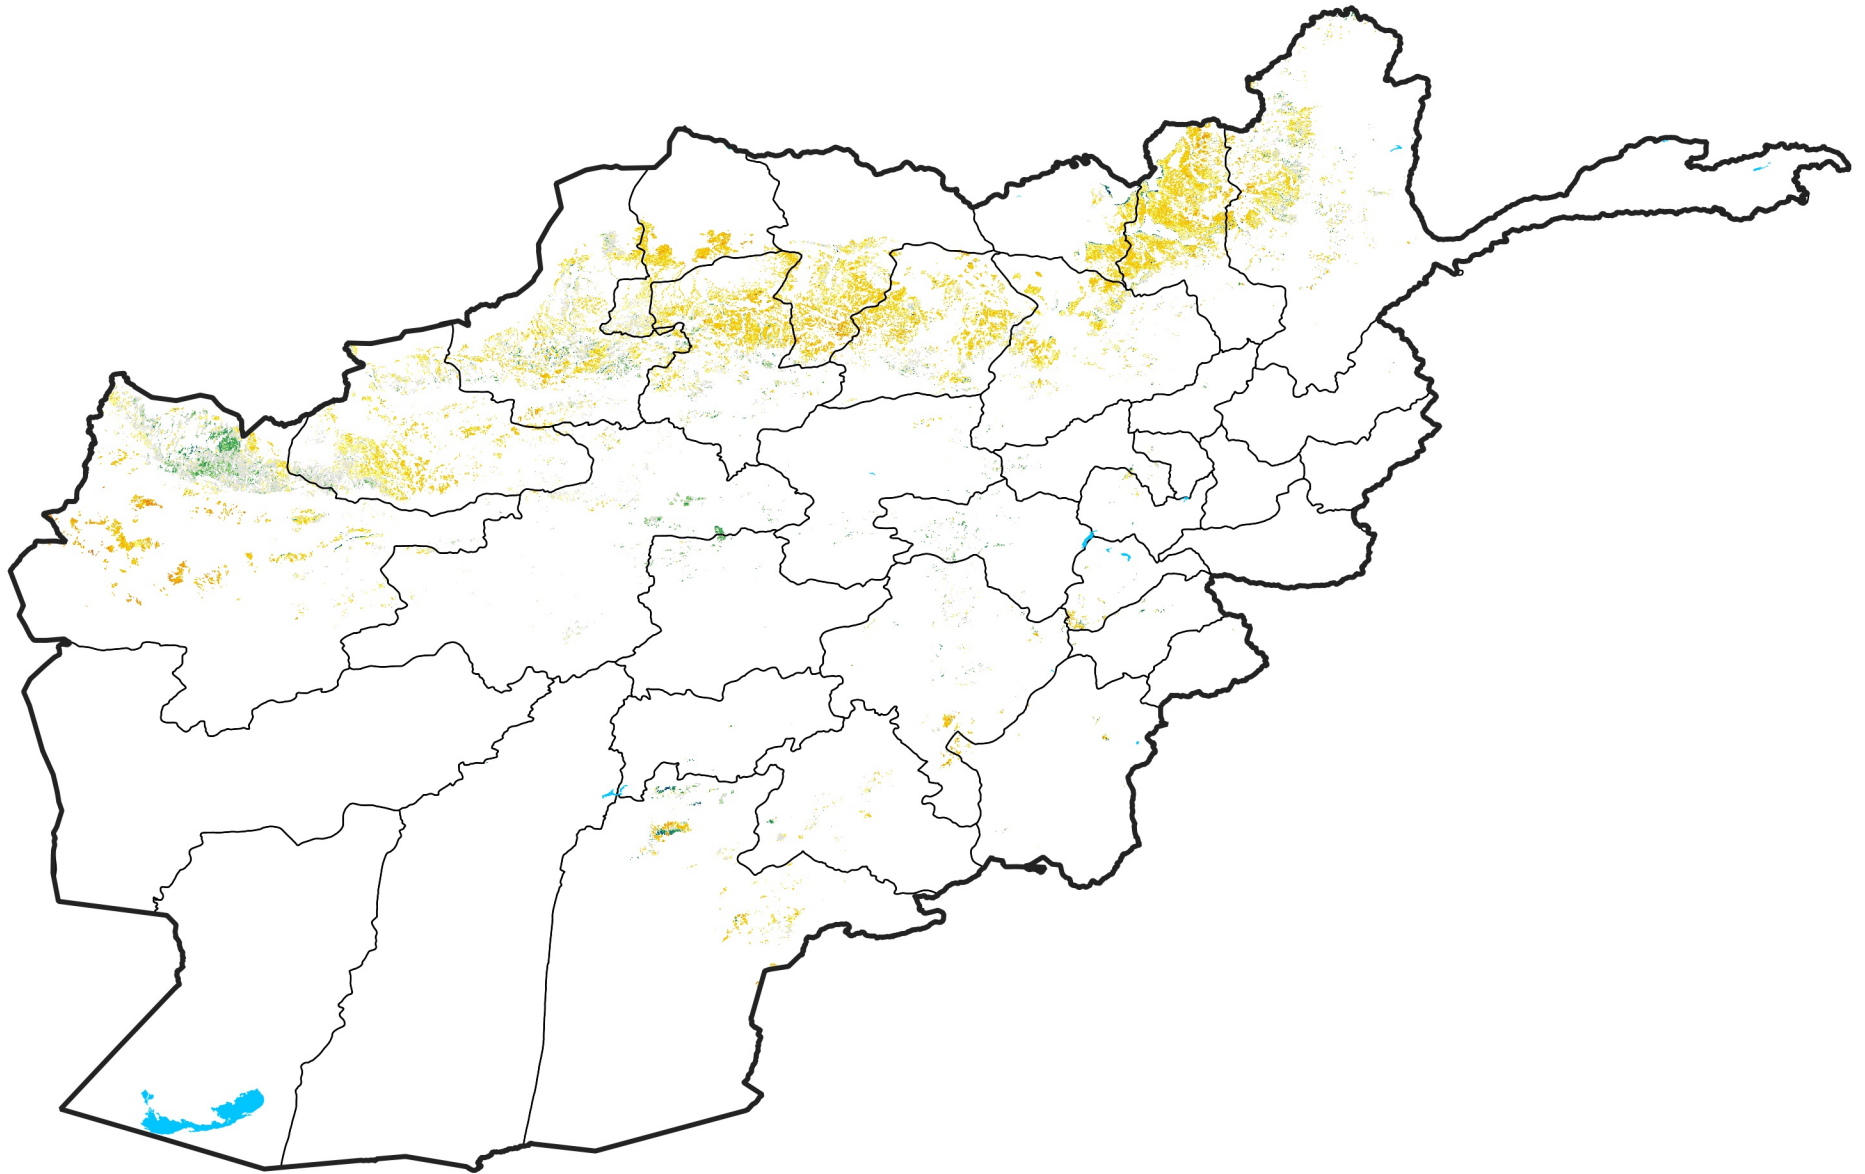

Afghanistan Rainfed Agricultural Areas

Percent of Mean NDVI

2016 / mean (2003 - 2022)

Period 23 / August 11 - 20, 2016

Percent of Normal