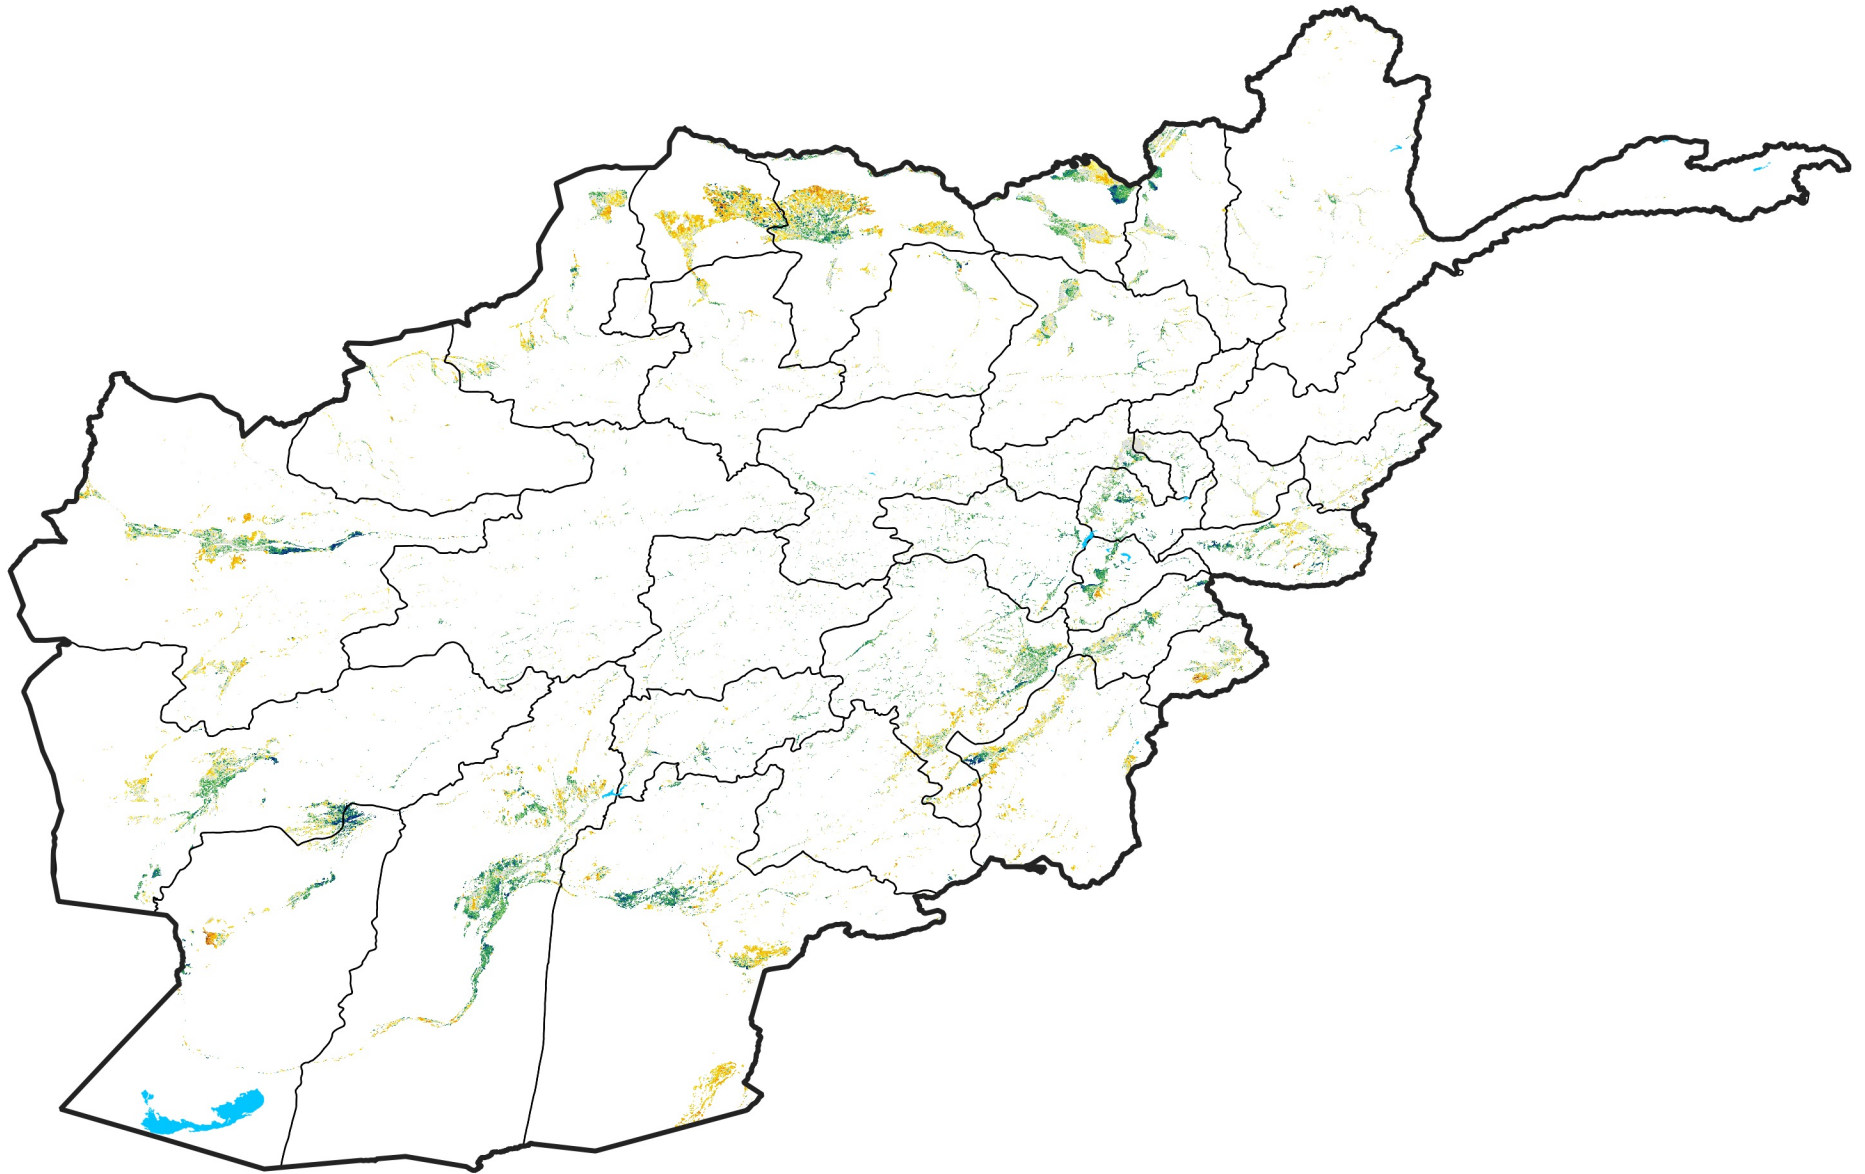

Afghanistan Irrigated Agricultural Areas

Percent of Mean NDVI

2016 / mean (2003 - 2022)

Period 24 / August 21 - 31, 2016

Percent of Normal