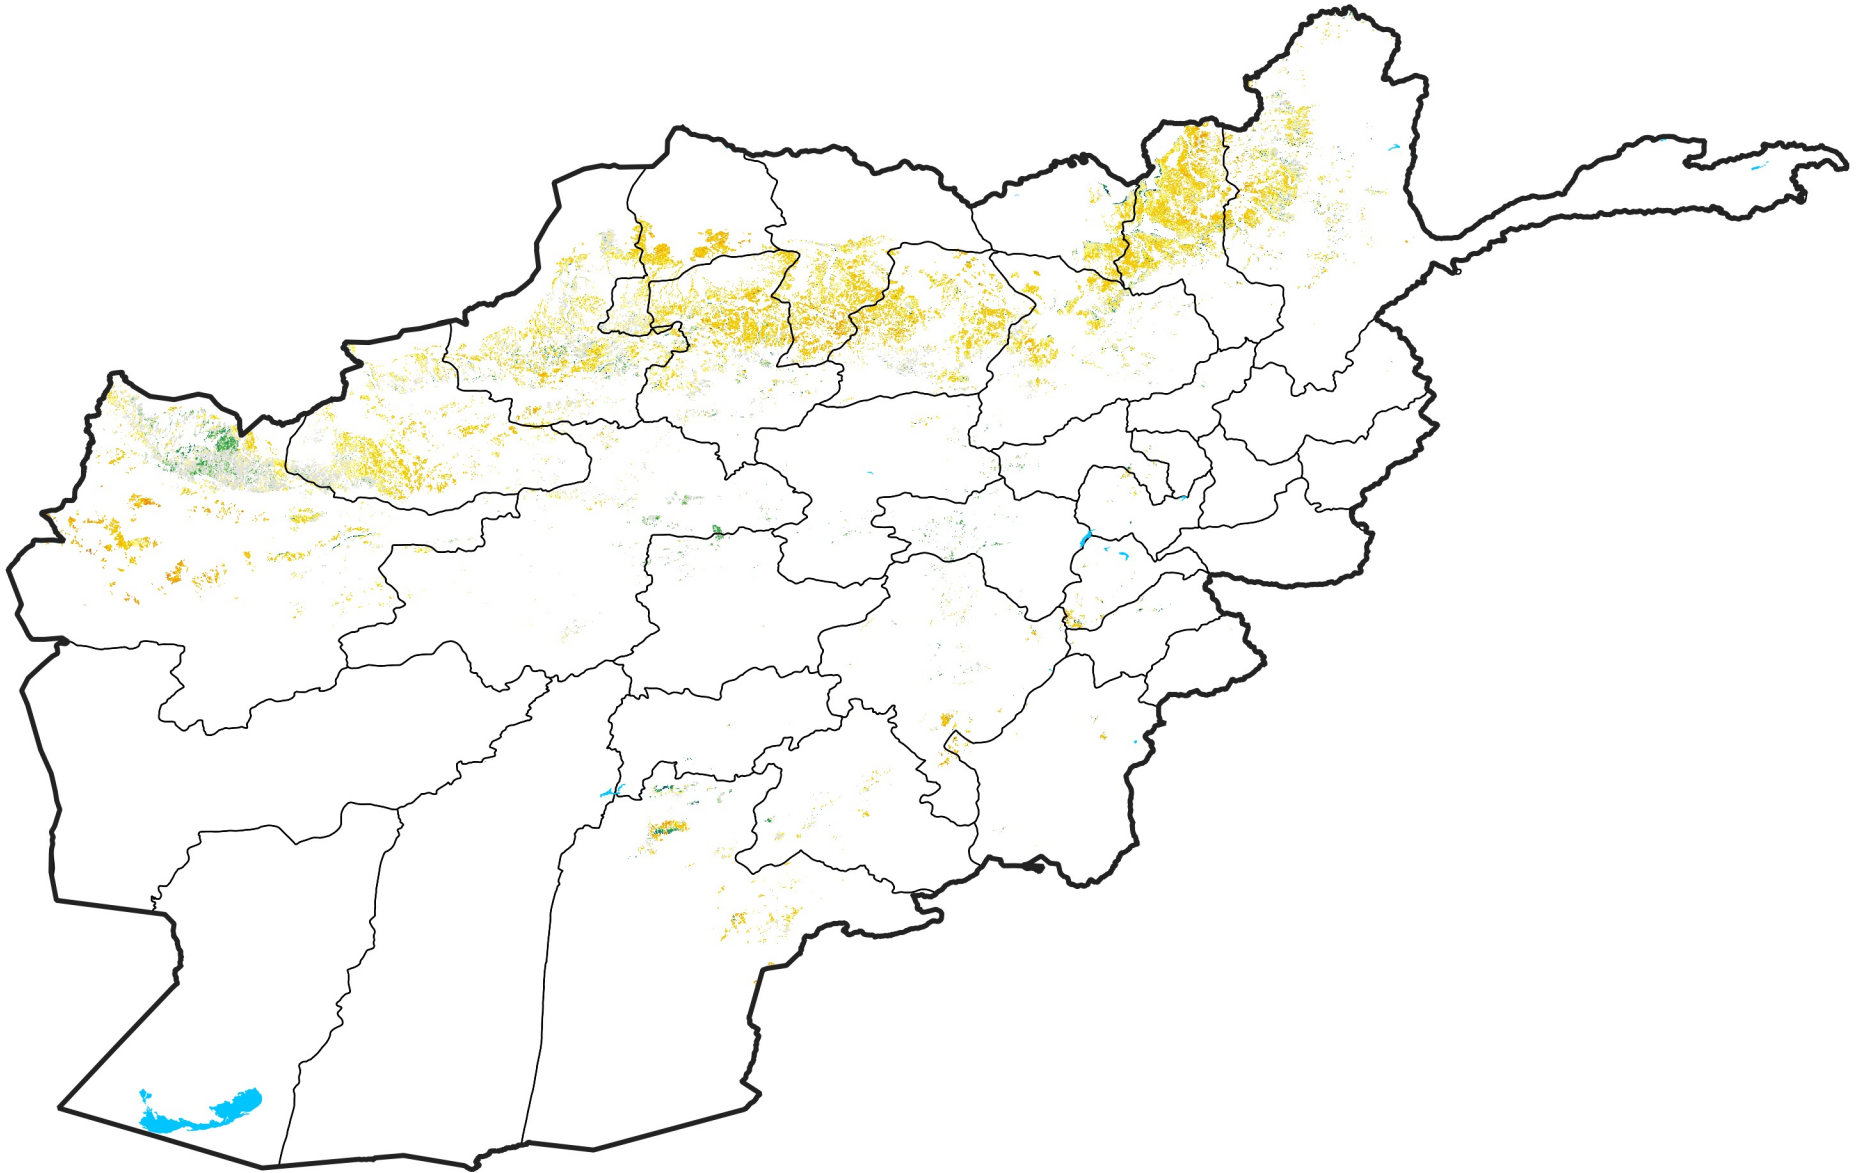

Afghanistan Rainfed Agricultural Areas

Percent of Mean NDVI

2016 / mean (2003 - 2022)

Period 24 / August 21 - 31, 2016

Percent of Normal