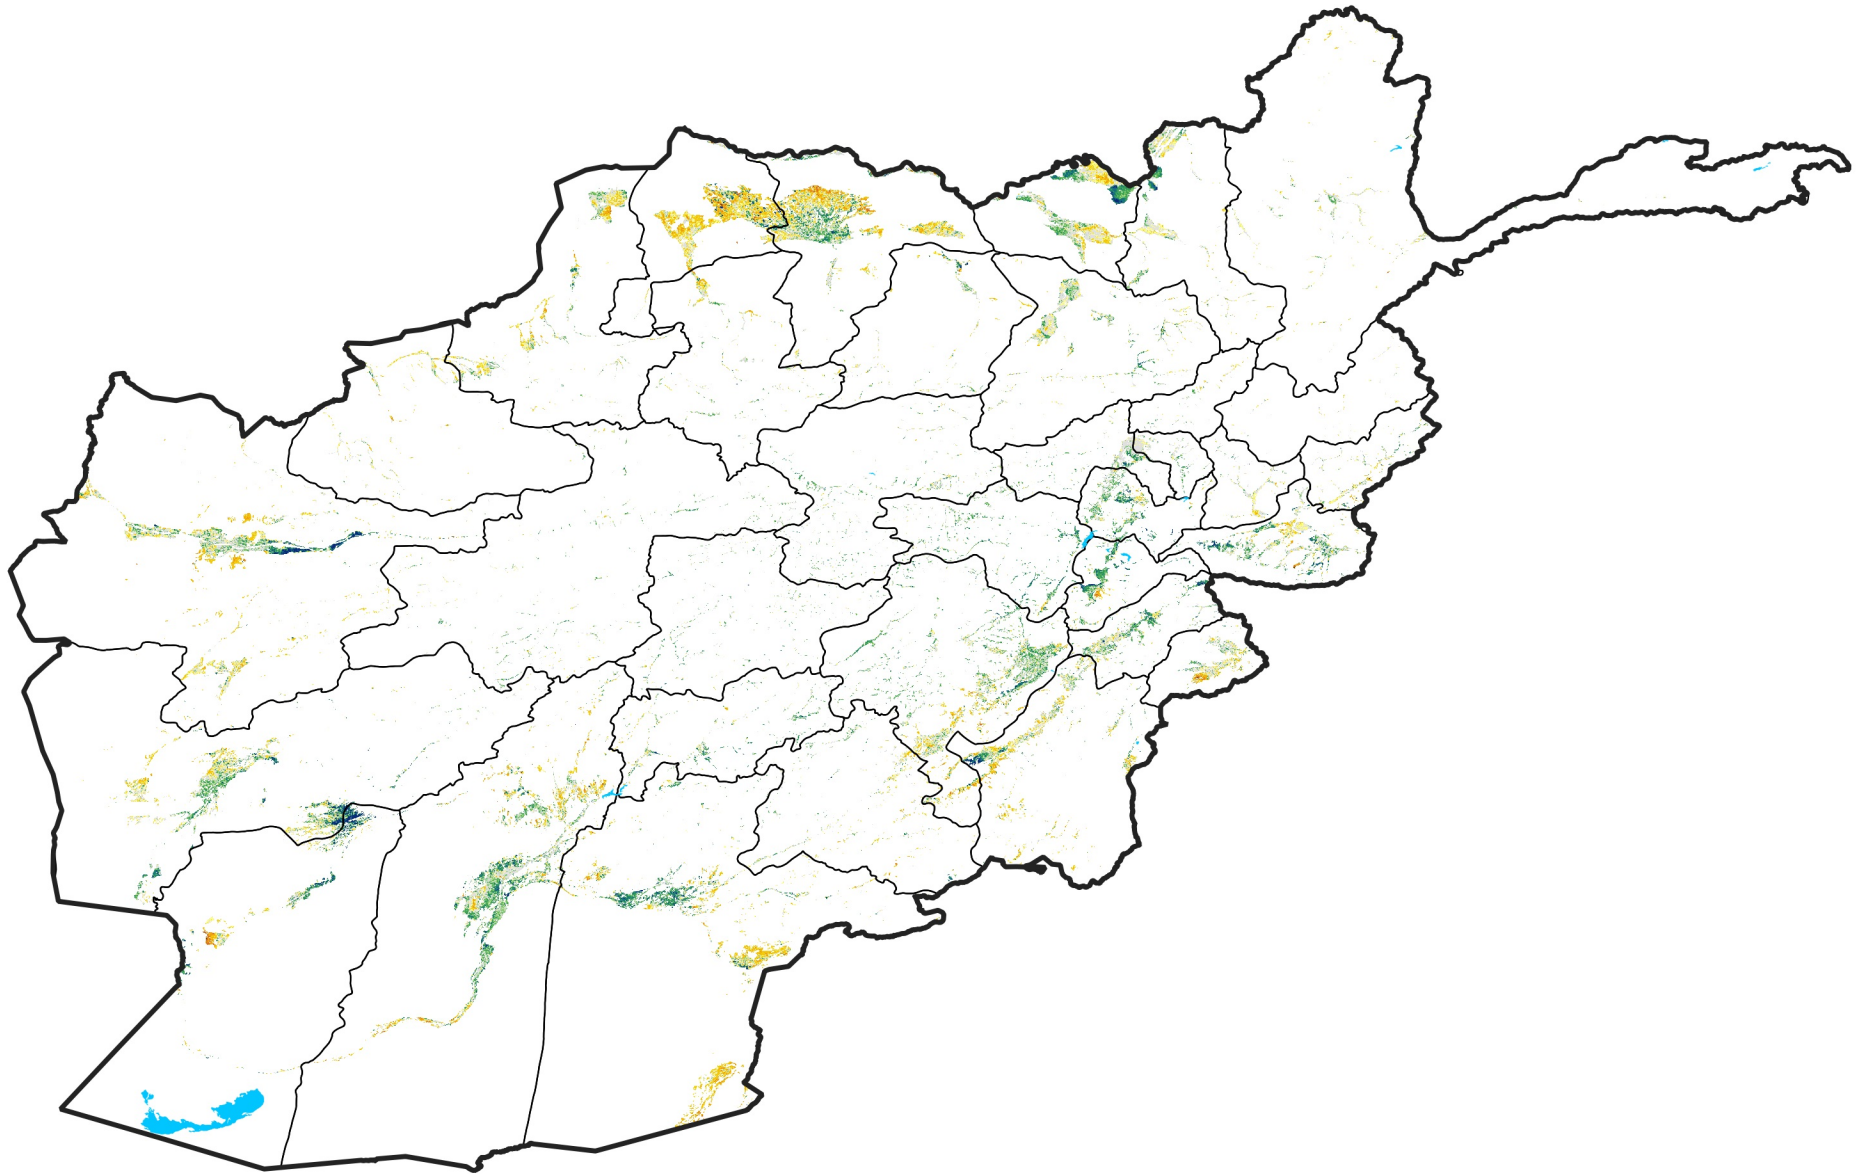

Afghanistan Irrigated Agricultural Areas

Percent of Mean NDVI

2016 / mean (2003 - 2022)

Period 25 / September 01 - 10, 2016

Percent of Normal