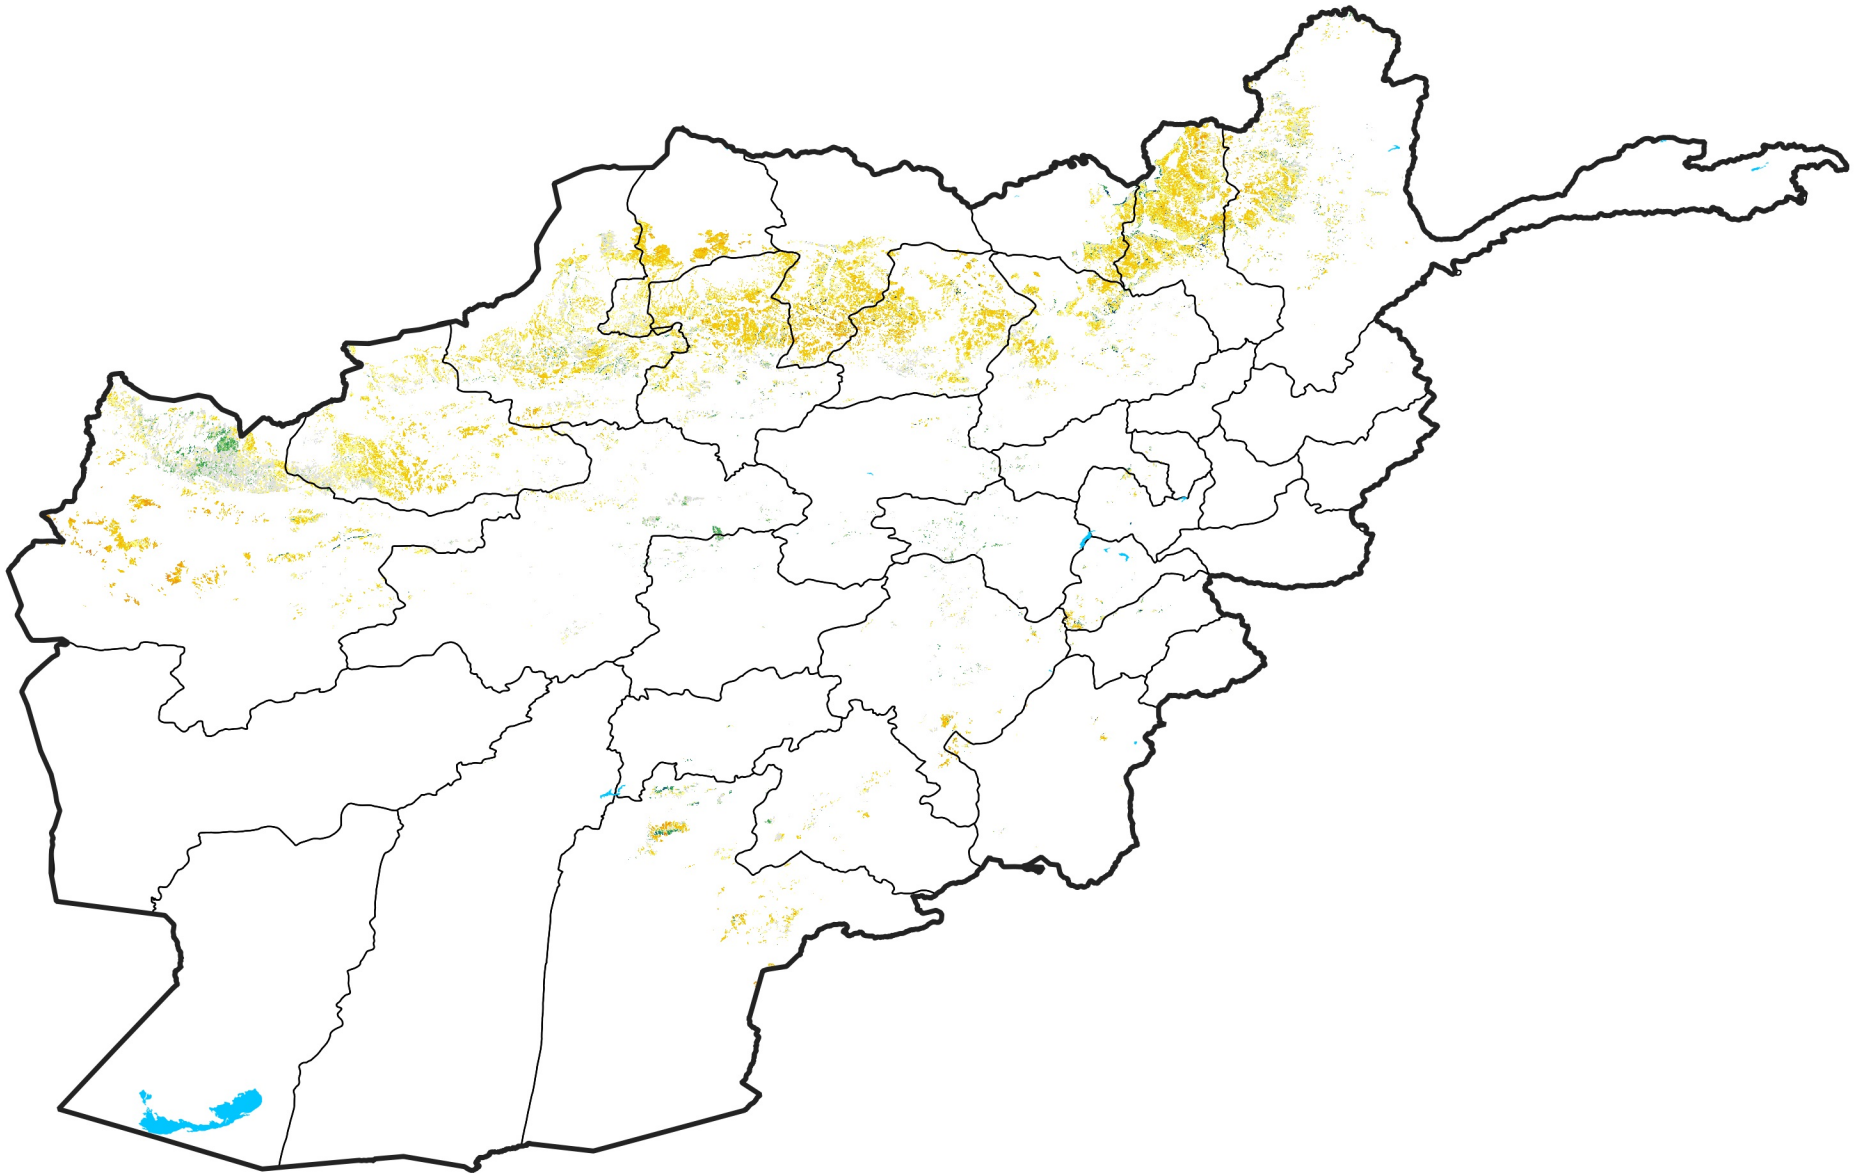

Afghanistan Rainfed Agricultural Areas

Percent of Mean NDVI

2016 / mean (2003 - 2022)

Period 25 / September 01 - 10, 2016

Percent of Normal