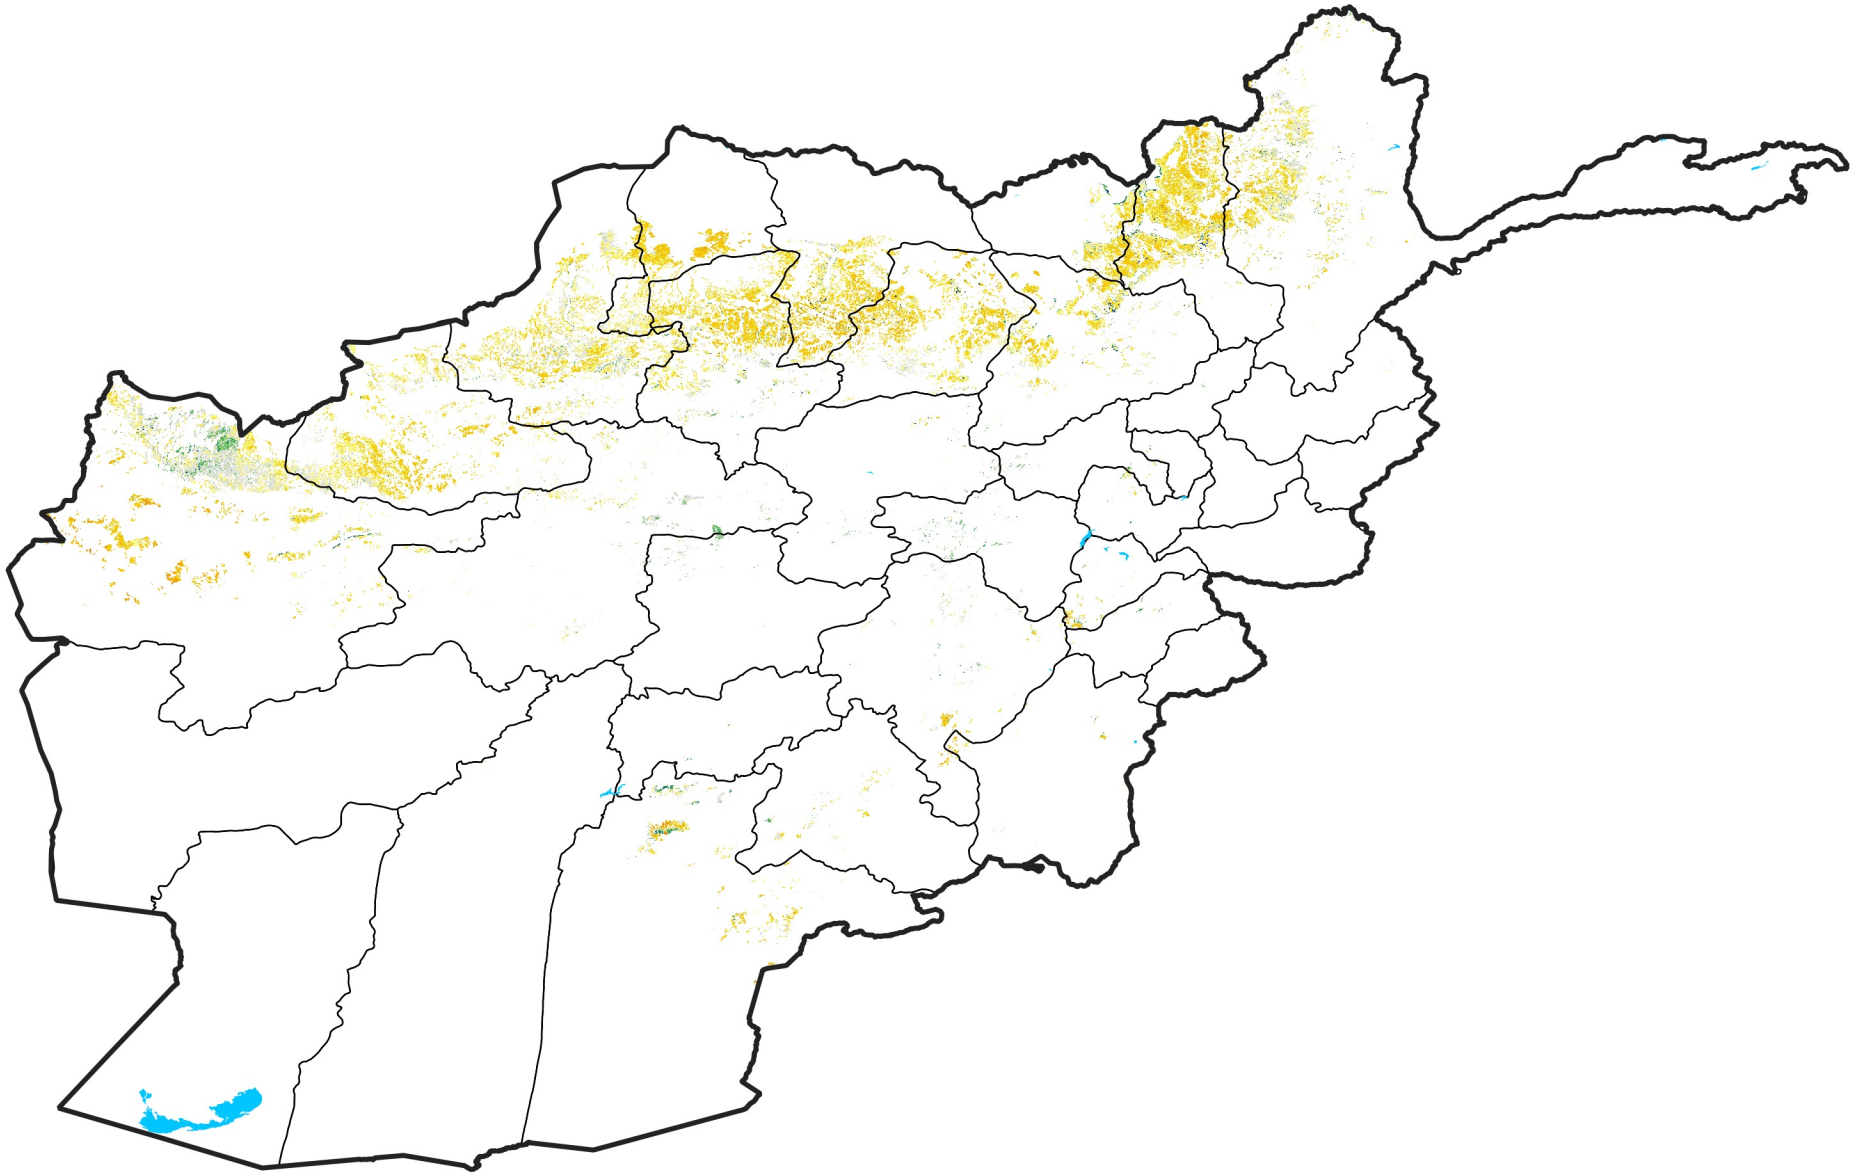

Afghanistan Rainfed Agricultural Areas

Percent of Mean NDVI

2016 / mean (2003 - 2022)

Period 26 / September 11 - 20, 2016

Percent of Normal