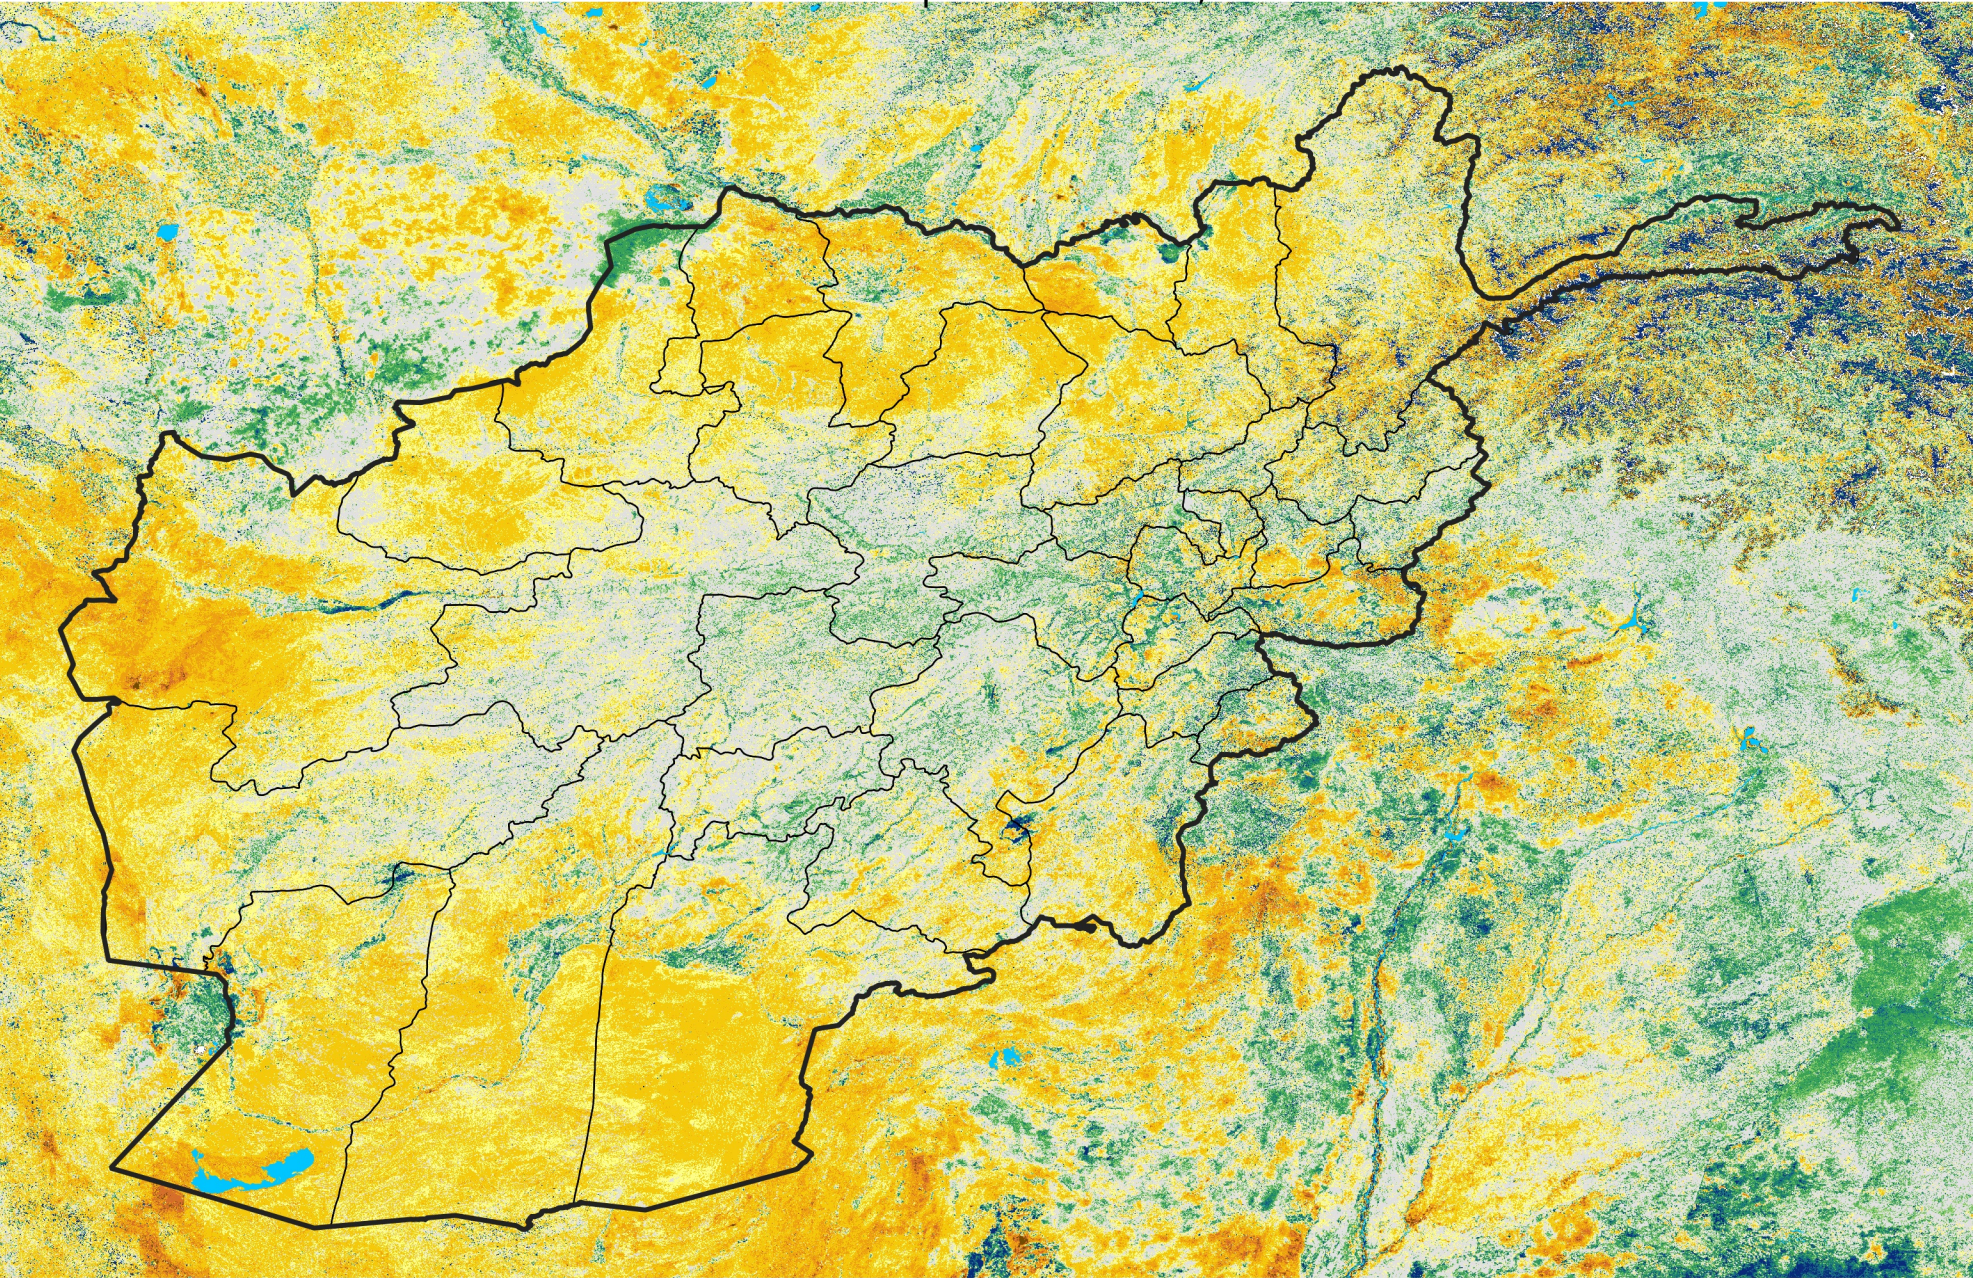

Afghanistan

Percent of Mean NDVI

2016 / mean (2003 - 2022)

Period 27 / September 21 - 30, 2016

Percent of Normal