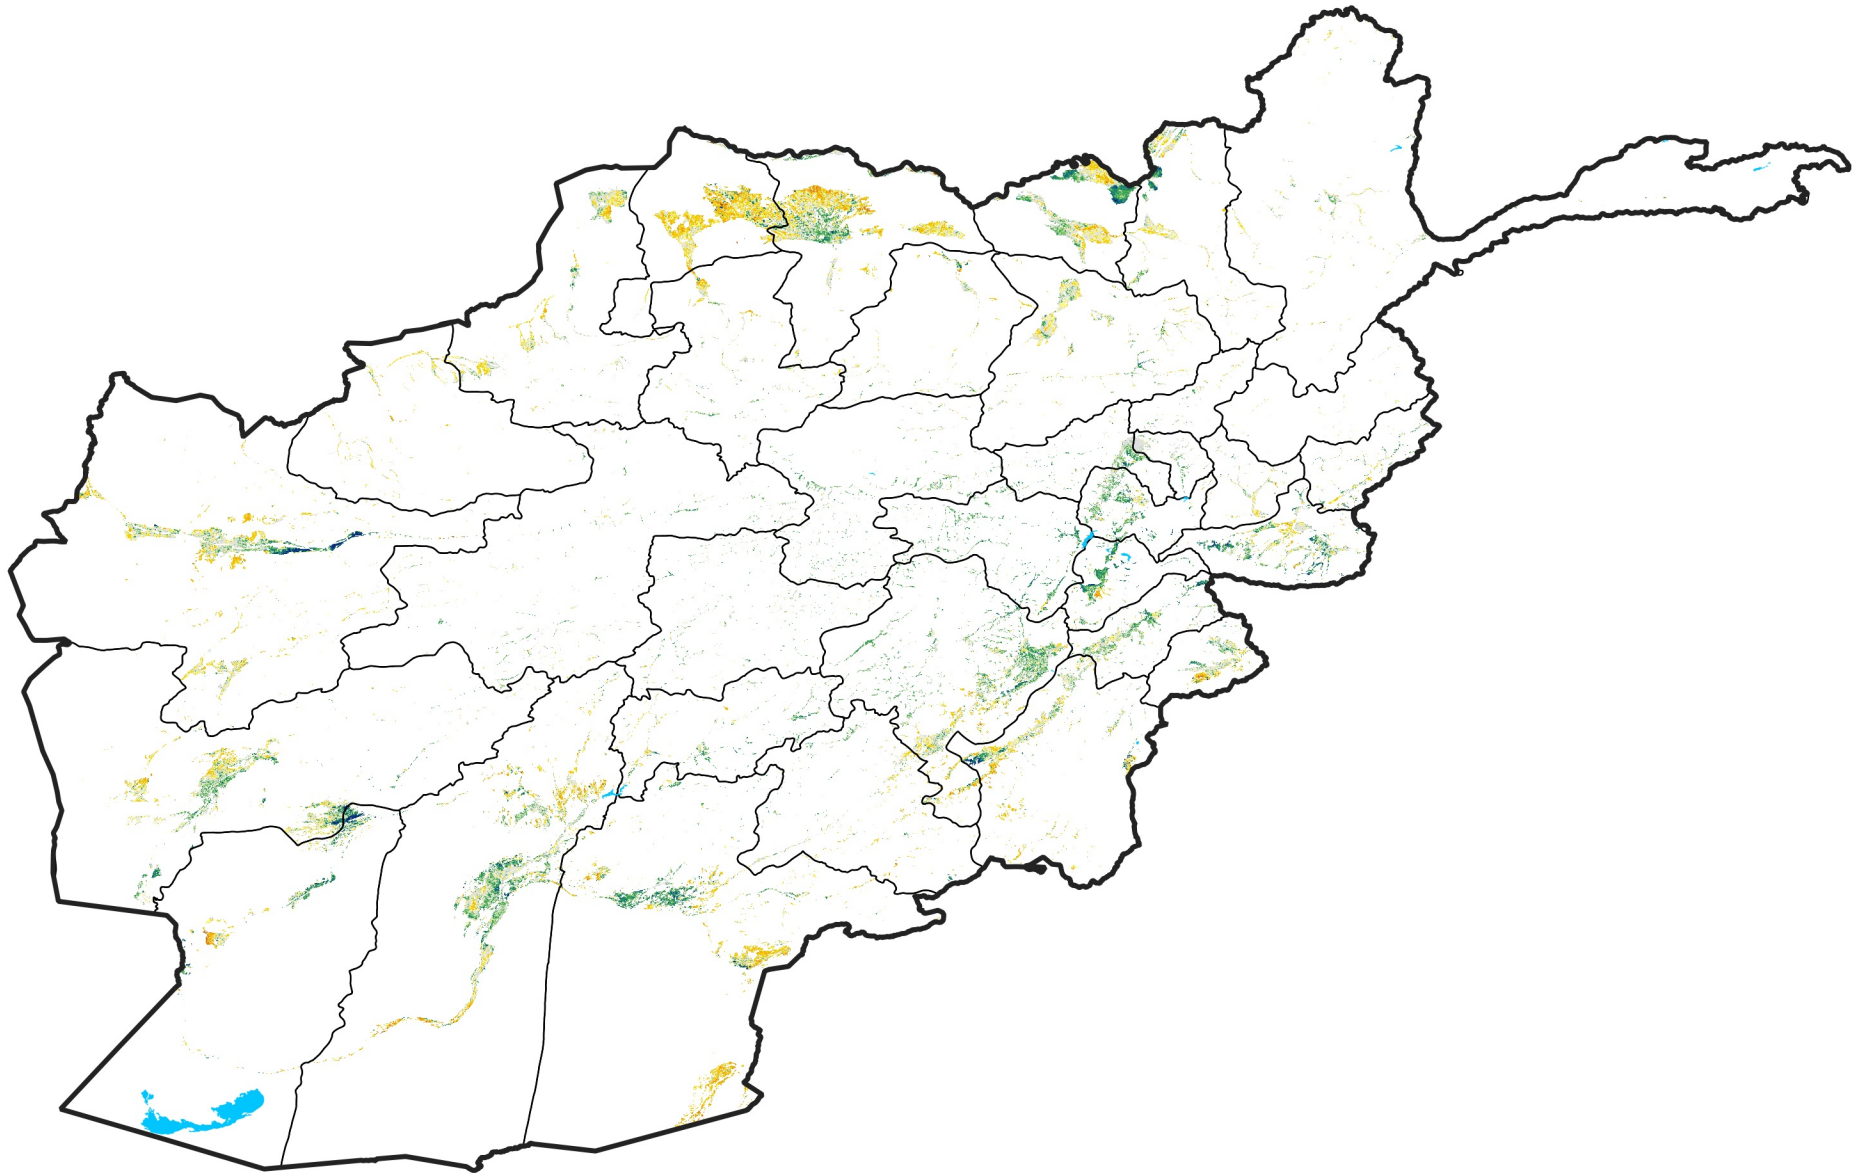

Afghanistan Irrigated Agricultural Areas

Percent of Mean NDVI

2016 / mean (2003 - 2022)

Period 27 / September 21 - 30, 2016

Percent of Normal