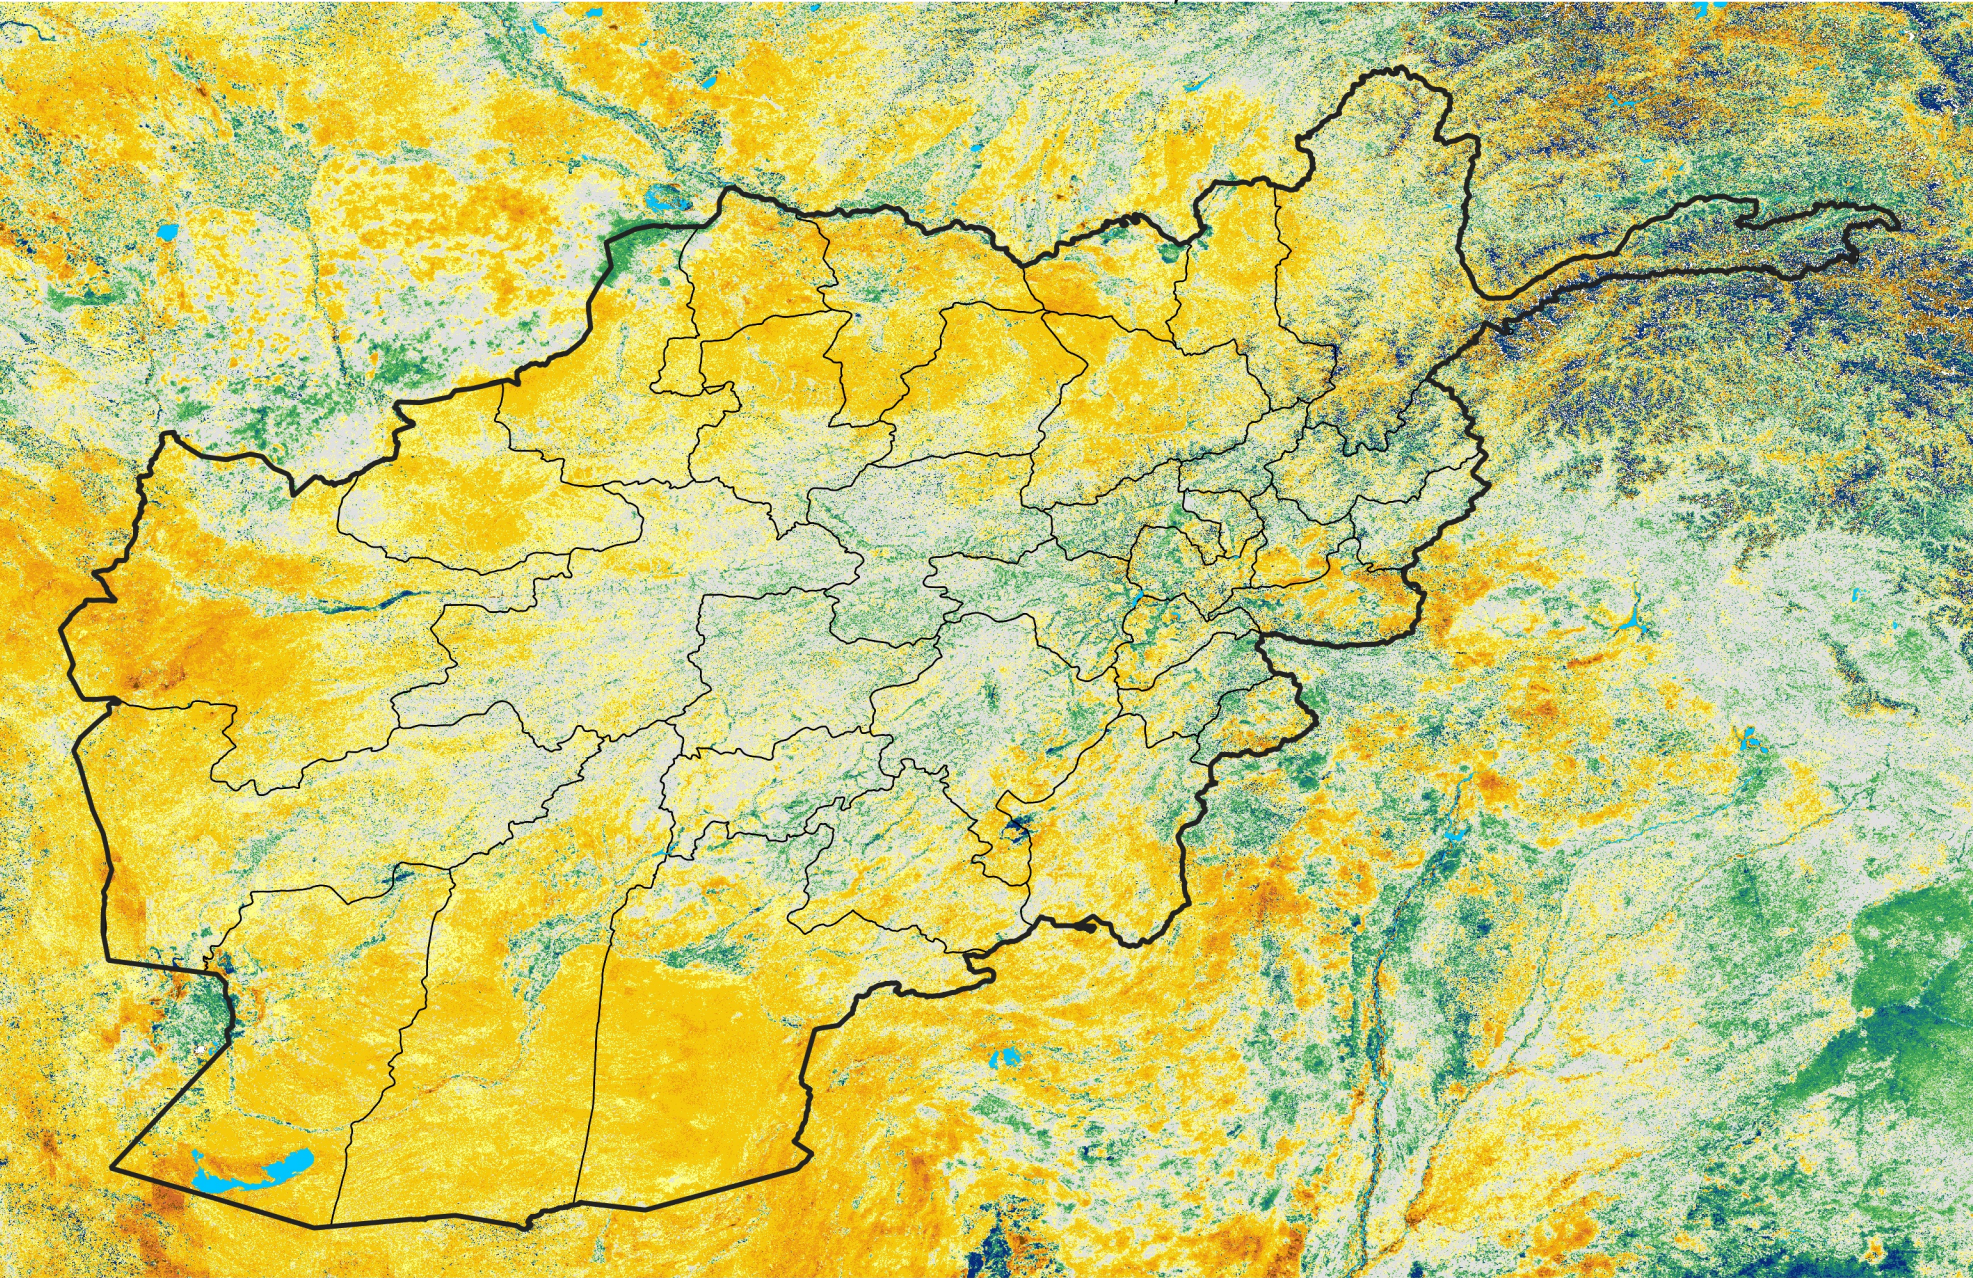

Afghanistan

Percent of Mean NDVI

2016 / mean (2003 - 2022)

Period 28 / October 01 - 10, 2016

Percent of Normal