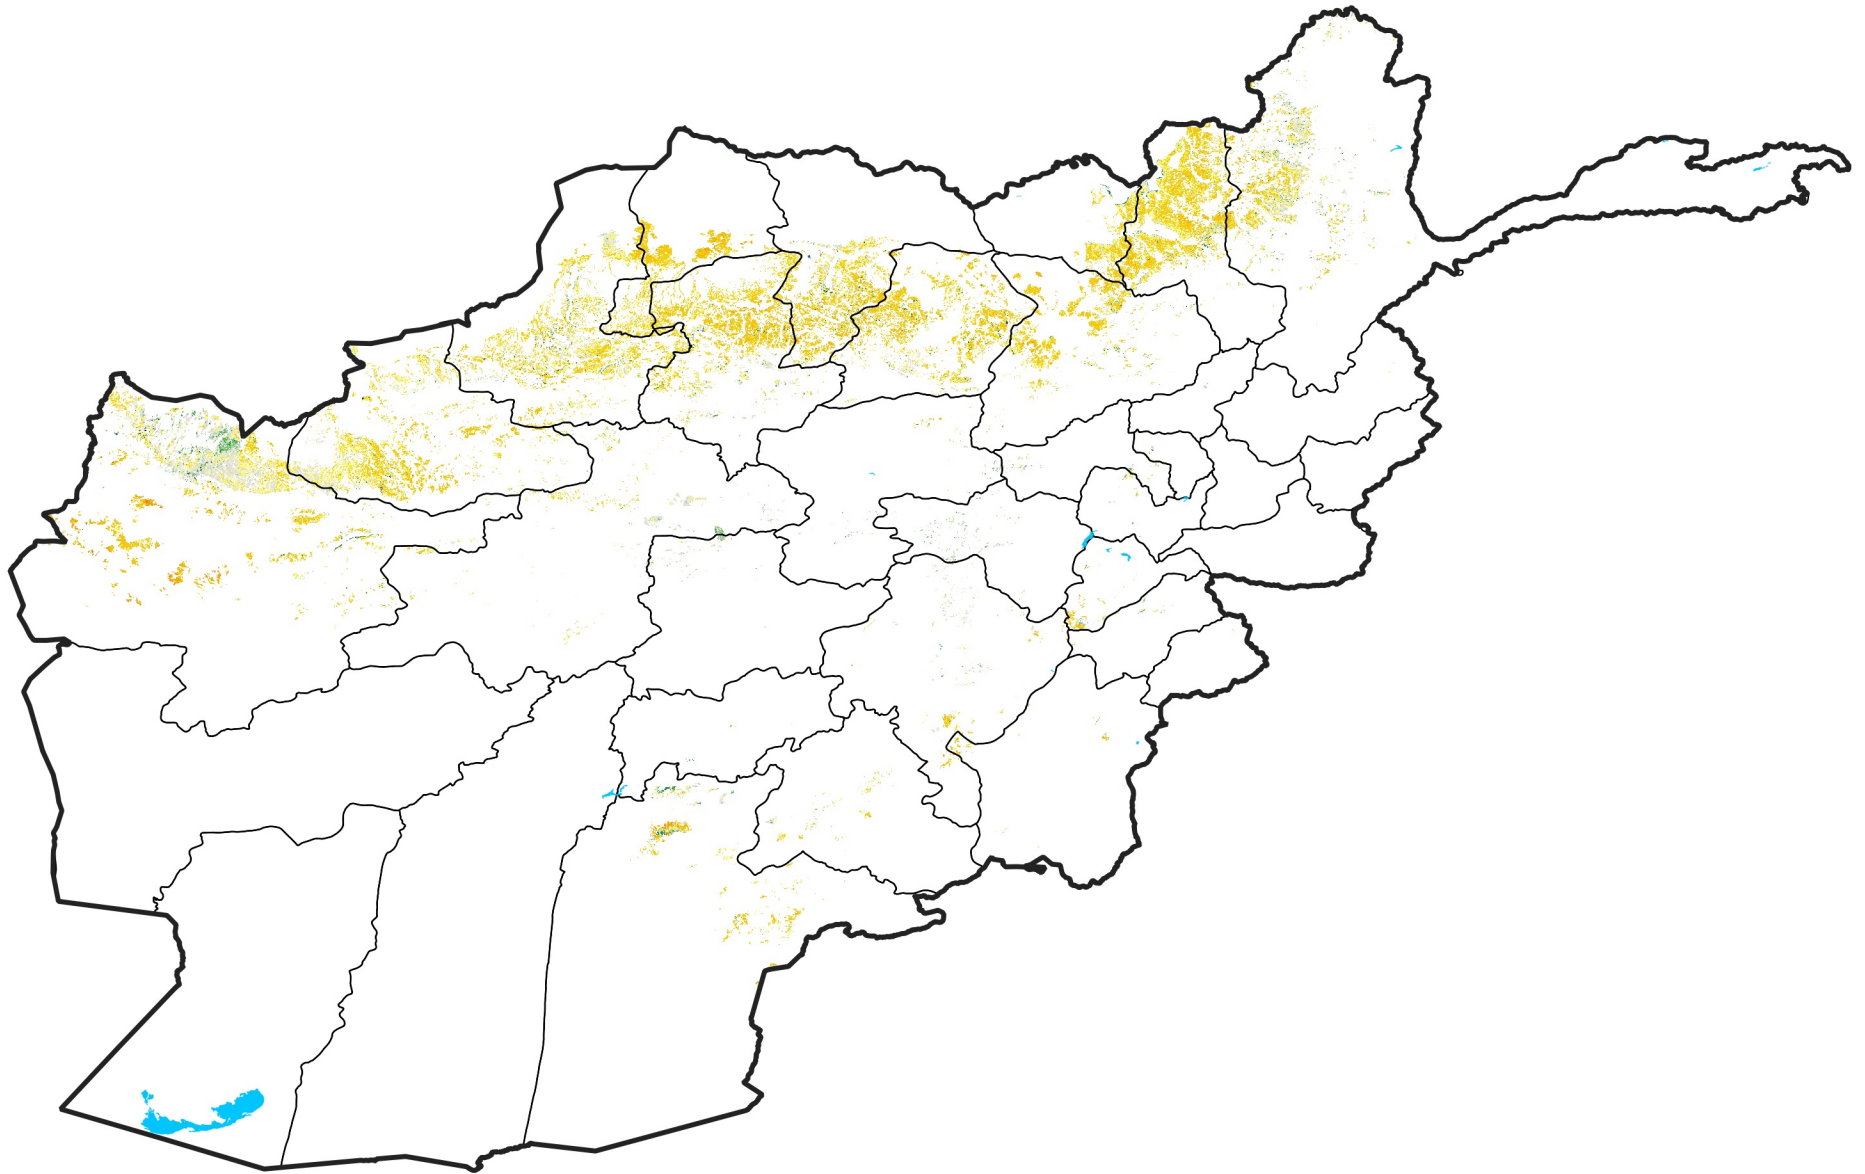

Afghanistan Rainfed Agricultural Areas

Percent of Mean NDVI

2016 / mean (2003 - 2022)

Period 28 / October 01 - 10, 2016

Percent of Normal