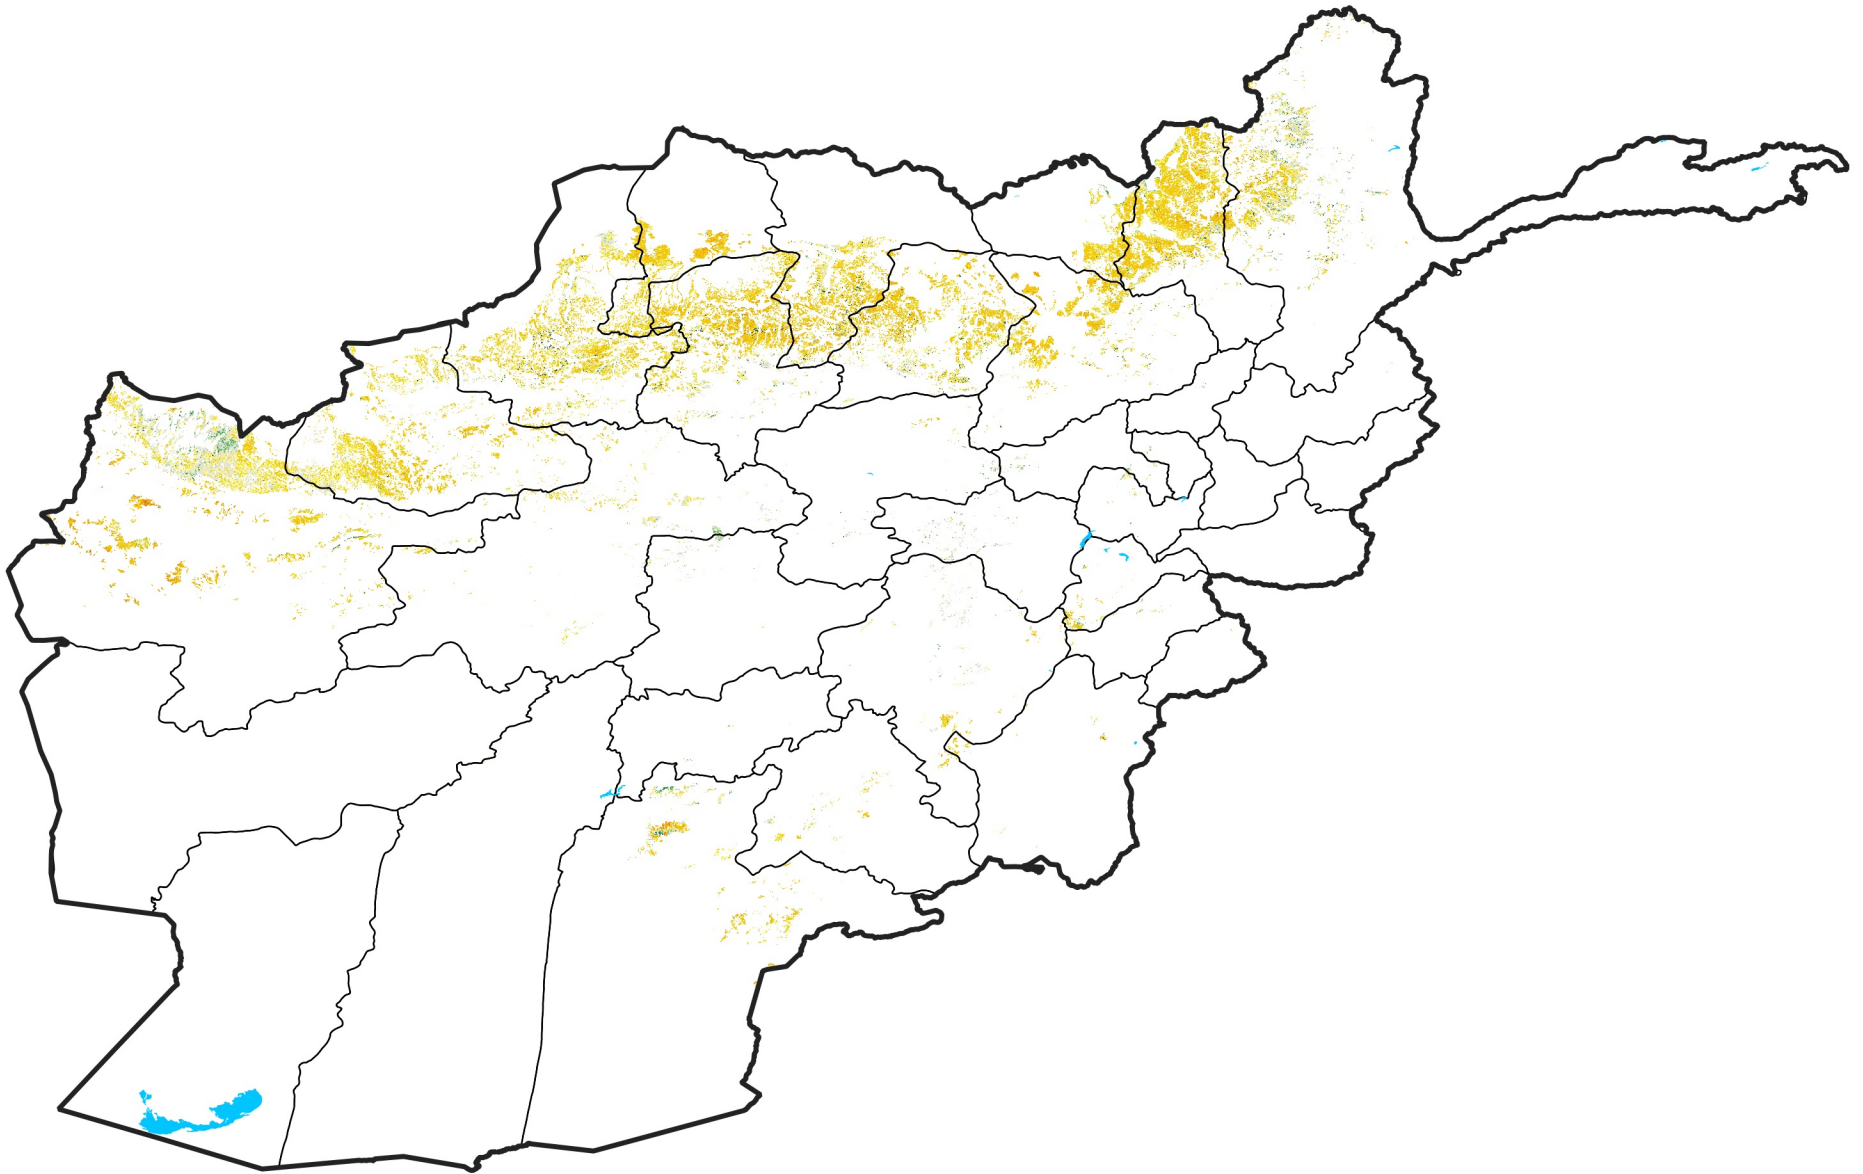

Afghanistan Rainfed Agricultural Areas

Percent of Mean NDVI

2016 / mean (2003 - 2022)

Period 29 / October 11 - 20, 2016

Percent of Normal