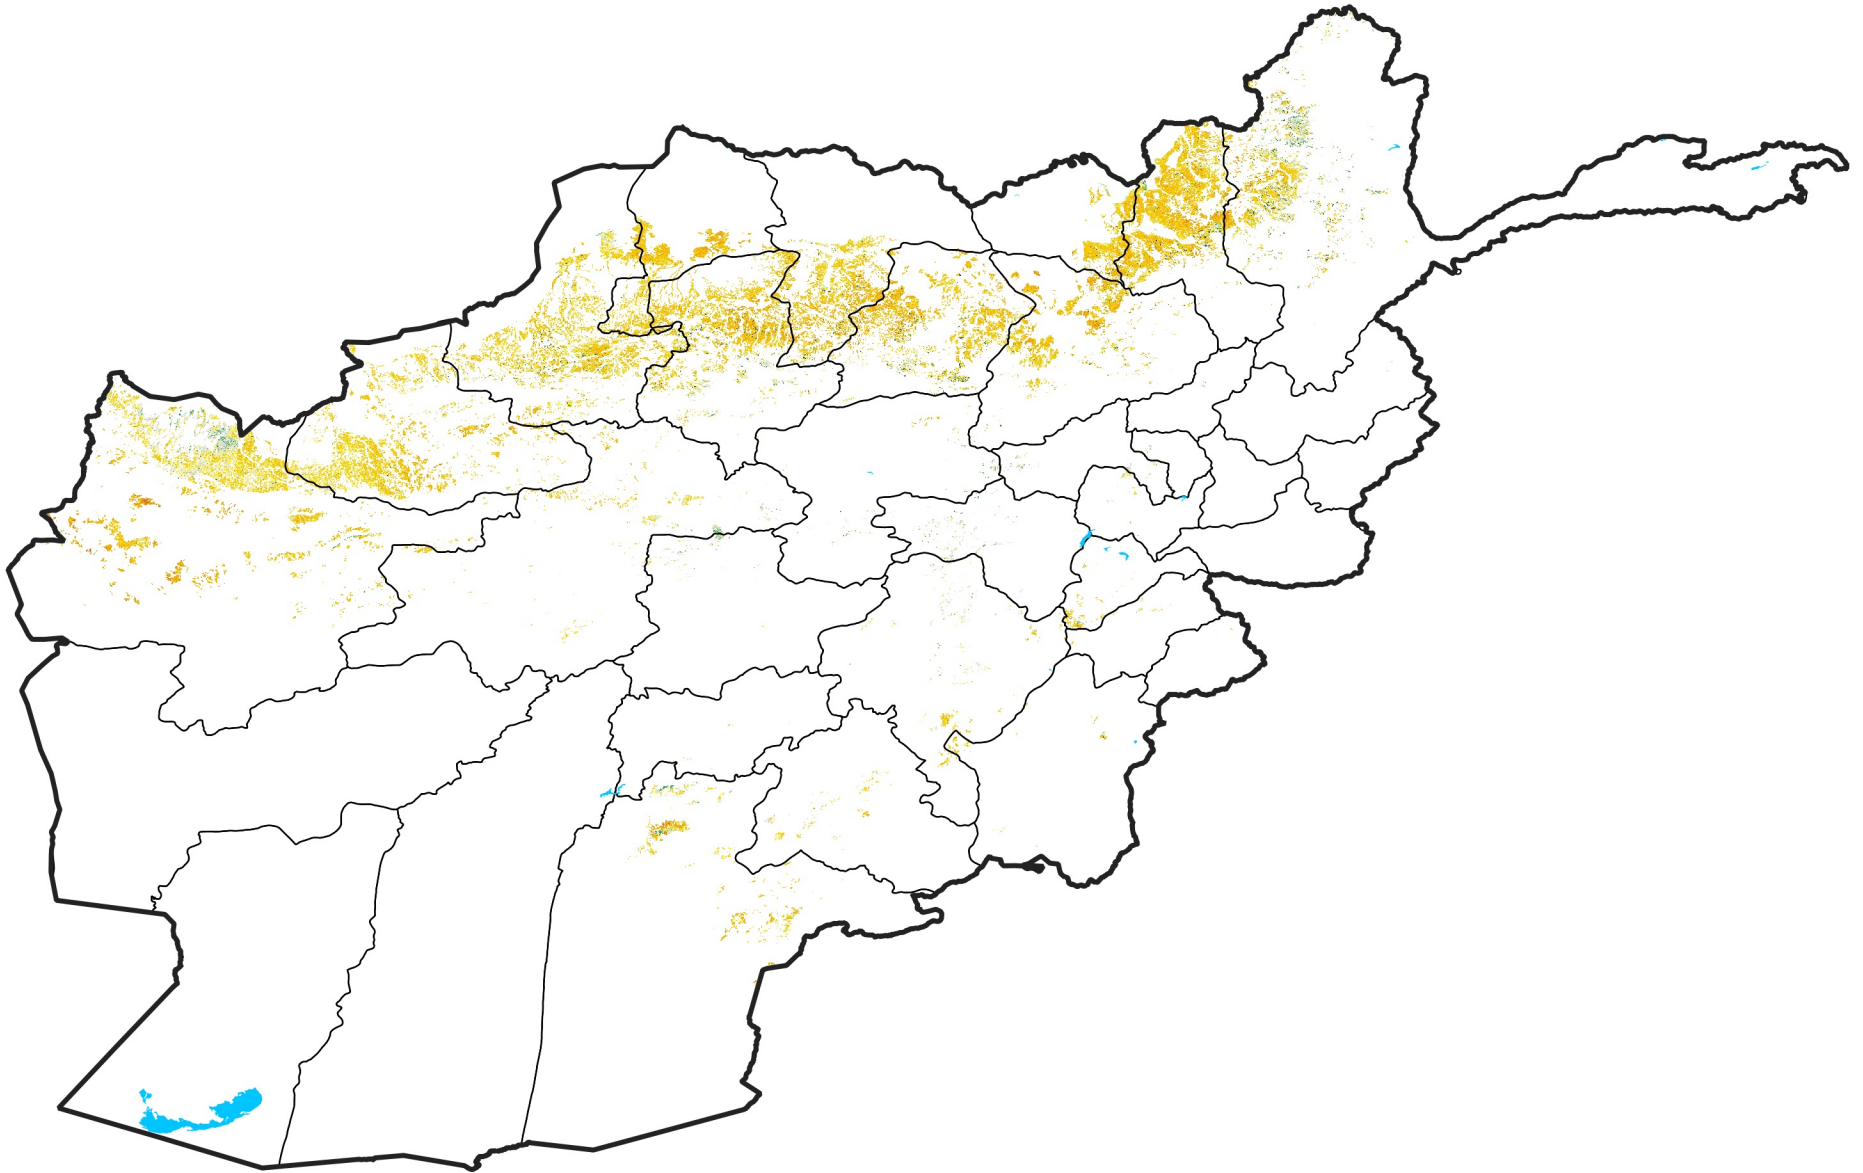

Afghanistan Rainfed Agricultural Areas

Percent of Mean NDVI

2016 / mean (2003 - 2022)

Period 30 / October 21 - 31, 2016

Percent of Normal