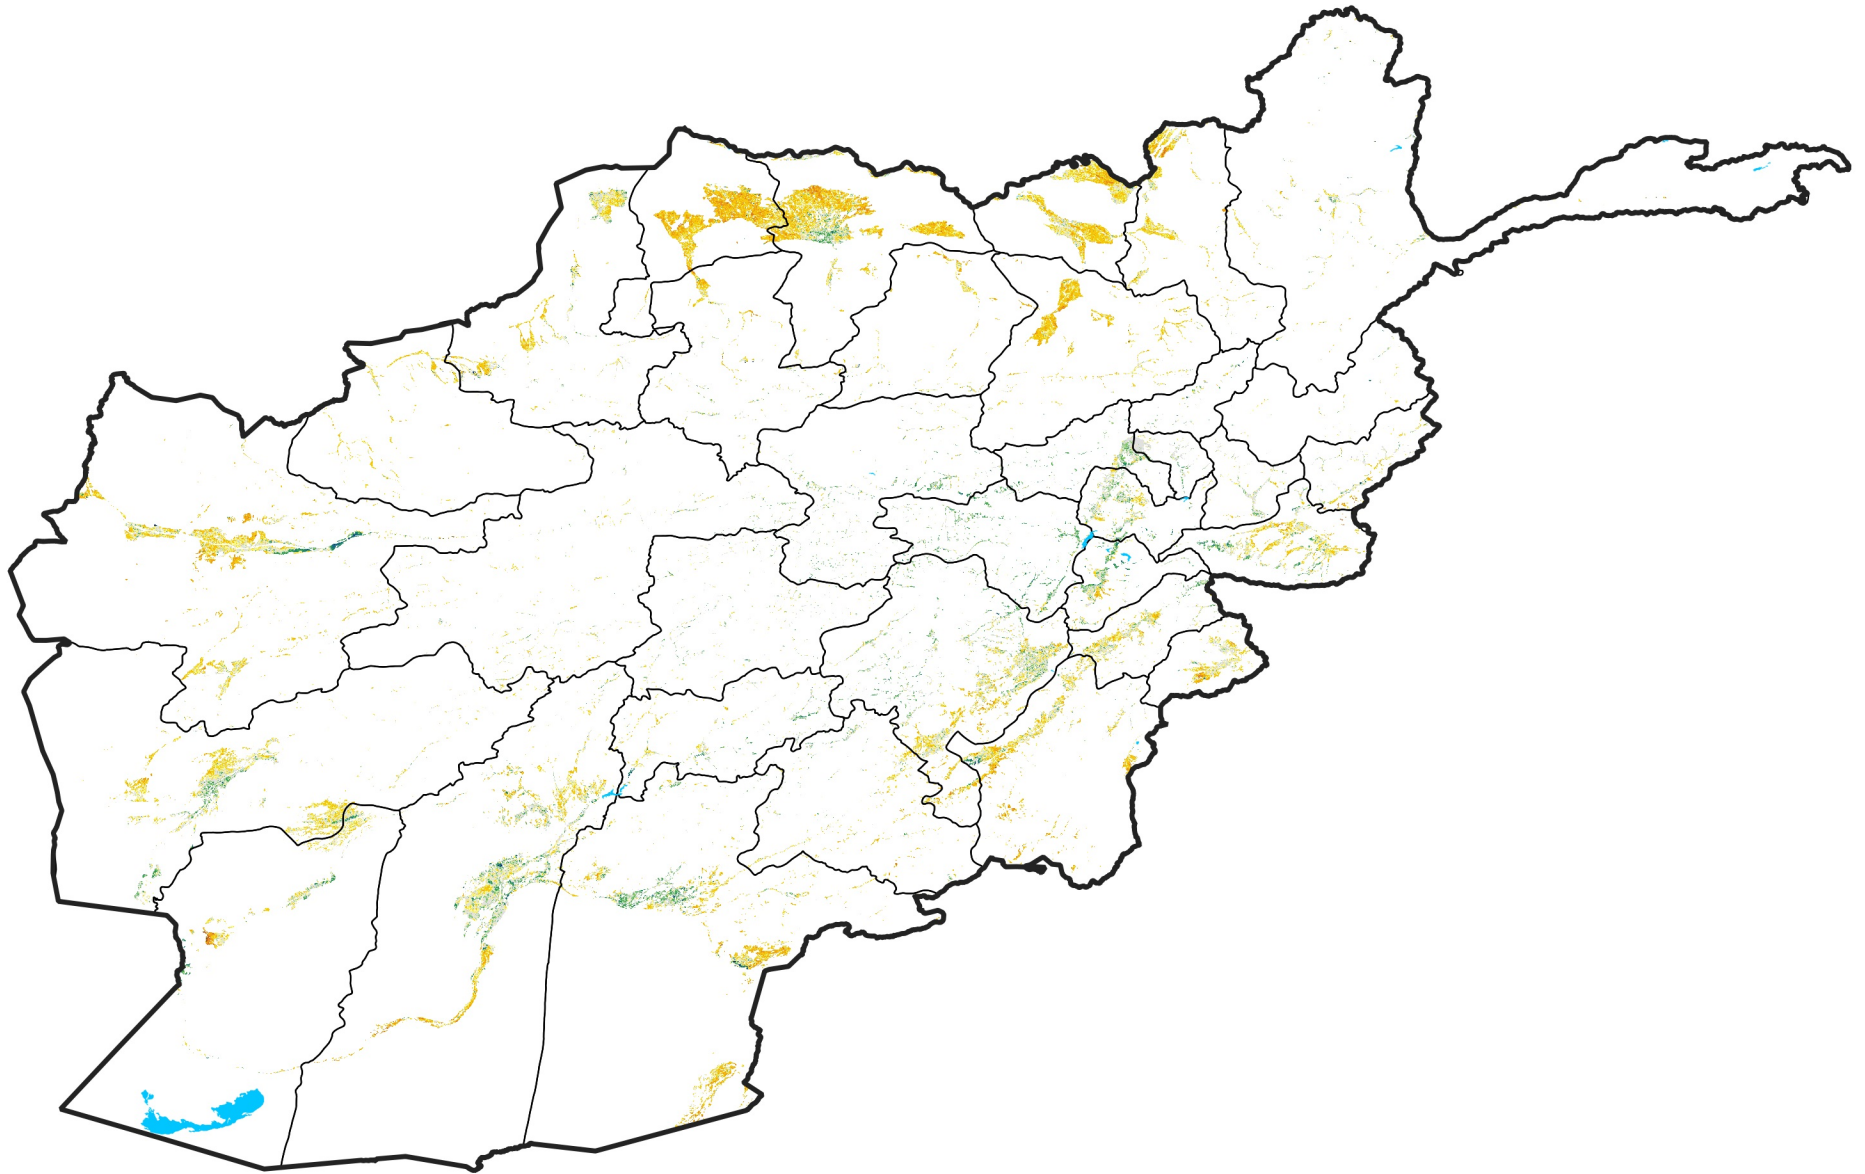

Afghanistan Irrigated Agricultural Areas

Percent of Mean NDVI

2016 / mean (2003 - 2022)

Period 31 / November 01 - 10, 2016

Percent of Normal