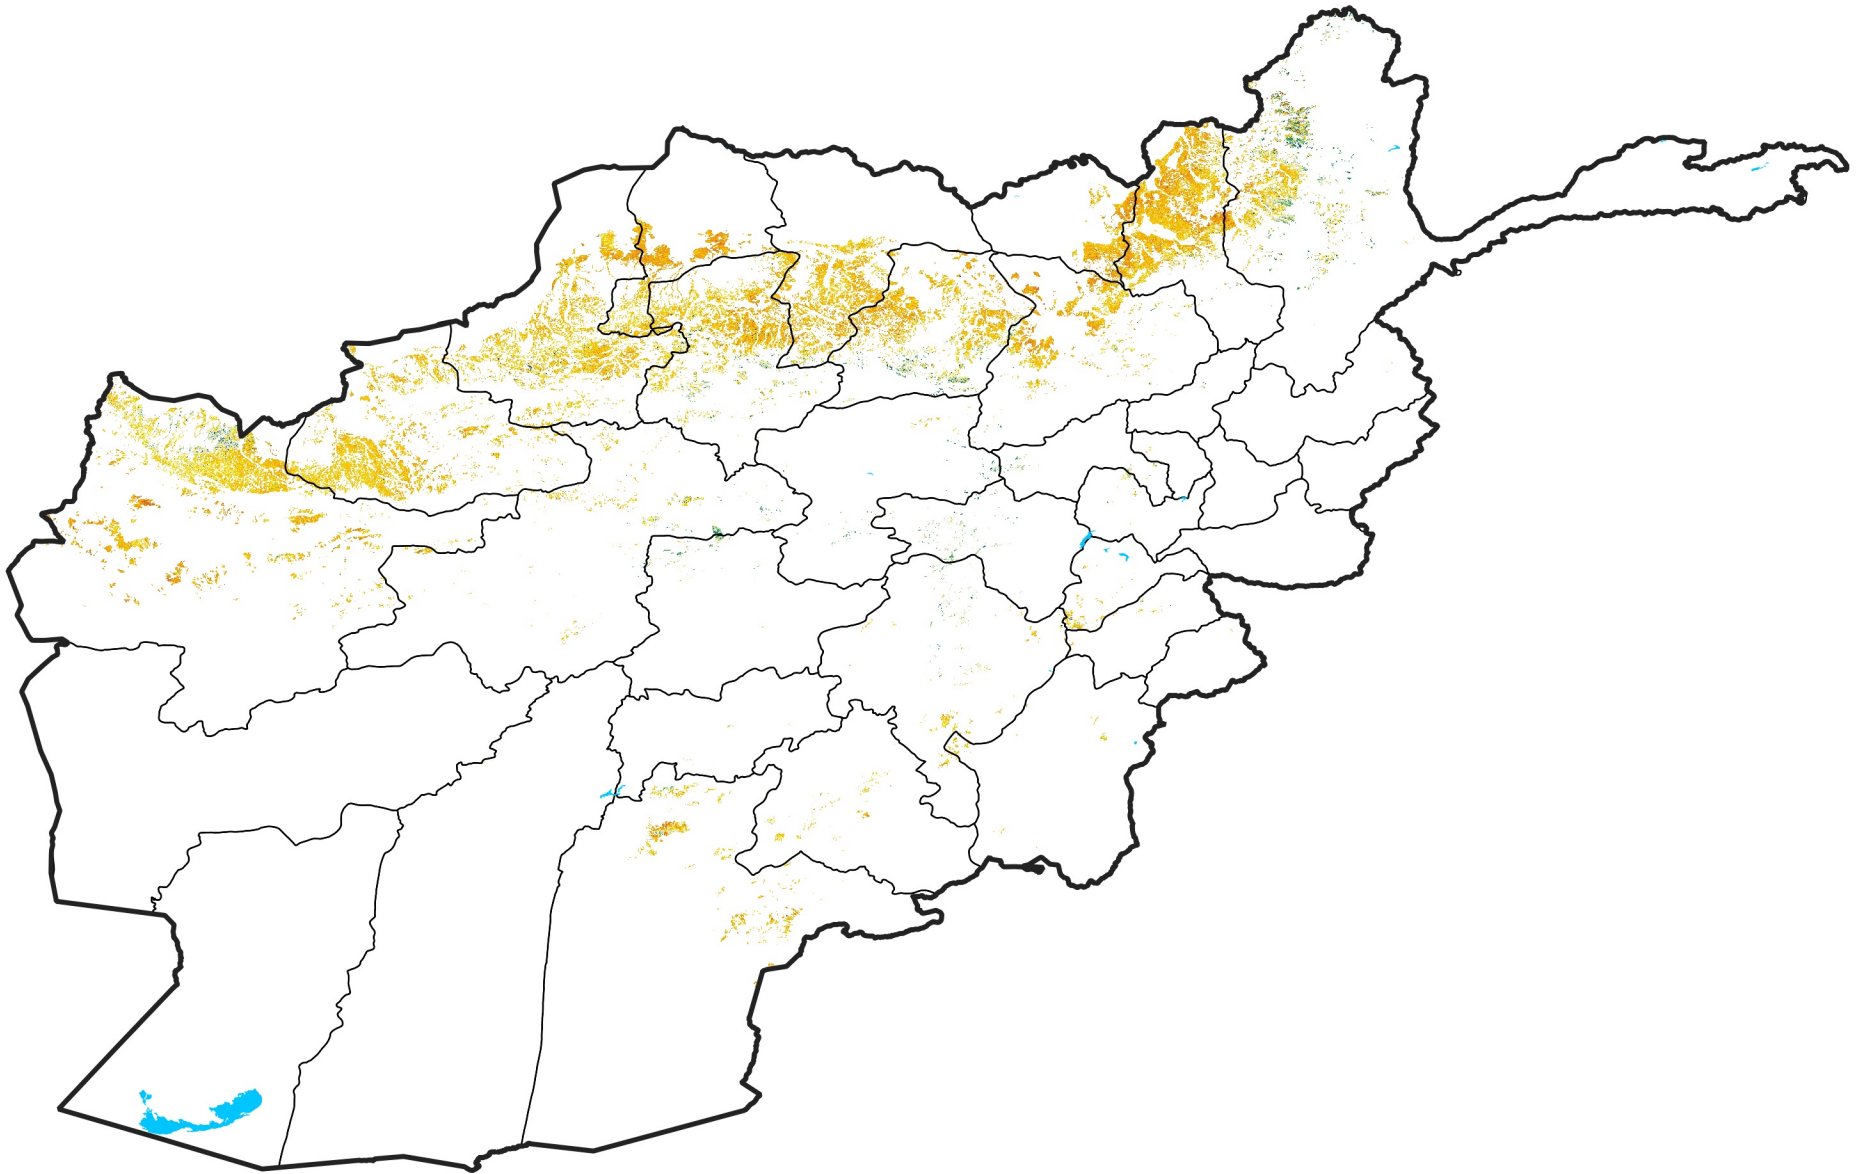

Afghanistan Rainfed Agricultural Areas

Percent of Mean NDVI

2016 / mean (2003 - 2022)

Period 32 / November 11 - 20, 2016

Percent of Normal