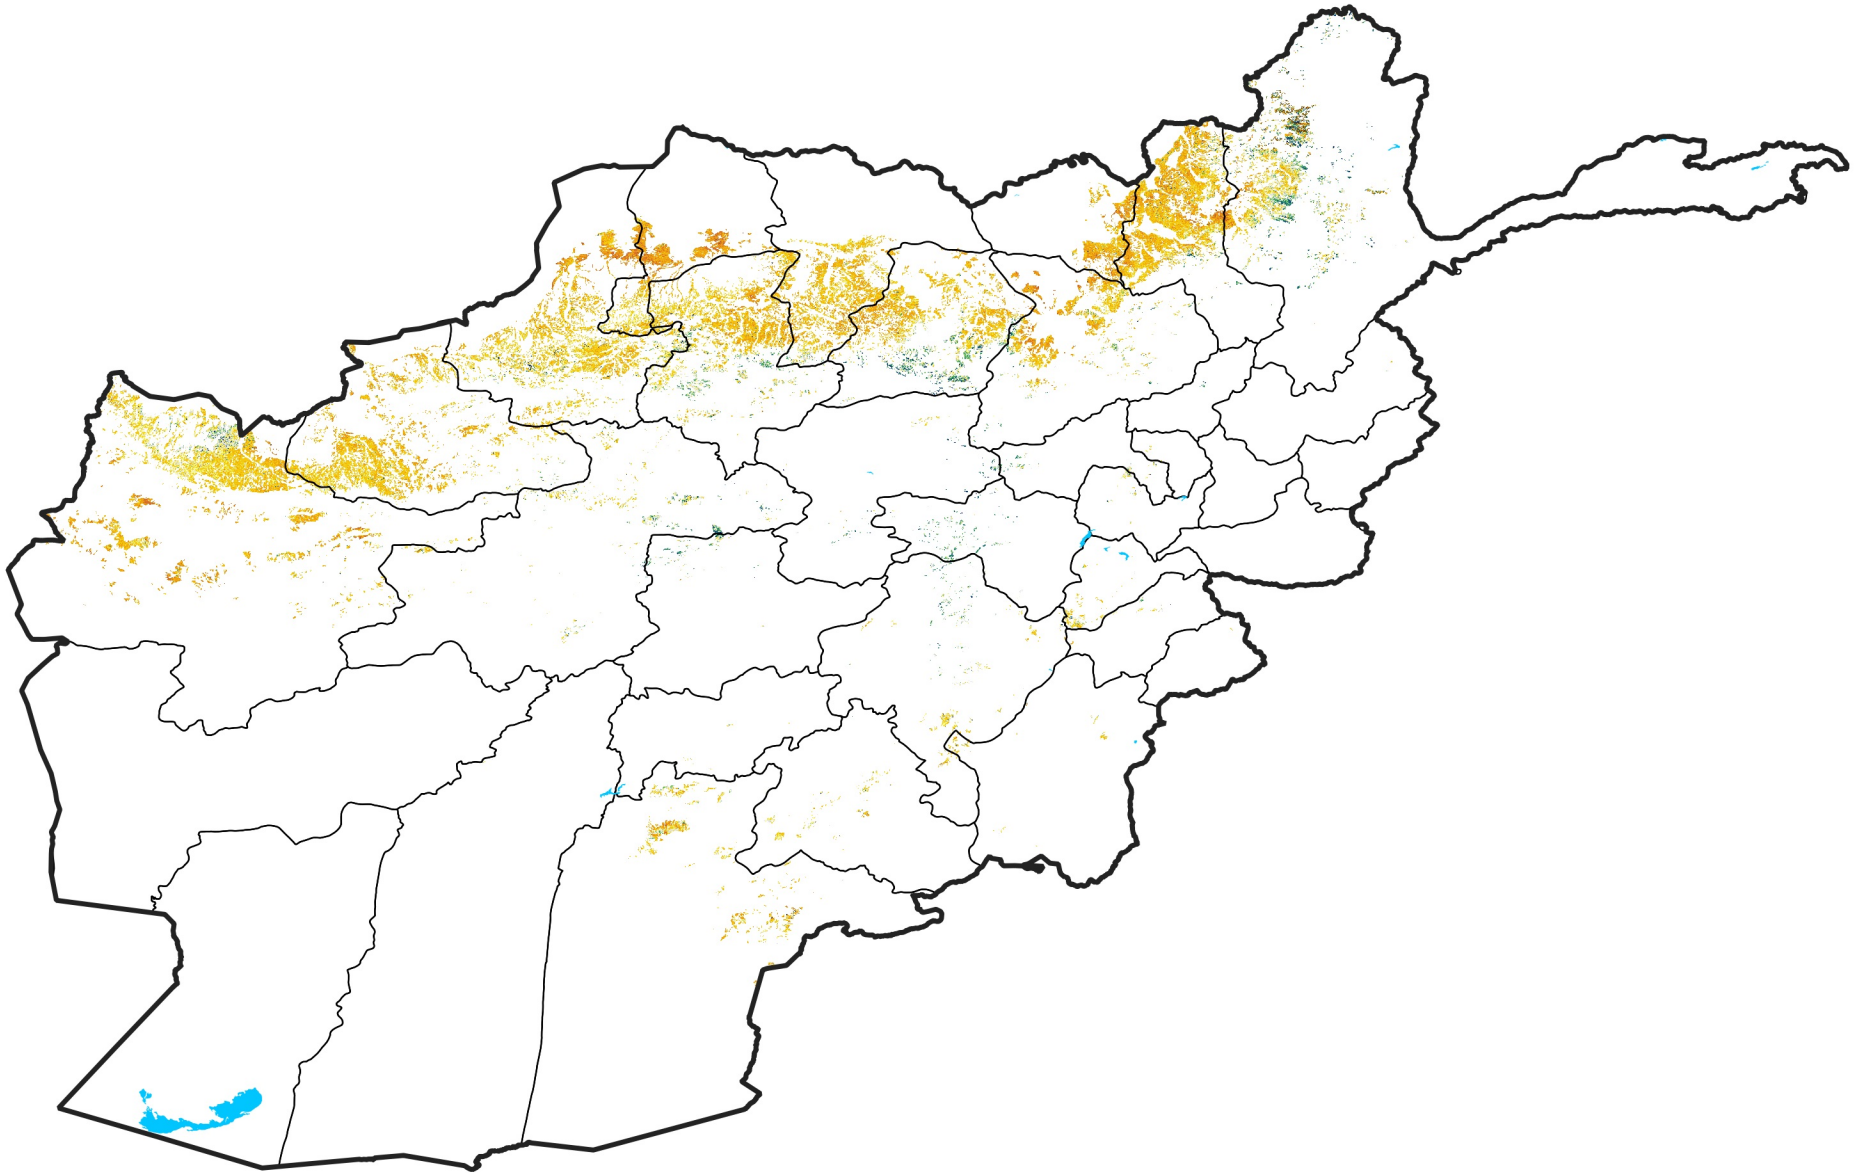

Afghanistan Rainfed Agricultural Areas

Percent of Mean NDVI

2016 / mean (2003 - 2022)

Period 33 / November 21 - 30, 2016

Percent of Normal