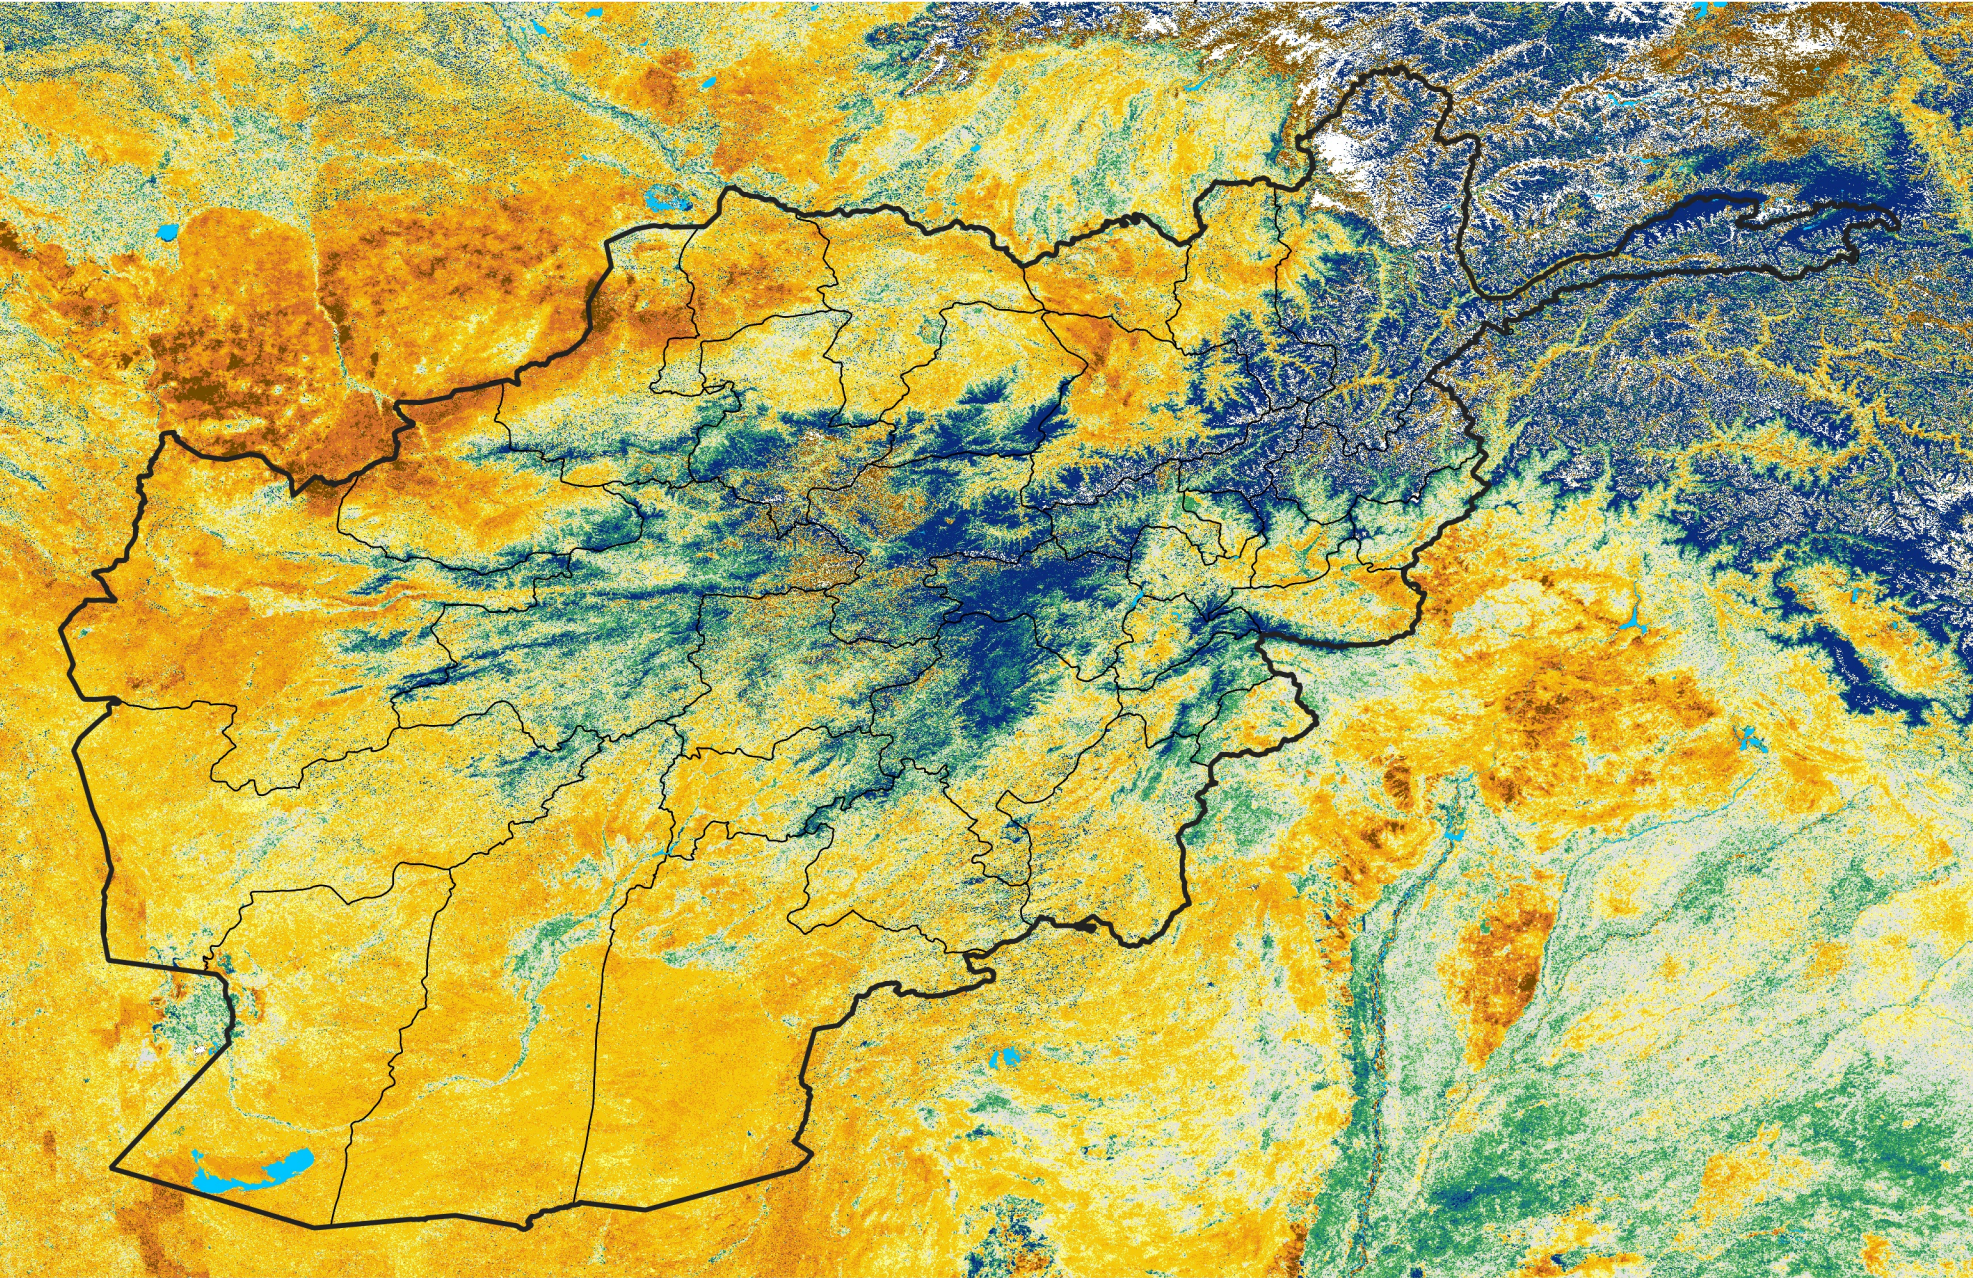

Afghanistan

Percent of Mean NDVI

2016 / mean (2003 - 2022)

Period 35 / December 11 - 20, 2016

Percent of Normal