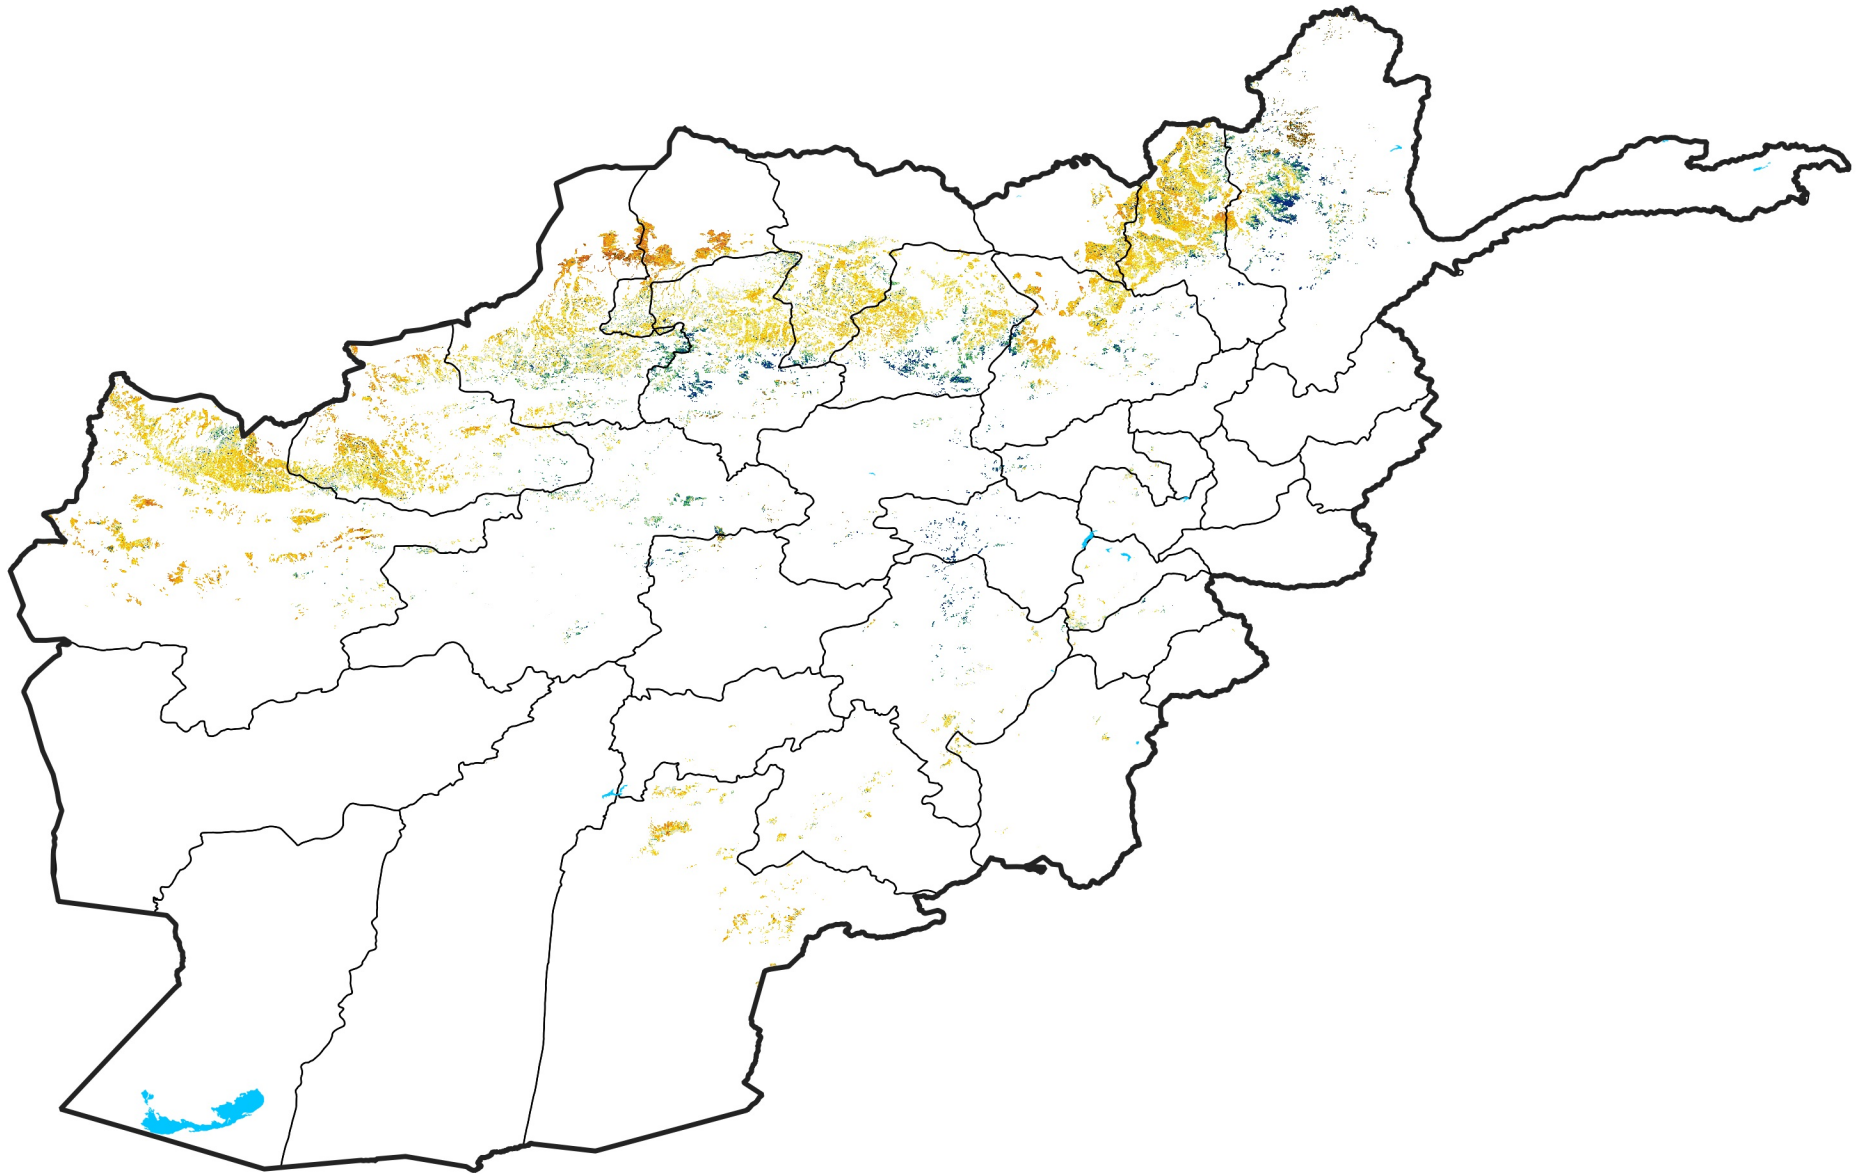

Afghanistan Rainfed Agricultural Areas

Percent of Mean NDVI

2016 / mean (2003 - 2022)

Period 35 / December 11 - 20, 2016

Percent of Normal