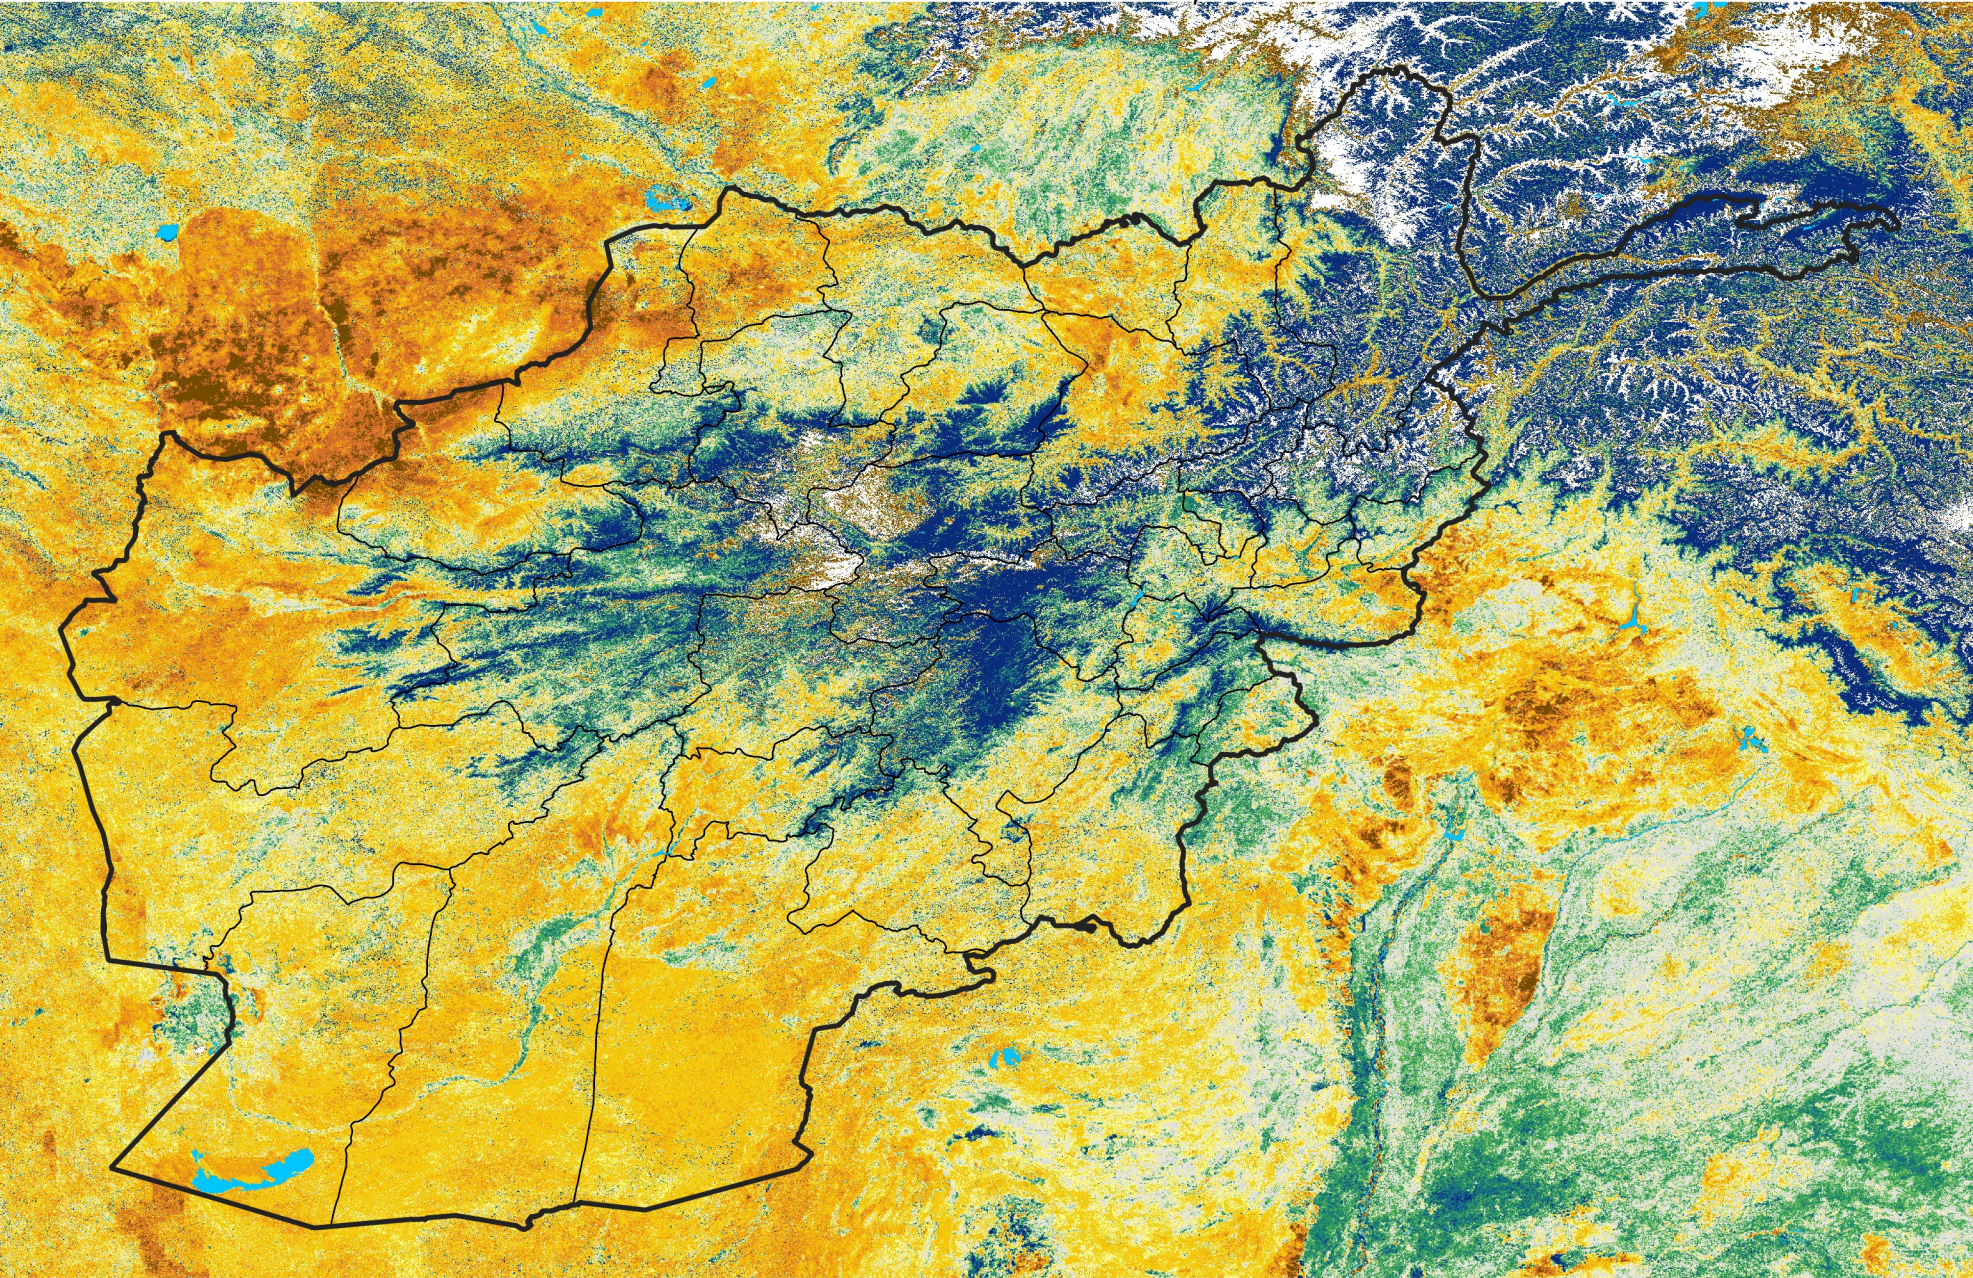

Afghanistan

Percent of Mean NDVI

2016 / mean (2003 - 2022)

Period 36 / December 21 - 31, 2016

Percent of Normal