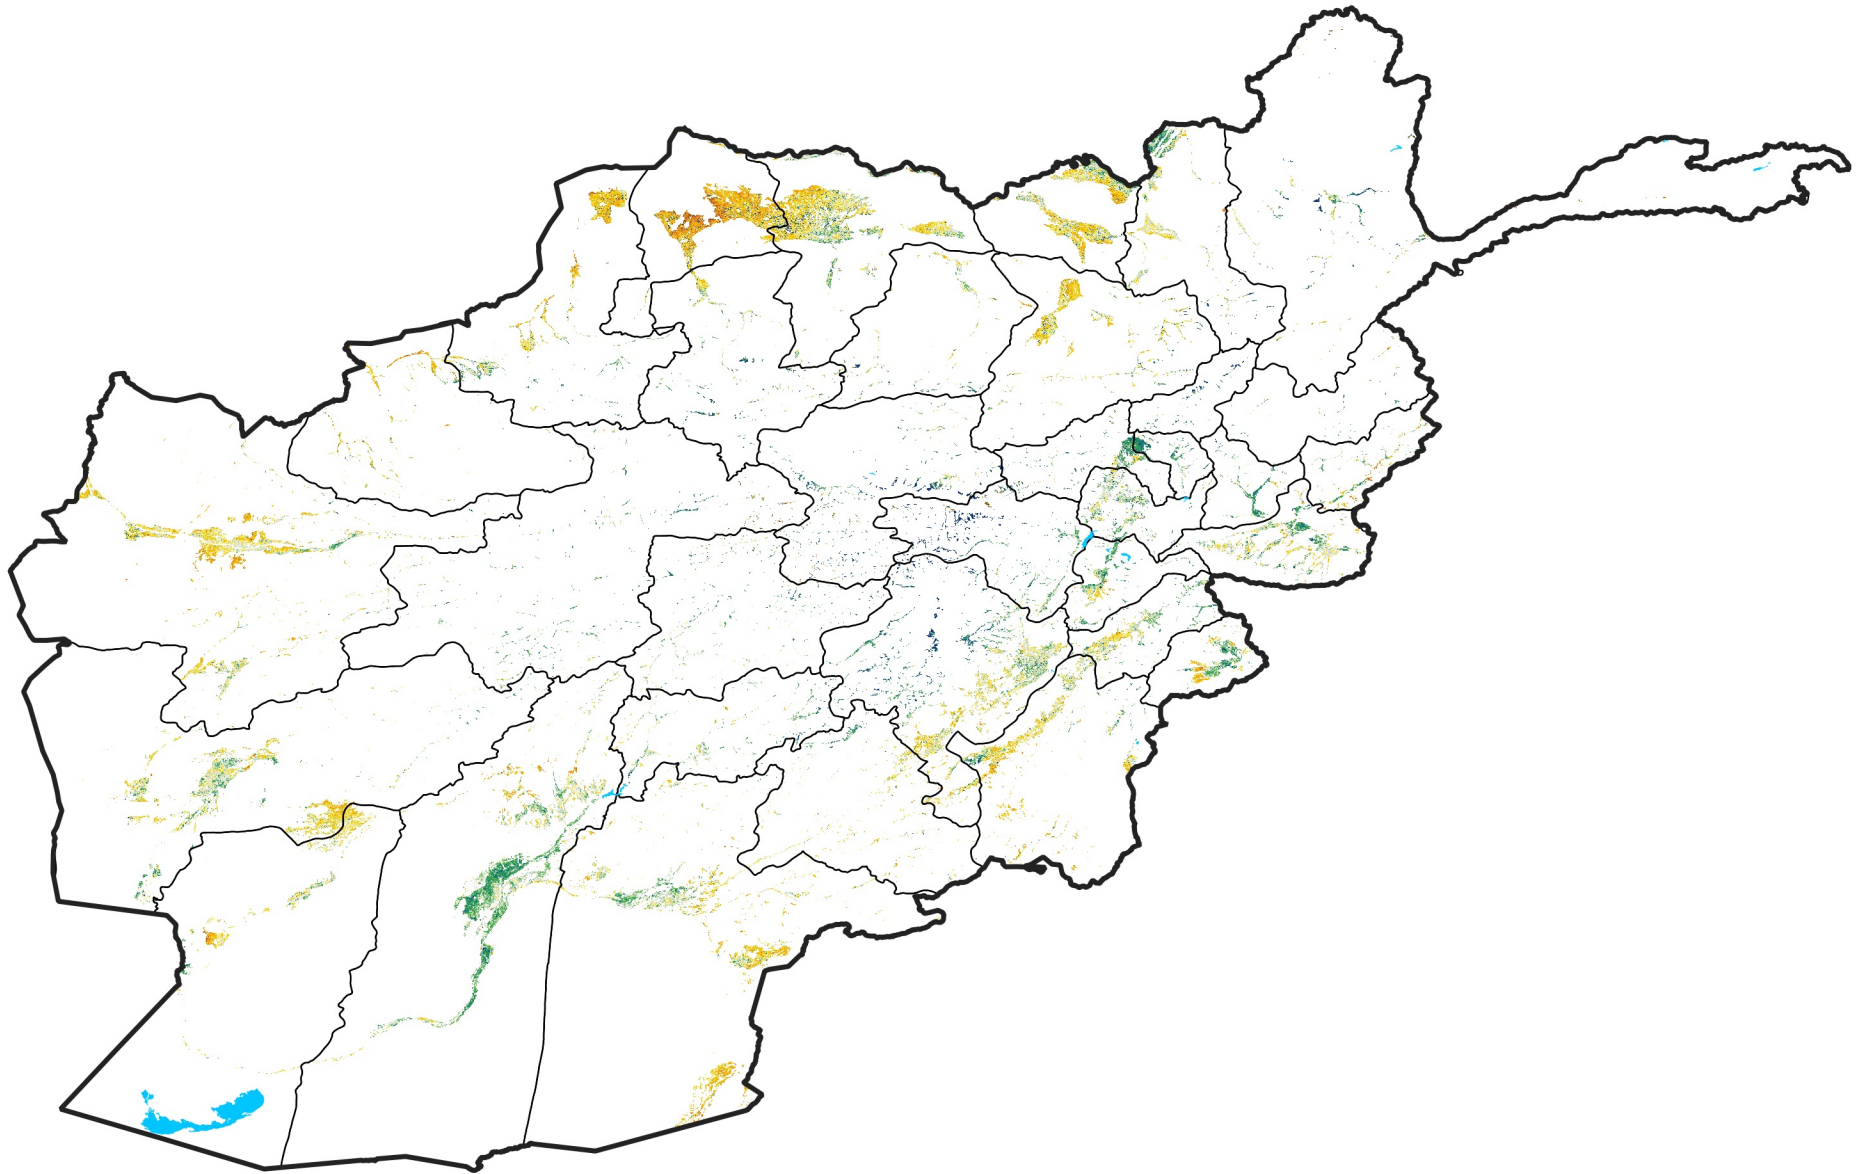

Afghanistan Irrigated Agricultural Areas

Percent of Mean NDVI

2016 / mean (2003 - 2022)

Period 36 / December 21 - 31, 2016

Percent of Normal