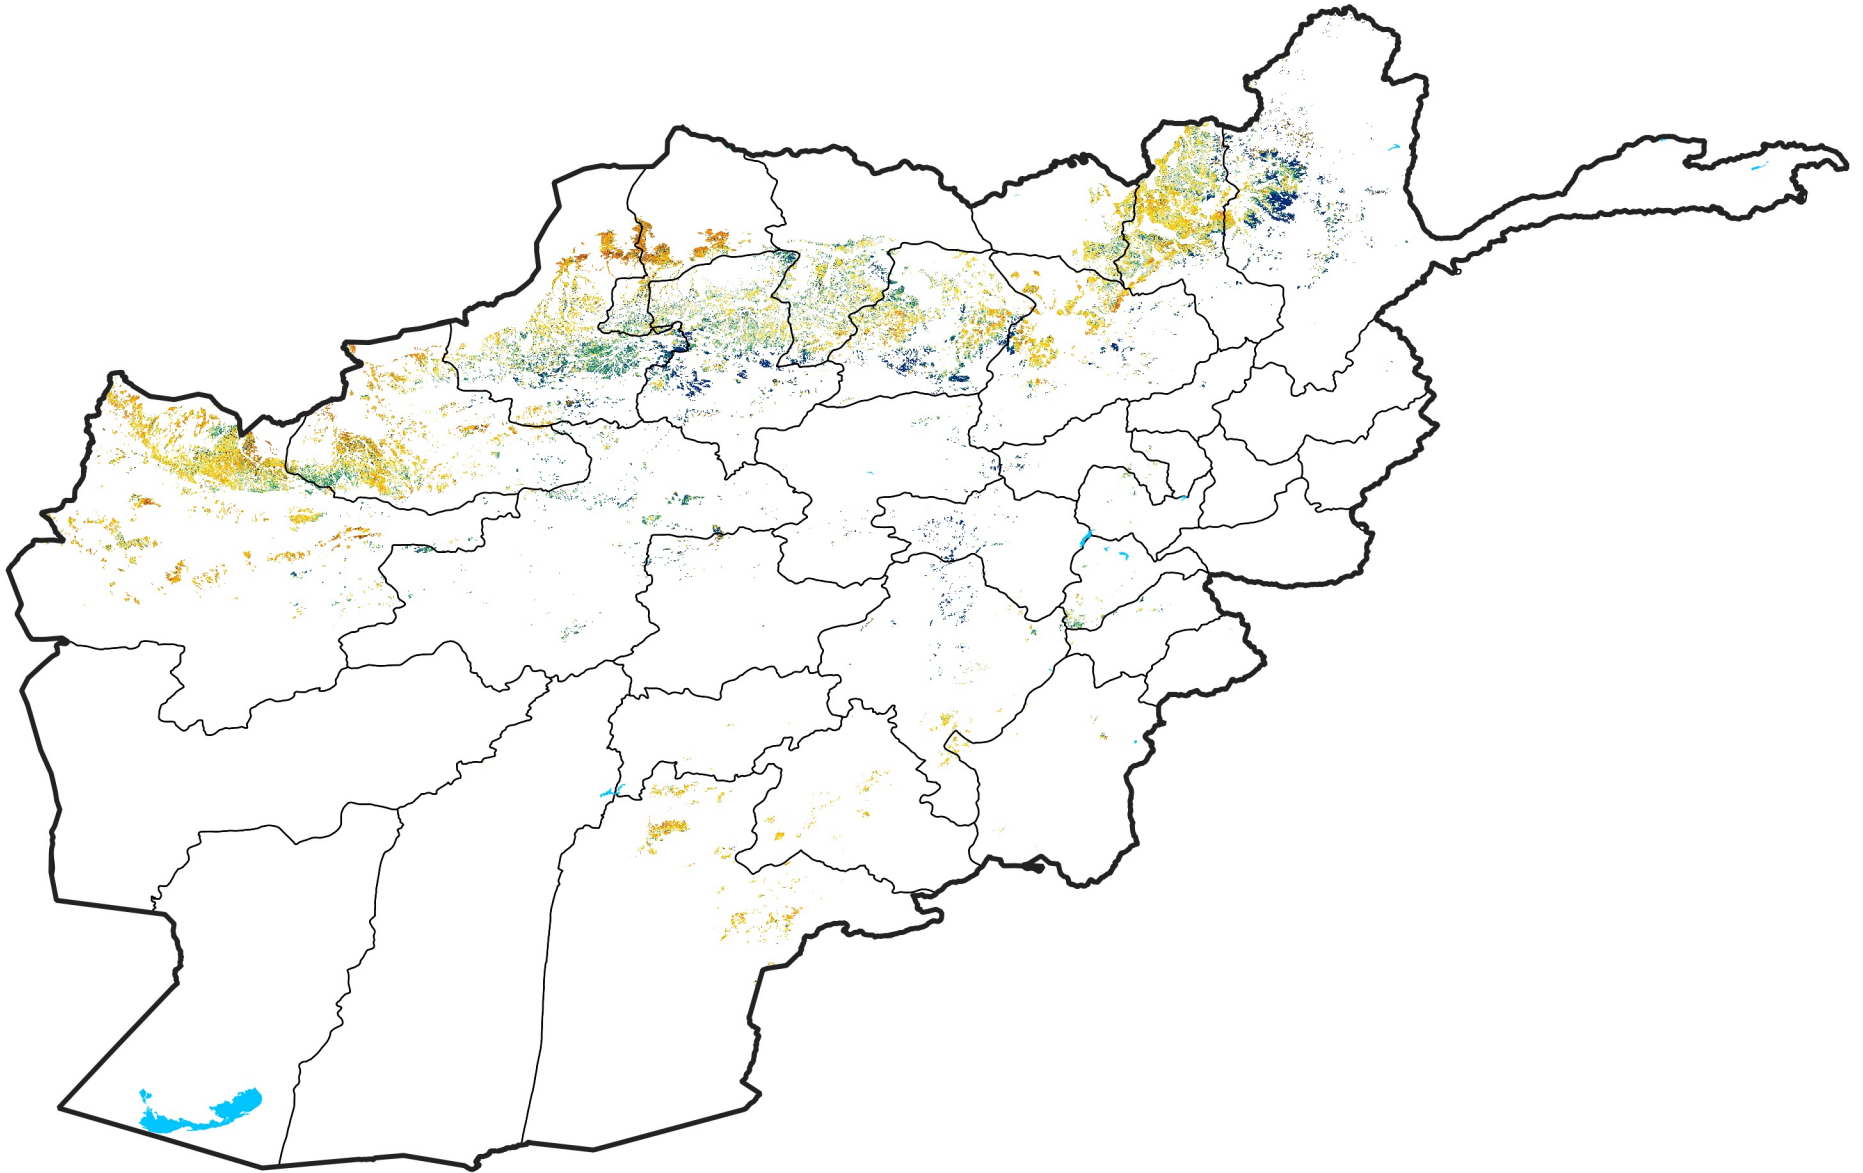

Afghanistan Rainfed Agricultural Areas

Percent of Mean NDVI

2017 / mean (2003 - 2022)

Period 01 / January 01 - 10, 2017

Percent of Normal