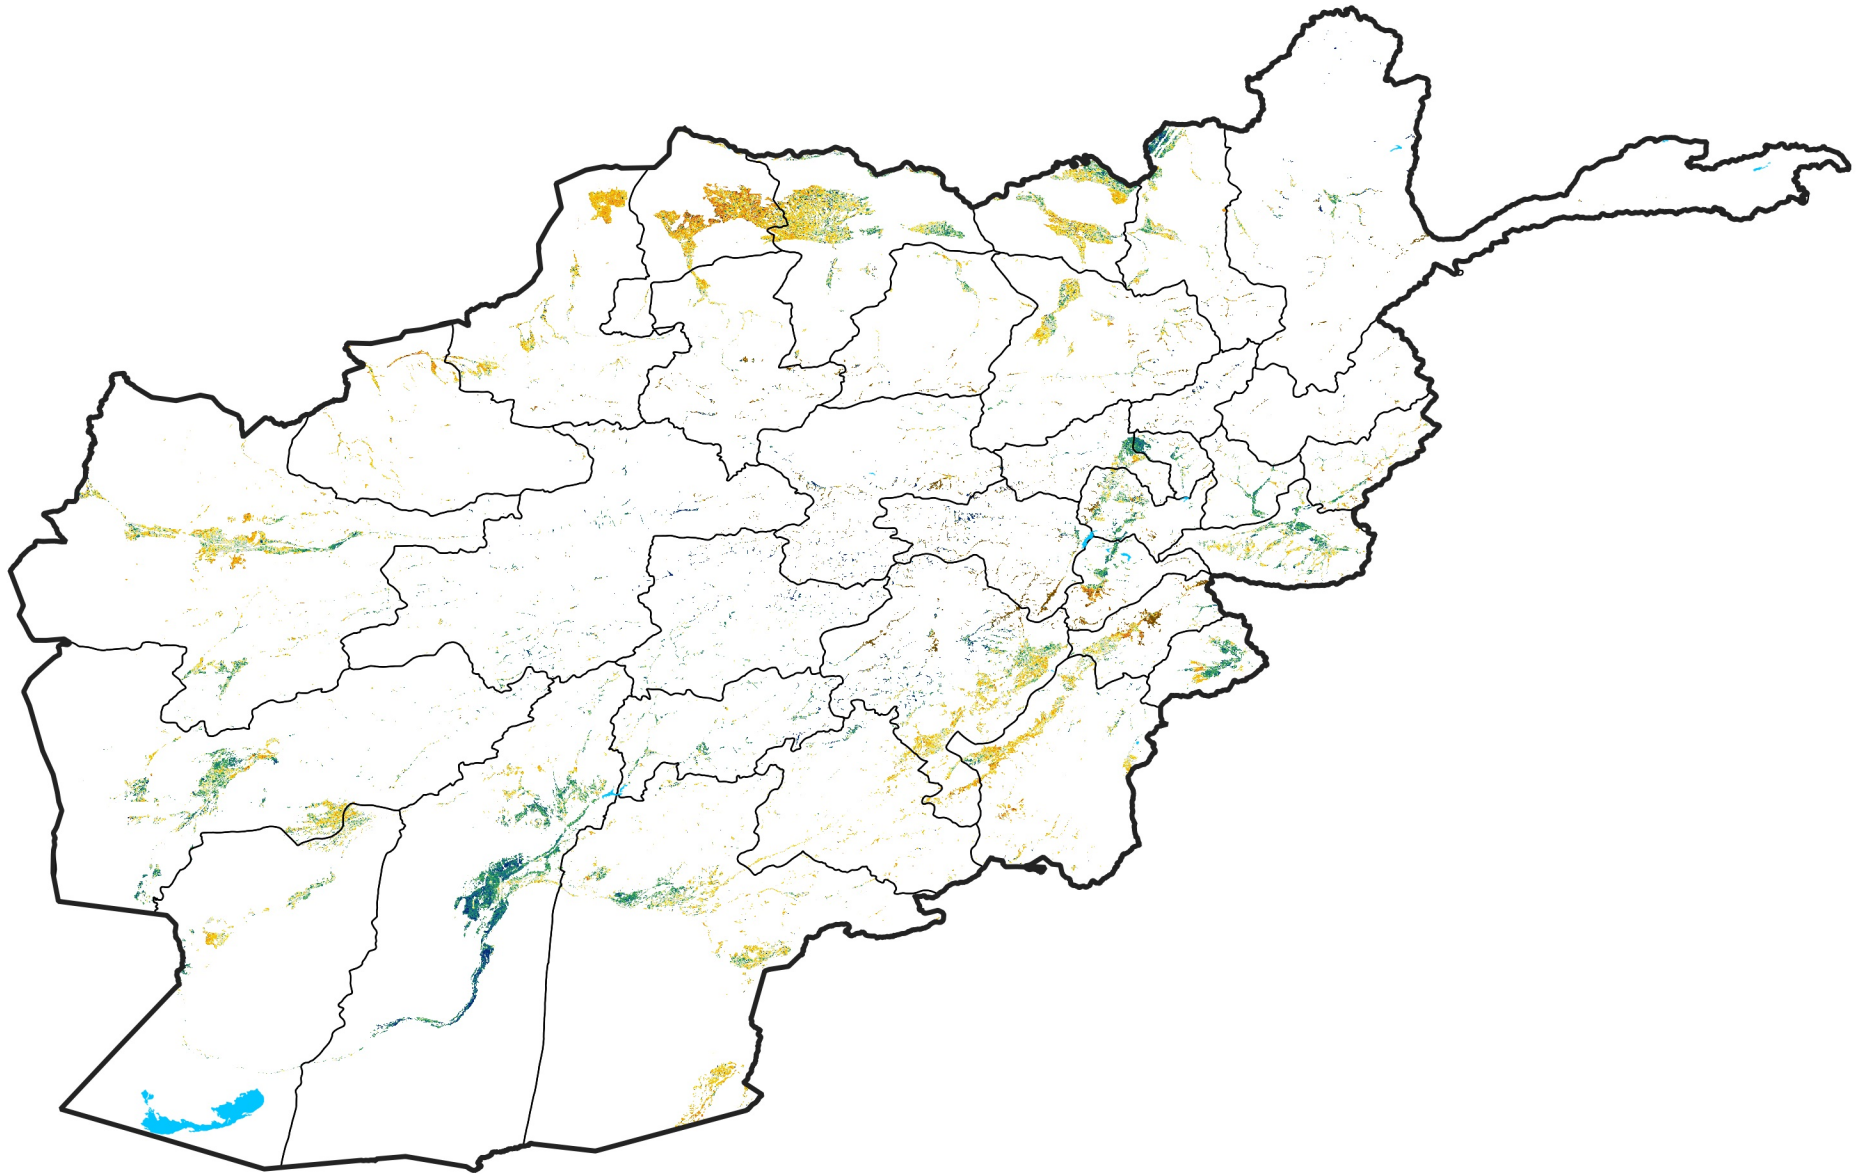

Afghanistan Irrigated Agricultural Areas

Percent of Mean NDVI

2017 / mean (2003 - 2022)

Period 03 / January 21 - 31, 2017

Percent of Normal