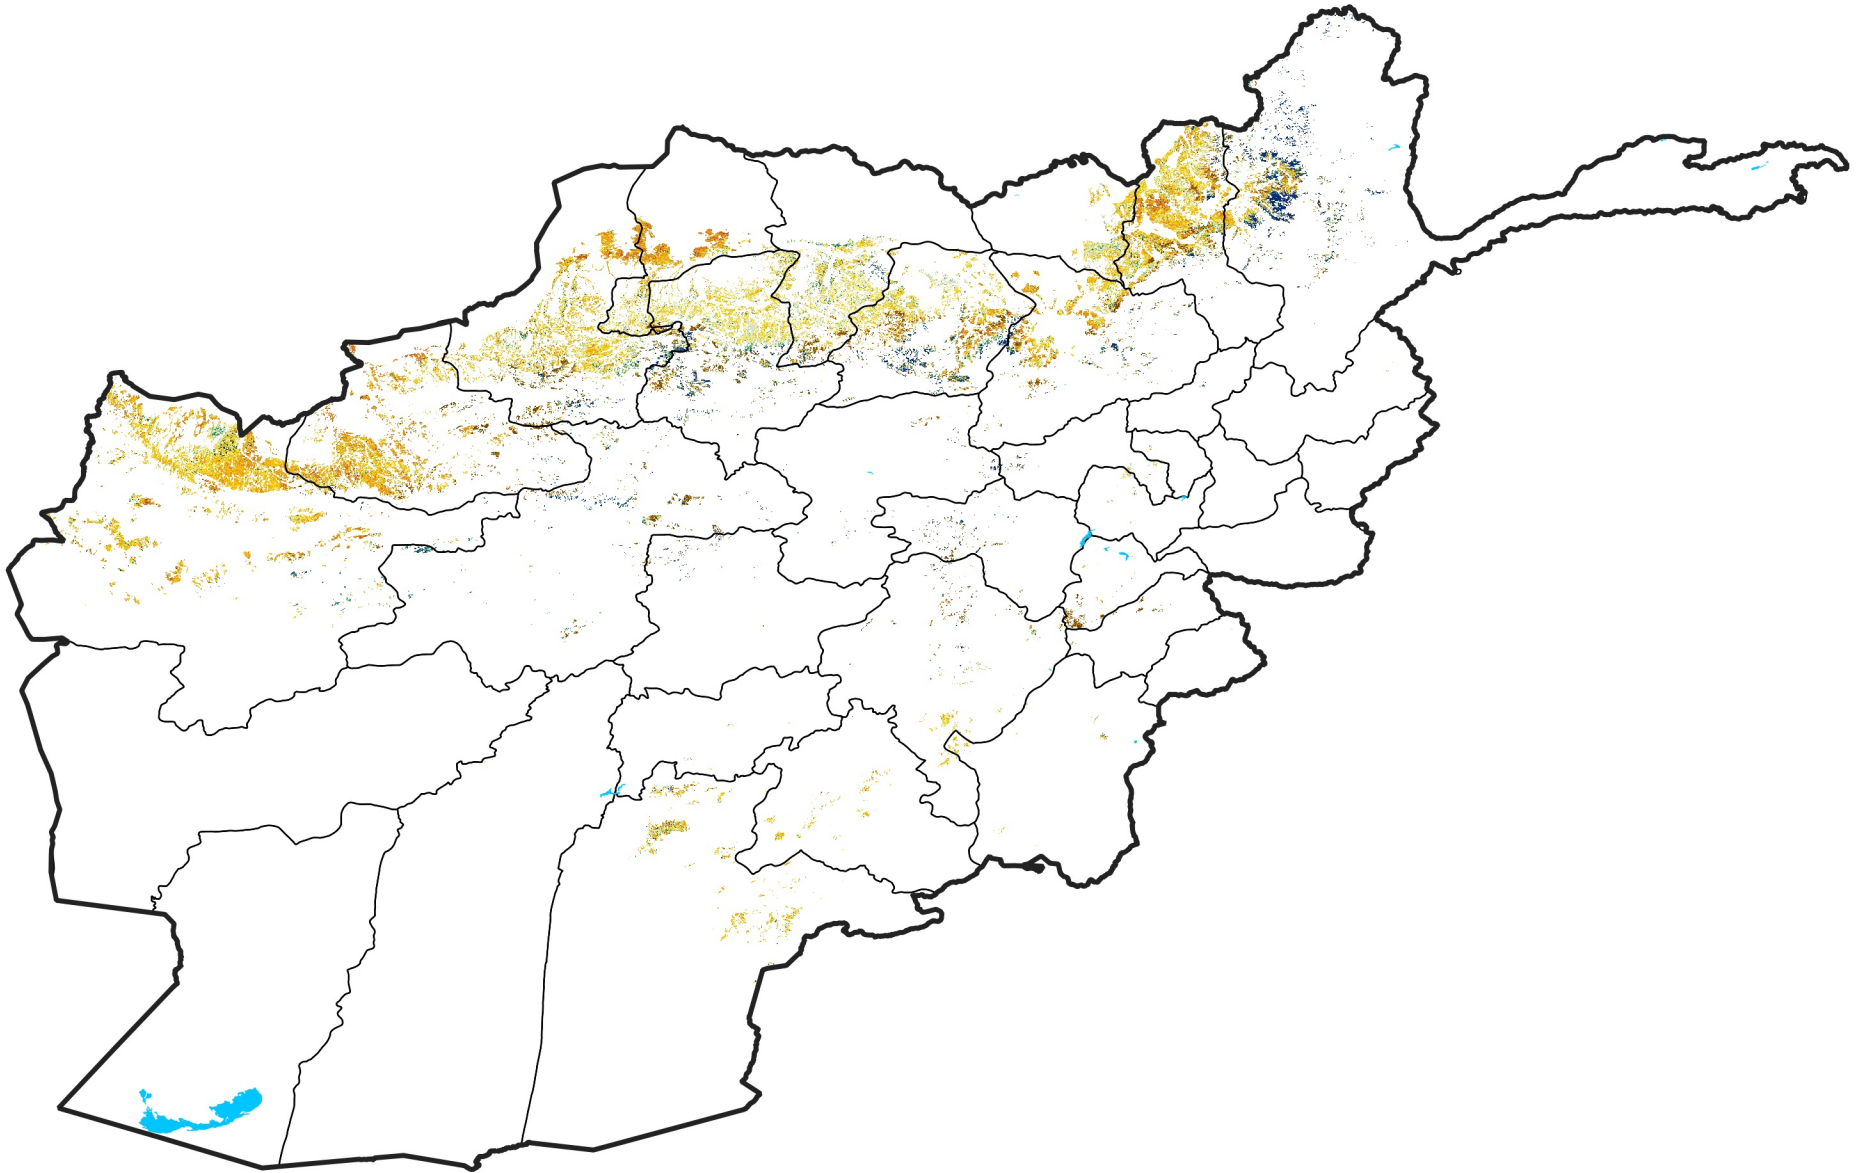

Afghanistan Rainfed Agricultural Areas

Percent of Mean NDVI

2017 / mean (2003 - 2022)

Period 03 / January 21 - 31, 2017

Percent of Normal